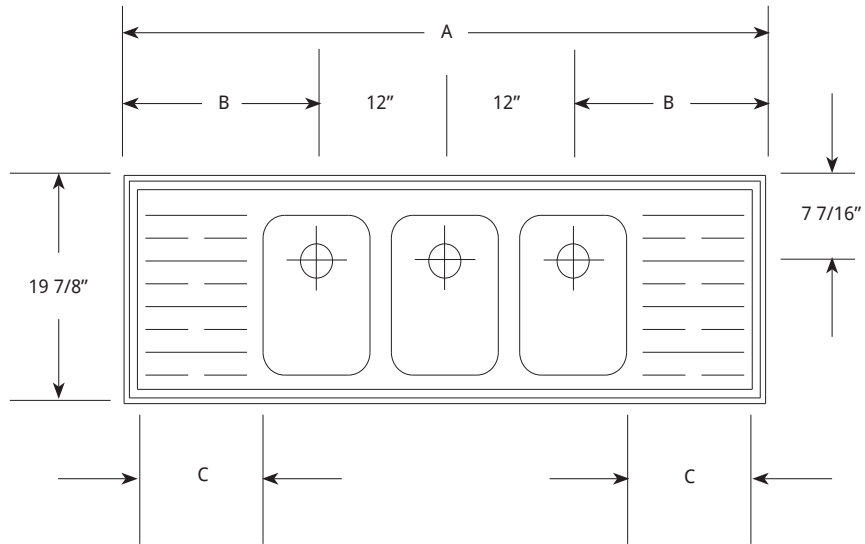

DI53CD

FEATURES:

- 304 Stainless Steel, One-Piece Assembly
- 304 Stainless Steel Polished Tanks (10"x14"x9 3/4")
- 18-Gauge, Stainless Steel Support Frame
- Includes Deck-Mounted Low Lead Compliant Faucet(s); Faucet Mounted Through Counter Top
- Stainless Steel 3" Strainer Basket Drain(s) with 1 1/2 Standard Male Pipe Thread
- Optional: 3" Stainless Steel Deck to Mount Faucet
- Constructed to Meet NSF Specifications

MODEL NUMBERS:

Description	Model
Drop-In Sink	DI43CD
	DI53CD

DROP-IN SINKS

TOP VIEW CENTER:

Note: For counter cut out, subtract 2 5/8" from length and depth dimensions.

Verifying exact dimensions with finished product before making counter cut out.

Model	A	B	C
DI43CD	48"	11 3/4"	5"
DI53CD	60"	17 3/4"	11"

*Model DI43CD Side Decks are NOT Corrugated

LaCrosse has a policy of continous product improvement,
and reserves the right to change design and specifications without notice.