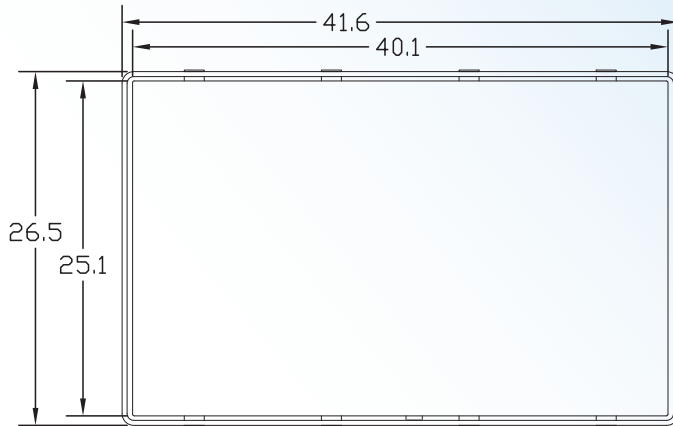

PROGRILL™

Perfect Tortillas Every Time

TW2540 Tortilla Warming Flat Grill

TOP