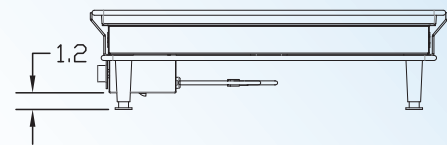

SIDE

ON/OFF Switch	Yes	Electrical Data TW2540E - 208v/50/60hz 3200w/15.4 amps - NEMA 6-20P
Programmable Timer	No	
Temperature Control	Yes	
Finish	Stainless	Shipping Weight 88lbs/39kg
Maximum Heat	100-410 F	Machine Weight 78lbs/35kg