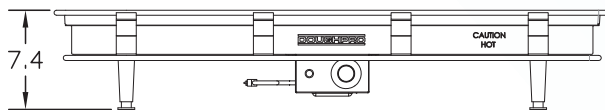

PROGRILL™

Perfect Tortillas Every Time

TW2540 Tortilla Warming Flat Grill

FRONT

ON/OFF Switch	Yes	Electrical Data TW2540E - 208v/50/60hz 3200w/15.4 amps - NEMA 6-20P
Programmable Timer	No	
Temperature Control	Yes	
Finish	Stainless	Shipping Weight 88lbs/39kg
Maximum Heat	100-410 F	Machine Weight 78lbs/35kg

Power cord length 72"

Listed:

PROLUXE

20281 Harvill Ave | Perris, CA 92570
t: (951) 657-0379 | t: (800) 624-6717 | f: (951) 657-4594
w: www.proluxe.com | e: info@prolux.com