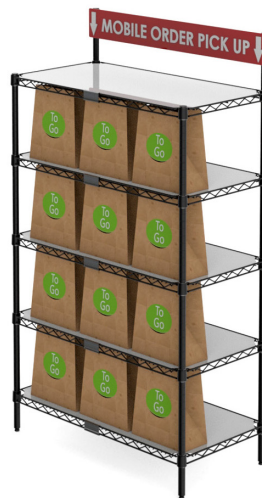

You've got a lot of work to do...and we've got the staging, pick-up & delivery covered.

In-Stock & Ready-to-Ship in only 3 Days.

Drive-thru & Delivery Staging

Order Staging Cart

The perfect place to stage orders for delivery or at the drive-thru. Store condiments, bags, stickers, and everything you need to assemble orders to-go.

SHIPS IN ONE BOX

Part #	Description
CR2430DSS	24x30 Order Staging Cart
CR2448DSS	24x48 Order Staging Cart

Order Pick-up

To-Go Station

Reduce congestion in the waiting area and direct your mobile order pick-up customers to this ashtetic To-Go Station. Signage included.

SHIPS IN ONE BOX

Part #	Description
CR1824TGSR	18x24 To-Go Station
CR1836TGSR	18x36 To-Go Station
CR1848TGSR	18x48 To-Go Station

Curbside Delivery

Deep-Ledge Utility Cart

Easy-to-clean easy-to-maneuver transport cart for curbside pick-up. Deep ledge provides maximum spill containment.

Limited to foodservice operators only. Up to 5 free products per customer.

For every **\$1000** you spend on these products you get your pick of these **FREE**.

Take your pick.

Part #	Description	Promo Quantity
ML180	3-Pan Top-Loader	_____
ML180XL	5-Pan Top-loader	_____
ML300	4-Pan Front Loader	_____
ML400	6-Pan Front loader	_____
MLD1	Dolly with Strap	_____
MLH1	Heater	_____