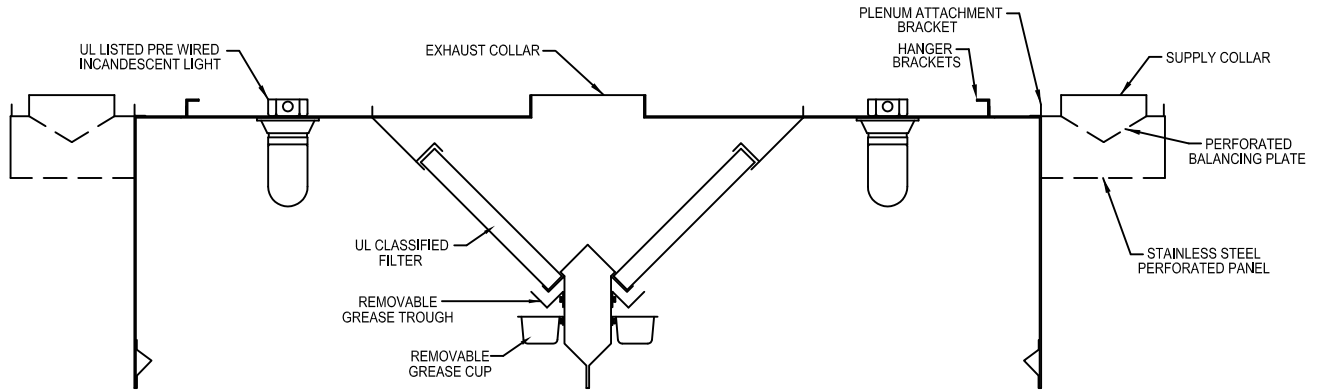

Model: EO-FPSP
(Exhaust Only with Perforated Supply Plenum)

V-BANK ISLAND STYLE

SECTION VIEW

PLAN VIEW

HANGER LOCATION

| LEGEND | |
|----------------|--|
| EXHAUST COLLAR | |
| SUPPLY COLLAR | |
| HANGER | |