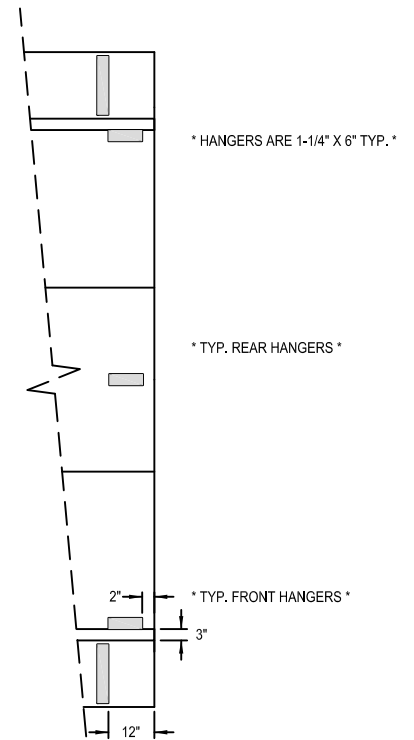

Model: EO-FPSP
(Exhaust Only with Perforated Supply Plenum)

V-BANK ISLAND STYLE

SECTION VIEW

PLAN VIEW

HANGER LOCATION

| LEGEND | |
|----------------|--|
| EXHAUST COLLAR | |
| SUPPLY COLLAR | |
| HANGER | |