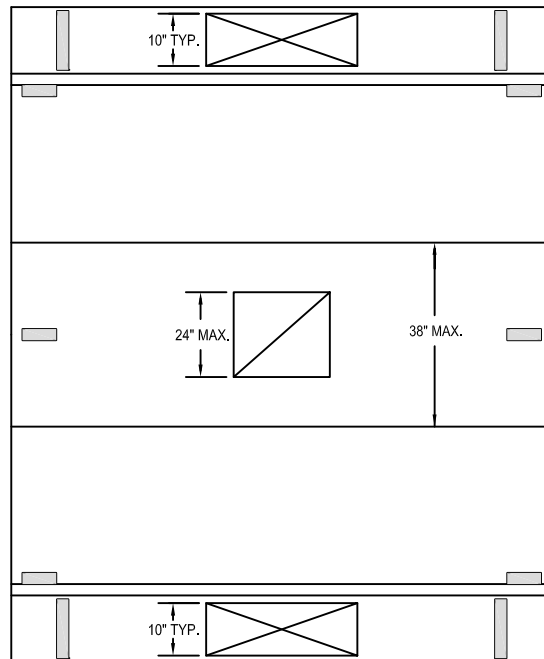

Model: EO-FPSP
(Exhaust Only with Perforated Supply Plenum)

V-BANK ISLAND STYLE

SECTION VIEW

PLAN VIEW

HANGER LOCATION

| LEGEND | |
|----------------|--|
| EXHAUST COLLAR | |
| SUPPLY COLLAR | |
| HANGER | |