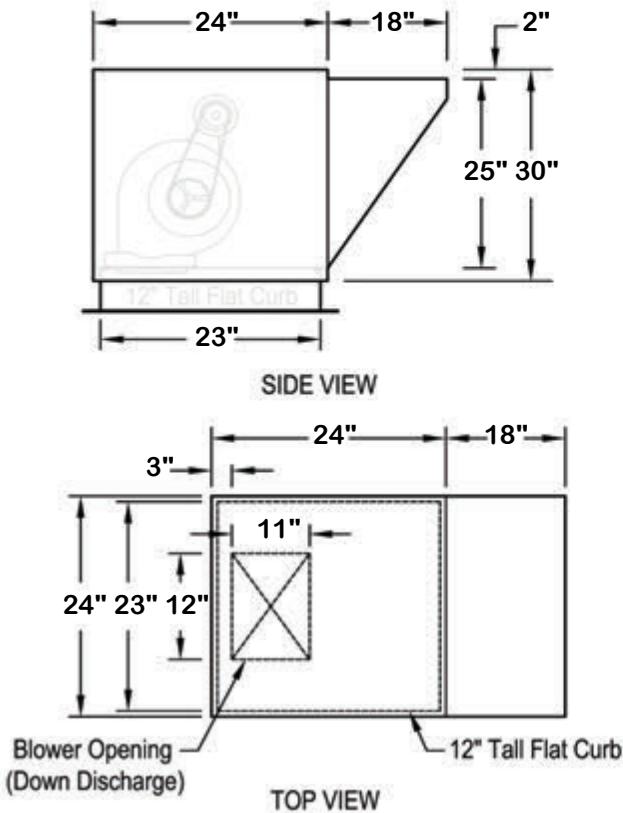

Model: ARS-9

Belt Driven Forward Curved Centrifugal Blower Type

Specification:

The supply fan unit shall be of the belt-driven, double inlet, forward curved centrifugal blower type. The blower assembly shall be mounted on vibration insulators. Drives shall be sized for a minimum of 150% of driven horsepower. Motor shall be continuous duty, double sealed bearings, thermally protected, and UL recognized. All exterior housing components of the supply unit shall be constructed of heavy gauge galvanized steel. No painting is required. The unit shall have a service access. The inlet of the unit shall contain a bank of washable, removable air filters. Filters shall be aluminum mesh type. The total fan package shall be furnished with a prewired disconnect for main power connection. All electrical components shall be UL listed, approved or classified where applicable and wired in compliance with the National Electrical Code. Wiring shall be complete, requiring only one-point field connection for power service. Supply fan unit shall be ETL-705 Listed. Supply fan unit shall be model ARS series as manufactured by Larkin Industries, Inc. 1-800-322-4036

Dimensional

Qty.	Weight (lbs)	Supply Fan Curb Size (in)	Roof Opening (in)	Filter Size (in)
1	195	23x23	21x21	(1)20x20x1

Performance

Requested Volume (CFM)	Actual Volume (CFM)	Requested SP (in wg)	Actual SP (in wg)	Fan RPM
824	824	0.125	0.125	401

Motor

Motor Mounted	Size (hp)	V/C/P	Encl.	Motor RPM	NEC FLA* (Amps)
Yes	1/4	115/60/1	ODP	1725	5.8

Optional accessories:

- Auto back draft dampers
- Motorized back draft dampers
- Side discharge
- Wall mount platform
- Sloped roof curb
- Extended intake