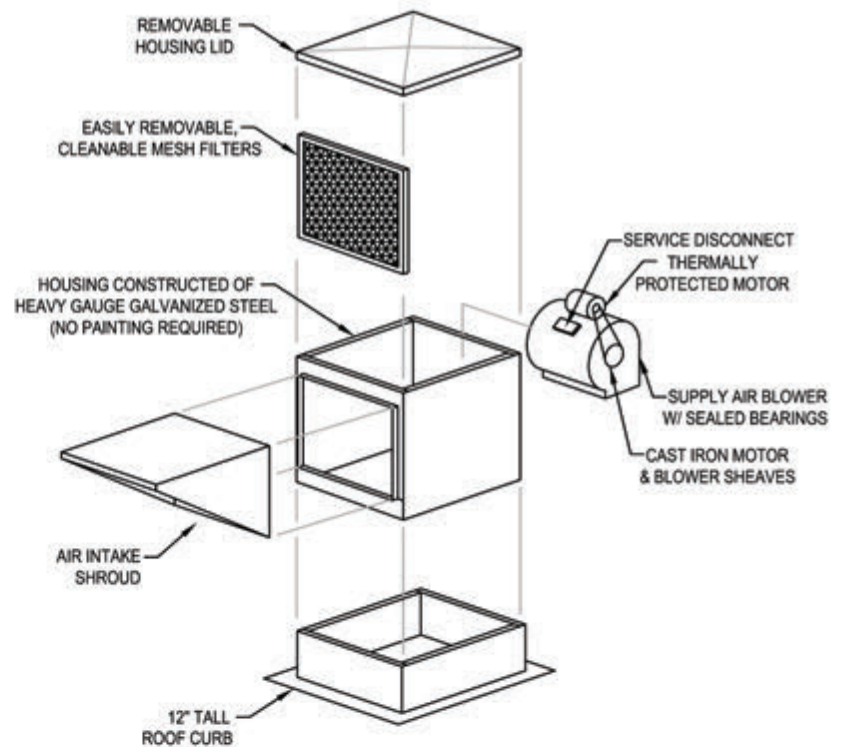

Model: ARS-9

Belt Driven Forward Curved Centrifugal Blower Type

Specification:

The supply fan unit shall be of the belt-driven, double inlet, forward curved centrifugal blower type. The blower assembly shall be mounted on vibration insulators. Drives shall be sized for a minimum of 150% of driven horsepower. Motor shall be continuous duty, double sealed bearings, thermally protected, and UL recognized. All exterior housing components of the supply unit shall be constructed of heavy gauge galvanized steel. No painting is required. The unit shall have a service access. The inlet of the unit shall contain a bank of washable, removable air filters. Filters shall be aluminum mesh type. The total fan package shall be furnished with a prewired disconnect for main power connection. All electrical components shall be UL listed, approved or classified where applicable and wired in compliance with the National Electrical Code. Wiring shall be complete, requiring only one-point field connection for power service. Supply fan unit shall be ETL-705 Listed. Supply fan unit shall be model ARS series as manufactured by Larkin Industries, Inc. 1-800-322-4036

Dimensional

Qty.	Weight (lbs)	Supply Fan Curb Size (in)	Roof Opening (in)	Filter Size (in)
1	195	23x23	21x21	(1)20x20x1

Performance

Requested Volume (CFM)	Actual Volume (CFM)	Requested SP (in wg)	Actual SP (in wg)	Fan RPM
824	824	0.125	0.125	401

Features:

- Heavy gauge screwed together housing
- Easily removable cover
- Constructed of galvanized steel (painting not required)
- Double inlet supply blower, belt driven, mounted on vibration insulators
- Cast iron motor and fan drives
- Factory mounted disconnect switch
- Permanent lubricated bearings
- Cleanable aluminum mesh filters
- ETL listed
- Flat roof curb