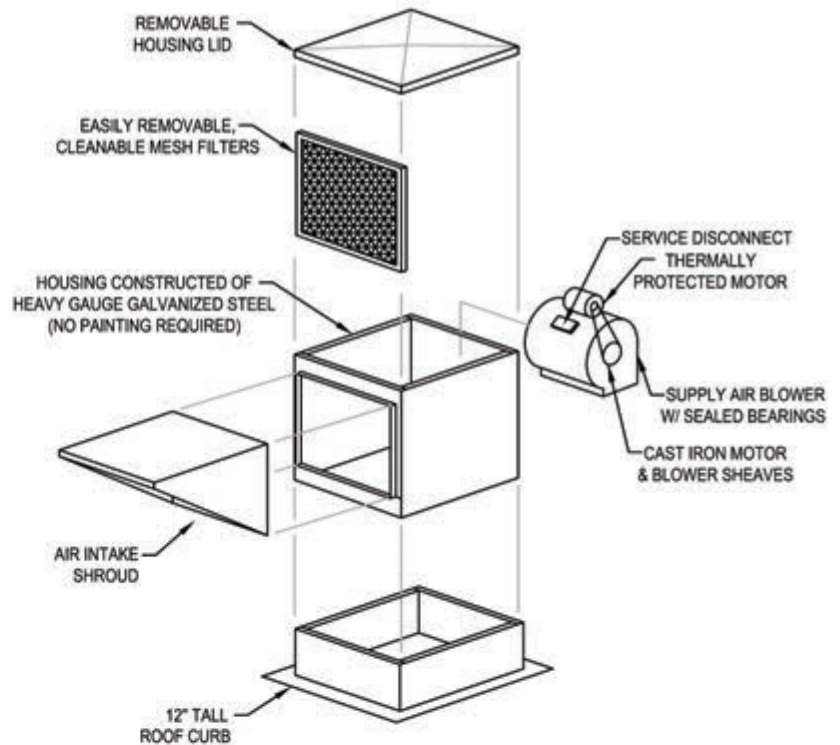

Model: ARS-12

Belt Driven Forward Curved Centrifugal Blower Type

Specification:

The supply fan unit shall be of the belt-driven, double inlet, forward curved centrifugal blower type. The blower assembly shall be mounted on vibration insulators. Drives shall be sized for a minimum of 150% of driven horsepower. Motor shall be continuous duty, double sealed bearings, thermally protected, and UL recognized. All exterior housing components of the supply unit shall be constructed of heavy gauge galvanized steel. No painting is required. The unit shall have a service access. The inlet of the unit shall contain a bank of washable, removable air filters. Filters shall be aluminum mesh type. The total fan package shall be furnished with a prewired disconnect for main power connection. All electrical components shall be UL listed, approved or classified where applicable and wired in compliance with the National Electrical Code. Wiring shall be complete, requiring only one-point field connection for power service. Supply fan unit shall be ETL-705 Listed. Supply fan unit shall be model ARS series as manufactured by Larkin Industries, Inc. 1-800-322-4036

Dimensional

Qty.	Weight (lbs)	Supply Fan Curb Size (in)	Roof Opening (in)	Filter Size (in)
1	235	33x33	31x31	(2)16x25x1

Performance

Requested Volume (CFM)	Actual Volume (CFM)	Requested SP (in wg)	Actual SP (in wg)	Fan RPM
2266	2266	0.125	0.125	404

Features:

- Heavy gauge screwed together housing
- Easily removable cover
- Constructed of galvanized steel (painting not required)
- Double inlet supply blower, belt driven, mounted on vibration insulators
- Cast iron motor and fan drives
- Factory mounted disconnect switch
- Permanent lubricated bearings
- Cleanable aluminum mesh filters
- ETL listed
- Flat roof curb