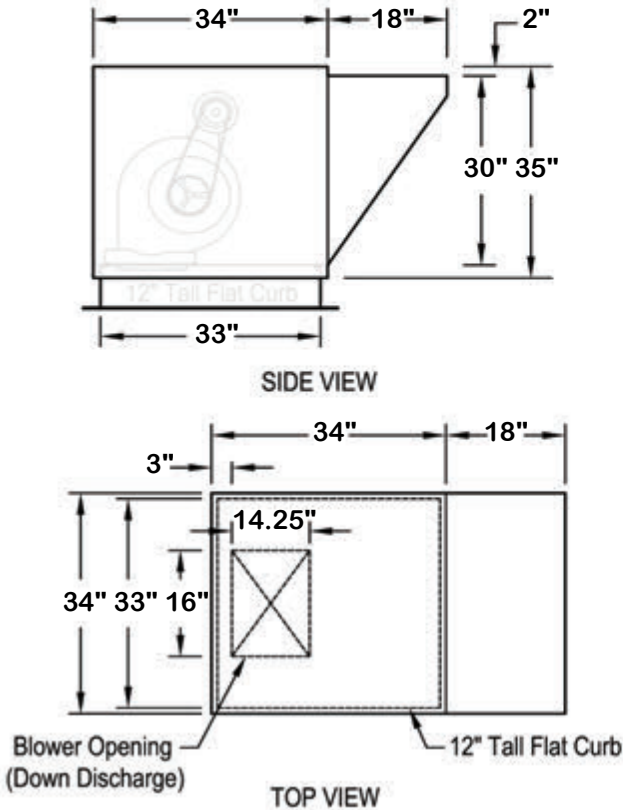

Model: ARS-12

Belt Driven Forward Curved Centrifugal Blower Type

Specification:

The supply fan unit shall be of the belt-driven, double inlet, forward curved centrifugal blower type. The blower assembly shall be mounted on vibration insulators. Drives shall be sized for a minimum of 150% of driven horsepower. Motor shall be continuous duty, double sealed bearings, thermally protected, and UL recognized. All exterior housing components of the supply unit shall be constructed of heavy gauge galvanized steel. No painting is required. The unit shall have a service access. The inlet of the unit shall contain a bank of washable, removable air filters. Filters shall be aluminum mesh type. The total fan package shall be furnished with a prewired disconnect for main power connection. All electrical components shall be UL listed, approved or classified where applicable and wired in compliance with the National Electrical Code. Wiring shall be complete, requiring only one-point field connection for power service. Supply fan unit shall be ETL-705 Listed. Supply fan unit shall be model ARS series as manufactured by Larkin Industries, Inc. 1-800-322-4036

Dimensional

Qty.	Weight (lbs)	Supply Fan Curb Size (in)	Roof Opening (in)	Filter Size (in)
1	235	33x33	31x31	(2)16x25x1

Performance

Requested Volume (CFM)	Actual Volume (CFM)	Requested SP (in wg)	Actual SP (in wg)	Fan RPM
2266	2266	0.125	0.125	404

Motor

Motor Mounted	Size (hp)	V/C/P	Encl.	Motor RPM	NEC FLA* (Amps)
Yes	1/3	115/60/1	ODP	1725	7.2

Optional accessories:

- Auto back draft dampers
- Motorized back draft dampers
- Side discharge
- Wall mount platform
- Sloped roof curb
- Extended intake