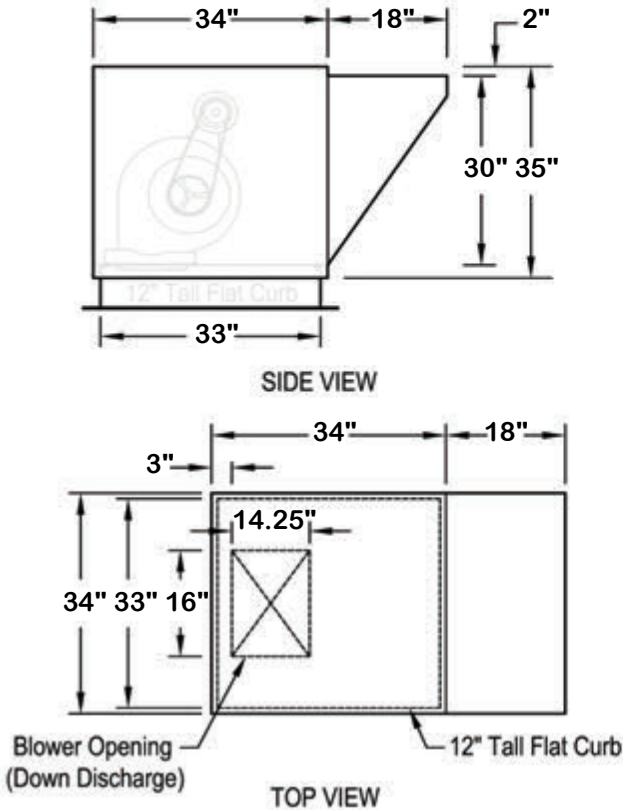

Model: ARS-12

Belt Driven Forward Curved Centrifugal Blower Type

Specification:

The supply fan unit shall be of the belt-driven, double inlet, forward curved centrifugal blower type. The blower assembly shall be mounted on vibration insulators. Drives shall be sized for a minimum of 150% of driven horsepower. Motor shall be continuous duty, double sealed bearings, thermally protected, and UL recognized. All exterior housing components of the supply unit shall be constructed of heavy gauge galvanized steel. No painting is required. The unit shall have a service access. The inlet of the unit shall contain a bank of washable, removable air filters. Filters shall be aluminum mesh type. The total fan package shall be furnished with a prewired disconnect for main power connection. All electrical components shall be UL listed, approved or classified where applicable and wired in compliance with the National Electrical Code. Wiring shall be complete, requiring only one-point field connection for power service. Supply fan unit shall be ETL-705 Listed. Supply fan unit shall be model ARS series as manufactured by Larkin Industries, Inc. 1-800-322-4036

Dimensional

Qty.	Weight (lbs)	Supply Fan Curb Size (in)	Roof Opening (in)	Filter Size (in)
1	235	33x33	31x31	(2)16x25x1

Performance

Requested Volume (CFM)	Actual Volume (CFM)	Requested SP (in wg)	Actual SP (in wg)	Fan RPM
2472	2472	0.125	0.125	432

Motor

Motor Mounted	Size (hp)	V/C/P	Encl.	Motor RPM	NEC FLA* (Amps)
Yes	1/2	115/60/1	ODP	1725	9.8

Optional accessories:

- Auto back draft dampers
- Motorized back draft dampers
- Side discharge
- Wall mount platform
- Sloped roof curb
- Extended intake