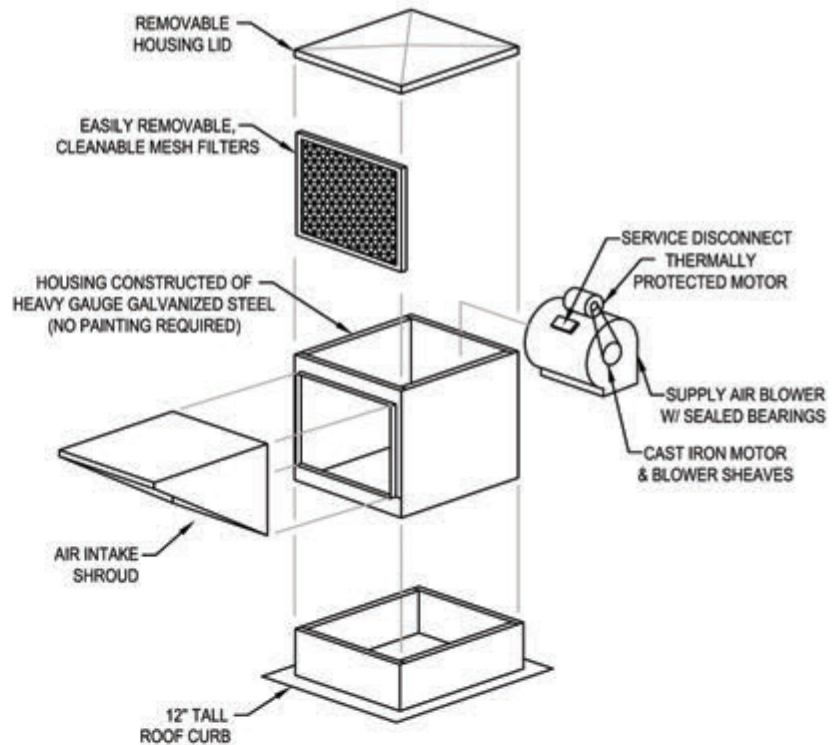

Model: ARS-12

Belt Driven Forward Curved Centrifugal Blower Type

Specification:

The supply fan unit shall be of the belt-driven, double inlet, forward curved centrifugal blower type. The blower assembly shall be mounted on vibration insulators. Drives shall be sized for a minimum of 150% of driven horsepower. Motor shall be continuous duty, double sealed bearings, thermally protected, and UL recognized. All exterior housing components of the supply unit shall be constructed of heavy gauge galvanized steel. No painting is required. The unit shall have a service access. The inlet of the unit shall contain a bank of washable, removable air filters. Filters shall be aluminum mesh type. The total fan package shall be furnished with a prewired disconnect for main power connection. All electrical components shall be UL listed, approved or classified where applicable and wired in compliance with the National Electrical Code. Wiring shall be complete, requiring only one-point field connection for power service. Supply fan unit shall be ETL-705 Listed. Supply fan unit shall be model ARS series as manufactured by Larkin Industries, Inc. 1-800-322-4036

Dimensional

Qty.	Weight (lbs)	Supply Fan Curb Size (in)	Roof Opening (in)	Filter Size (in)
1	235	33x33	31x31	(2)16x25x1

Performance

Requested Volume (CFM)	Actual Volume (CFM)	Requested SP (in wg)	Actual SP (in wg)	Fan RPM
2472	2472	0.125	0.125	432

Features:

- Heavy gauge screwed together housing
- Easily removable cover
- Constructed of galvanized steel (painting not required)
- Double inlet supply blower, belt driven, mounted on vibration insulators
- Cast iron motor and fan drives
- Factory mounted disconnect switch
- Permanent lubricated bearings
- Cleanable aluminum mesh filters
- ETL listed
- Flat roof curb