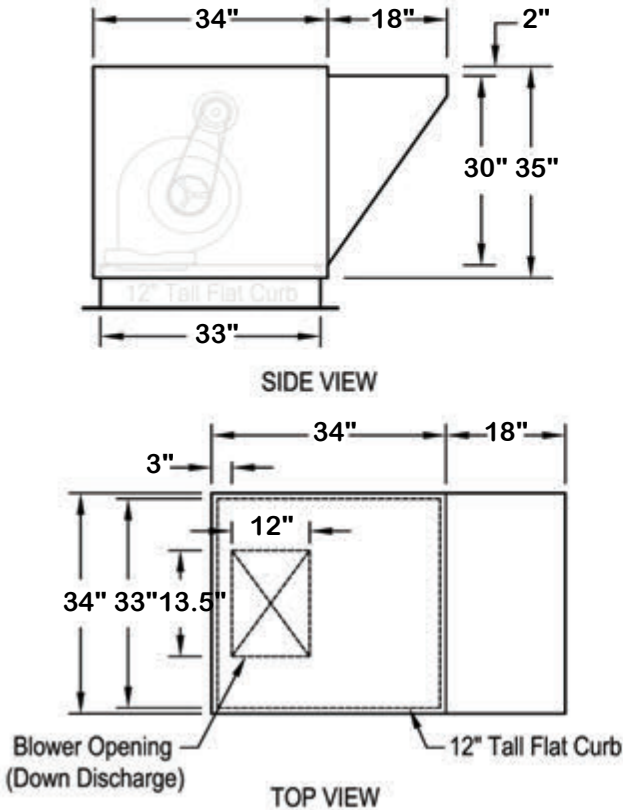

Model: ARS-10

Belt Driven Forward Curved Centrifugal Blower Type

Specification:

The supply fan unit shall be of the belt-driven, double inlet, forward curved centrifugal blower type. The blower assembly shall be mounted on vibration insulators. Drives shall be sized for a minimum of 150% of driven horsepower. Motor shall be continuous duty, double sealed bearings, thermally protected, and UL recognized. All exterior housing components of the supply unit shall be constructed of heavy gauge galvanized steel. No painting is required. The unit shall have a service access. The inlet of the unit shall contain a bank of washable, removable air filters. Filters shall be aluminum mesh type. The total fan package shall be furnished with a prewired disconnect for main power connection. All electrical components shall be UL listed, approved or classified where applicable and wired in compliance with the National Electrical Code. Wiring shall be complete, requiring only one-point field connection for power service. Supply fan unit shall be ETL-705 Listed. Supply fan unit shall be model ARS series as manufactured by Larkin Industries, Inc. 1-800-322-4036

Dimensional

Qty.	Weight (lbs)	Supply Fan Curb Size (in)	Roof Opening (in)	Filter Size (in)
1	218	33x33	31x31	(2)16x25x1

Performance

Requested Volume (CFM)	Actual Volume (CFM)	Requested SP (in wg)	Actual SP (in wg)	Fan RPM
1854	1854	0.125	0.125	510

Motor

Motor Mounted	Size (hp)	V/C/P	Encl.	Motor RPM	NEC FLA* (Amps)
Yes	1/3	115/60/1	ODP	1725	7.2

Optional accessories:

- Auto back draft dampers
- Motorized back draft dampers
- Side discharge
- Wall mount platform
- Sloped roof curb
- Extended intake