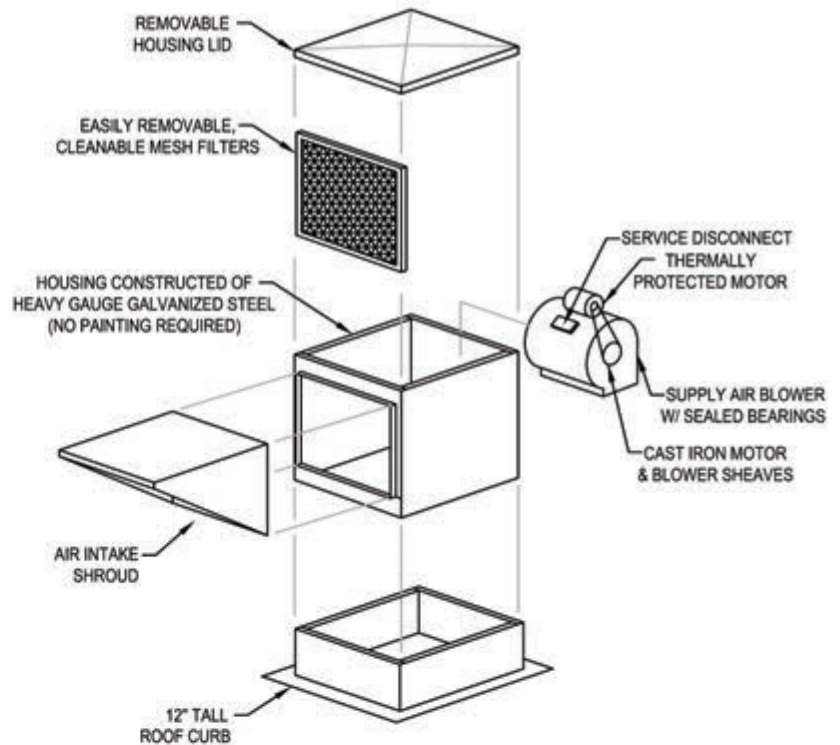

Model: ARS-10

Belt Driven Forward Curved Centrifugal Blower Type

Specification:

The supply fan unit shall be of the belt-driven, double inlet, forward curved centrifugal blower type. The blower assembly shall be mounted on vibration insulators. Drives shall be sized for a minimum of 150% of driven horsepower. Motor shall be continuous duty, double sealed bearings, thermally protected, and UL recognized. All exterior housing components of the supply unit shall be constructed of heavy gauge galvanized steel. No painting is required. The unit shall have a service access. The inlet of the unit shall contain a bank of washable, removable air filters. Filters shall be aluminum mesh type. The total fan package shall be furnished with a prewired disconnect for main power connection. All electrical components shall be UL listed, approved or classified where applicable and wired in compliance with the National Electrical Code. Wiring shall be complete, requiring only one-point field connection for power service. Supply fan unit shall be ETL-705 Listed. Supply fan unit shall be model ARS series as manufactured by Larkin Industries, Inc. 1-800-322-4036

Dimensional

Qty.	Weight (lbs)	Supply Fan Curb Size (in)	Roof Opening (in)	Filter Size (in)
1	218	33x33	31x31	(2)16x25x1

Performance

Requested Volume (CFM)	Actual Volume (CFM)	Requested SP (in wg)	Actual SP (in wg)	Fan RPM
1854	1854	0.125	0.125	510

Features:

- Heavy gauge screwed together housing
- Easily removable cover
- Constructed of galvanized steel (painting not required)
- Double inlet supply blower, belt driven, mounted on vibration insulators
- Cast iron motor and fan drives
- Factory mounted disconnect switch
- Permanent lubricated bearings
- Cleanable aluminum mesh filters
- ETL listed
- Flat roof curb