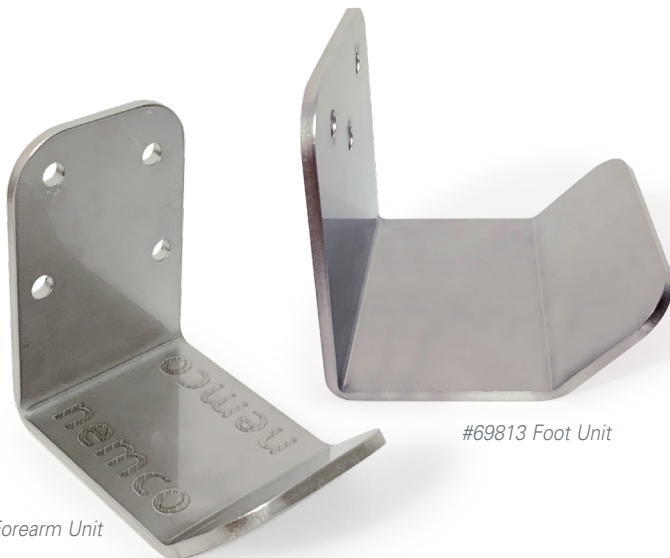

ONLY FROM

nemco® | FOOD
EQUIPMENT

Clean Getaway™ Hands-Free Door Openers

Minimize the chance of spreading germs from potentially contaminated door handles.

A Super-Simple Solution to Improve Workplace Hygiene

- Provides a user-friendly means of pulling doors open without having to touch handles or other door surfaces.
- Available in two models—one for foot use at the base of the door and one for forearm use at normal mid-door height.
- Angle designed for safety—effective for pulling, but allows for a quick-slip release to prevent injury.

Engineered for Commercial Use

- Stainless-steel construction for lasting strength and appearance, even in high-traffic applications.
- Versatile – can be placed almost anywhere.
- Easy to install; hardware included.

Standard Specifications

Model	Description	Dimensions (w x d x h)
69811	Clean Getaway™ Forearm Unit	1 ³ / ₄ " x 3" x 2 ⁵ / ₈ "
69813	Clean Getaway™ Foot Unit	3" x 3 ³ / ₁₆ " x 3"

Replacement parts are available through Nemco's 24-hour Zip Program.