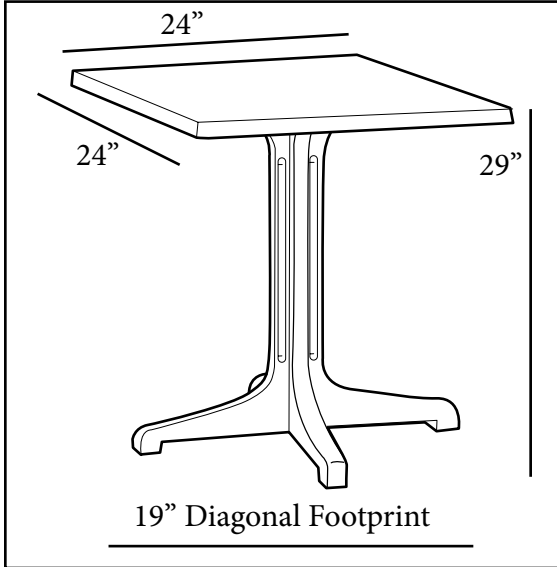

COMMERCIAL RESIN FURNITURE

Your best value for Food Service & Hospitality!

24" Square Molded Melamine Tabletop

without umbrella hole

Features & Benefits **Warranty: 2 Yrs.**

- Trendy marble, granite finish, or deco tops to complement all Grosfillex chairs.
- Hard, smooth molded tabletop made of a molded wood/resin body with a fusion bonded melamine top.
- Stain, burn, scratch, and fade resistant.
- Use Grosfillex's wide 4-prong central resin pedestal base 1000, tilt top aluminum base 100, or bar height table base with anti-skid glides for stability.
- Cleans easily with soap and water.
- Specifically designed and engineered for indoor/outdoor terraces, bars, breakfast areas, concessions, and balconies.
- Customize designs by mixing and matching tabletops and bases.
- Top and Base sold separately.

Product Specifications						
Product Description	Reference Number	Color	UPC Code 014306	Weight Each (lbs.)	Master Pack	Master Pack Volume (cu. ft.)
24" Square Molded Melamine Tabletop <i>Use Resin Ped Base 1000 or Tilt Top Aluminum Base 100 or Bar Height Table Base</i>	99525125	Granite Green	101729	11.00	1	0.51
	99525102	Tokyo Stone	132501			
	99525158	Catalan	908502			
	99525118	Wicker	908106			