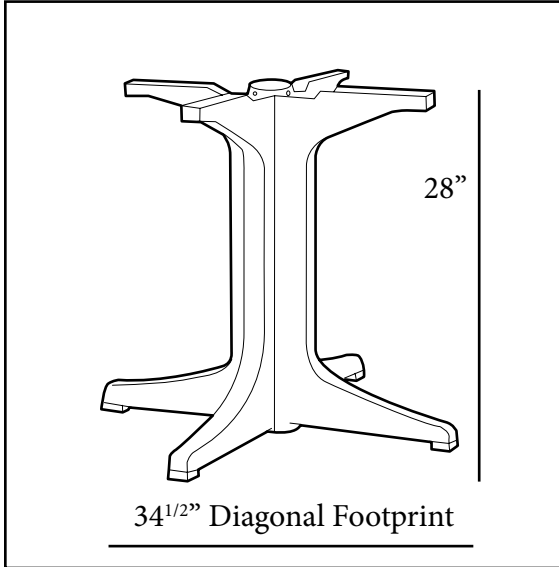

COMMERCIAL RESIN FURNITURE

Your best value for Food Service & Hospitality!

Resin Pedestal Base 2000

4 Prong for Increased Stability

Features & Benefits **Warranty: 2 Yrs.**

- Specifically designed for indoor/outdoor hospitality food service use.
- Heavy duty four-prong resin base *for all Grosfillex tables sizes 32", 36", 42" and 48" x 32"*.
- One adjustable leg leveler balances table on uneven surfaces.
- Made of 100% prime resin, a material impervious to moisture, salt air, chlorine, and most common food stains.
- Umbrella hole fits all Grosfillex 1 1/2" umbrella poles - no need for an umbrella base!
- Anti-skid glides for extra stability and resistant to wear.
- Available in six colors to custom design your Grosfillex table with full table top complements.

Product Specifications						
Product Description	Reference Number	Color	UPC Code 014306	Weight Each (lbs.)	Master Pack	Master Pack Volume (cu. ft.)
Resin Pedestal Base 2000	Charcoal	US624202	116228	16.00	1	2.75
	White	US623204	700007			
	Bronze Mist	US624237	128122			
	Bordeaux	US624267	702056			
	Amazon Green	US624278	708058			
	Teakwood	US624208	131528			