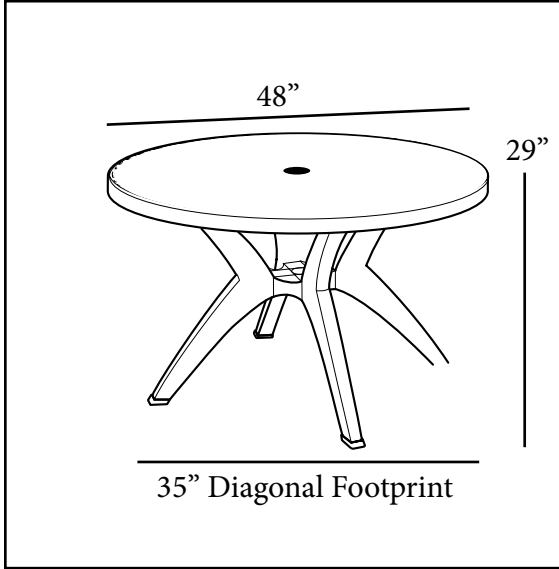

# 48" Round Molded Melamine Tabletop

with umbrella hole

**Features & Benefits** **Warranty: 2 Yrs.**

- Granite finish tops to complement all Grosfillex chairs.
- Hard, smooth molded tabletop made of a molded wood/resin body with a fusion bonded melamine top.
- Stain, burn, scratch, and fade resistant.
- Use Grosfillex's y-leg base for extra stability.
- Large 1<sup>1/2</sup>" umbrella hole with protective resin fitting and cap.
- Cleans easily with soap and water.
- Specifically designed and engineered for indoor/outdoor terraces and bars.
- Customize designs by mixing and matching tabletops and bases.
- Top and Base sold separately.

<b>Product Specifications</b>						
Product Description	Reference Number	Color	UPC Code	Weight Each (lbs.)	Master Pack	Master Pack Volume (cu. ft.)
48" Round Molded Melamine Tabletop with umbrella hole Use Y-Leg Base	99891304	White	014306 127385	42.00	1	3.13
	99891325	Granite Green	127392			