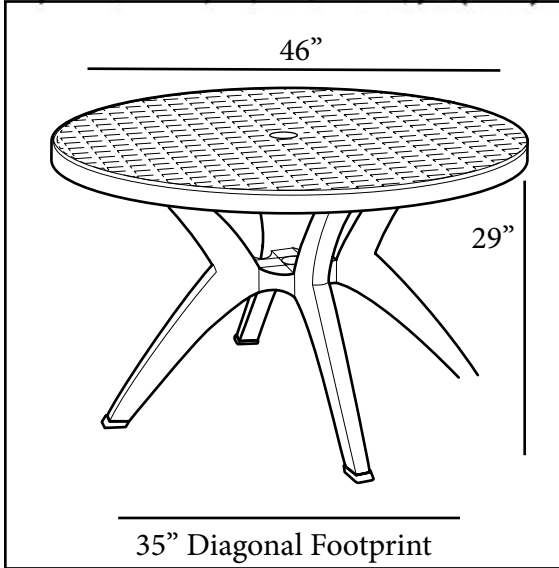

# Ibiza 46" Round Resin Pedestal Table

with umbrella hole

**Features & Benefits** **Warranty: 1 Yr.**

- The ideal poolside table!
- Sits up to 6 people comfortably.
- Made of 100% prime resin, a material impervious to salt air, chlorine and most common stains.
- “Tulip” resin base with a broad base span for increased stability—designed for use with the Grosfillex 35 lb. table umbrella base and optional 35 lb. base ring, or the resin umbrella base with filling cap.
- Umbrella hole with cap to fit all Grosfillex umbrellas with 1 1/2” pole.
- High resin table edge to resist impact and chipping.
- Easy to clean with soap and water, a mild solution of chlorine bleach and water, or even pool water.
- Easy to assemble.

<b>Product Specifications</b>						
Product Description	Reference Number	Color	UPC Code	Weight Each (lbs.)	Master Pack	Master Pack Volume (cu. ft.)
Ibiza 46" Round Table with umbrella hole	US526704	White	704524	30.00	1	7.92
	US526766	Sandstone	705200			
	US526778	Amazon Green	704548			