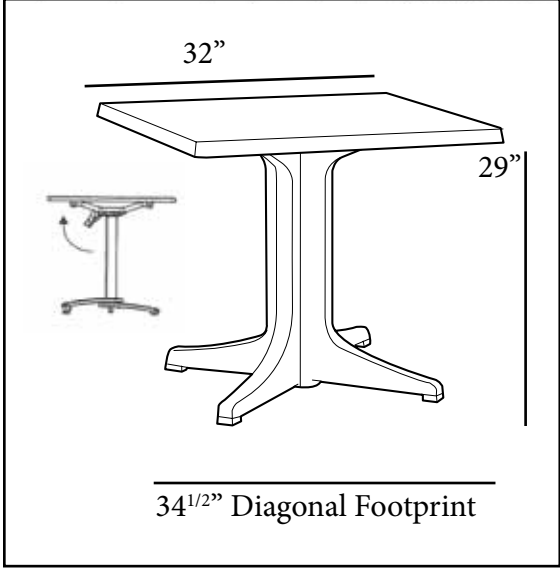

COMMERCIAL RESIN FURNITURE
Your best value for Food Service & Hospitality!

New Color!

32" Square Molded Melamine Tabletop

without umbrella hole

Features & Benefits **Warranty: 2 Yrs.**

- Trendy marble, granite finish, or deco tops to complement all Grosfillex chairs.
- Hard, smooth molded tabletop made of a molded wood/resin body with a fusion bonded melamine top.
- Stain, burn, scratch, and fade resistant.
- Use Grosfillex's wide 4-prong central resin pedestal base 2000, tilt top aluminum base 200 base, or bar height tulip table base with anti-skid glides for stability.
- Cleans easily with soap and water.
- Specifically designed and engineered for indoor/outdoor terraces, bars, and restaurants.
- Customize designs by mixing and matching tabletops and bases.
- Top and Base sold separately.

Product Specifications

Product Description	Reference Number	Color	UPC Code	Weight Each (lbs.)	Master Pack	Master Pack Volume (cu. ft.)
32" Square Molded Melamine Tabletop <i>without umbrella hole</i> Use Resin Ped Base 2000 or Tilt Top Aluminum Base 200 or Bar Height Tulip Table Base	99841104	White	908861	25.00	1	1.20
	99841225	Granite Green	137599			
	99841158	Catalan				
	99841102	Tokyo Stone	137919			
	99841108	Teak Decor	139746			
	99841118	Wicker	910710			