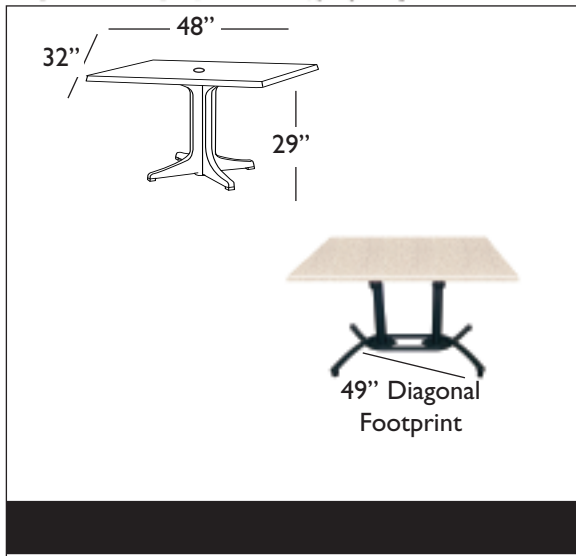

COMMERCIAL RESIN FURNITURE

Your best value for Food Service & Hospitality!

INTERIOR/EXTERIOR
Tables

48" x 32"

Molded Melamine Tables without Umbrella Hole

Features and Benefits

- Interior/Exterior commercial grade table.
- Trendy marble, granite finish, or deco tops to complement all Grosfillex White, Green, Black, Charcoal, Bronze Mist, Bordeaux, and Sandstone chairs.
- Combines the outstanding resistance to wear, burns and stains of melamine with the weight, strength and attractive finish of solid wood.
- Grosfillex aluminum tilt top lateral base 100 is recommended for 48" x 32" table tops.
- Rugged resin pedestal base 2000 features anti-skid glides, designed to provide stability to the table assembly.
- One adjustable leg leveler for balancing on uneven floors.
- Cleans easily with a wet sponge.
- Specifically designed and engineered for terraces, restaurants, bars, concessions, breakfast areas and many other food service and hospitality environments.
- Tables can be custom designed by mixing and matching table tops and bases.

WARRANTY: 2 Years.

PRODUCT SPECIFICATIONS

Product Description	Color	Reference Number	UPC Code 014306	Weight Each (lbs.)	Master Pack	Master Pack Volume (cu. ft.)
48" x 32" Table Top without umbrella hole	Granite Green Granite Sand Onyx Marble Tokyo Stone Teak Decor White	99851425 99851466 99851437 99851402 99851408 99851404	137933 137940 137964 137957 139760 908878	39.00	1	2.03
Resin Pedestal Base 2000	White Charcoal Bronze Mist Bordeaux Amazon Green Teakwood	US623204 US624202 US624237 US624267 US624278 US624208	700007 116228 128122 702056 708058 131528	16.00	1	2.75
Aluminum Tilt Top Lateral Base 100	Black Silver Gray	US719117 US819109	138350 141619	22.50	1	3.49