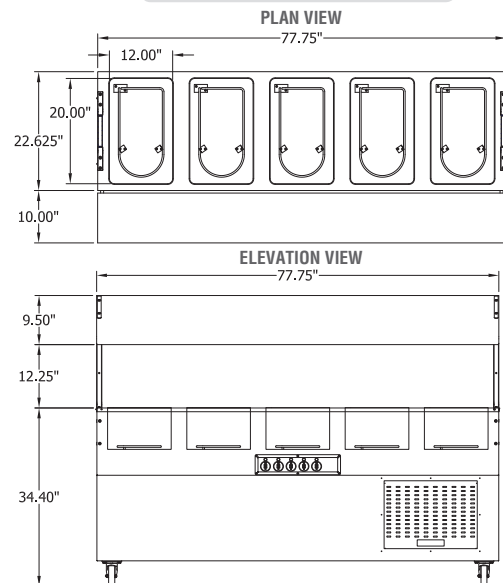

### SPECIFICATIONS

**TOP:** 18 gauge #304 stainless steel with die stamped pan openings and self rimmed. (12" x 20" opening size)

**BODY:** 20 gauge, black vinyl clad steel on 4" casters.

**SNEEZE GUARD:** 1/4" Lexan®.

# EVERYDAY BUFFET HOT FOOD TABLE

**Model: B2-120-B-SB**

**Model: B3-120-B-SB**

**Model: B4-120-B-SB**

**Model: B5-208/240-B-SB**

MODEL	LENGTH		WIDTH		HEIGHT		TRUE AMP DRAW/ WATTS PER UNIT	NEMA PLUG	WEIGHT	CUBIC FEET	
	INCH	CM	INCH	CM	INCH	CM					
B2-120-B-SB	31.8125"	80.80	22.625"	57.48	56.15"	142.62	10.67 / 1280	5-20P	145	38.93	
B3-120-B-SB	47.125"	119.70	22.625"	57.48	56.15"	142.62	16 / 1920	5-20P	190	55.62	
B4-120-B-SB	62.4375"	158.59	22.625"	57.48	56.15"	142.62	21.33 / 2560	L5-30P	240	73.41	
							208V	240V			
B2-208/240-B-SB	31.8125"	80.84	22.625"	57.48	56.15"	142.62	7.93 / 1650	9.17 / 2200	6-20P	145	38.93
B3-208/240-B-SB	47.125"	119.70	22.625"	57.48	56.15"	142.62	11.90 / 2475	13.75 / 3300	6-20P	190	55.62
B4-208/240-B-SB	62.4375"	158.59	22.625"	57.48	56.15"	142.62	15.86 / 3300	18.33 / 4400	L6-30P	240	73.41
B5-208/240-B-SB	77.75"	197.49	22.625"	57.48	56.15"	142.62	19.83 / 4125	22.92 / 5500	L6-30P	295	90.10