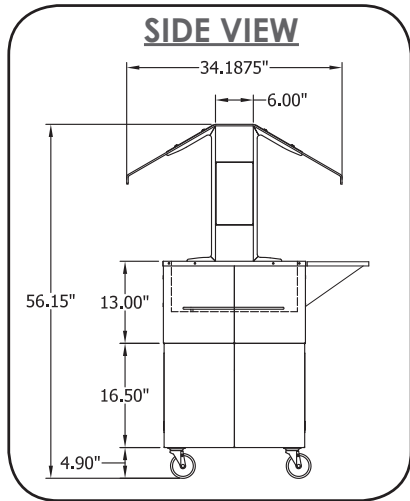

### SPECIFICATIONS

**TOP:** 18 gauge #304 stainless steel with die stamped pan openings and self rimmed. (12" x 20" opening size)

**BODY:** 20 gauge, black vinyl clad steel on 4" casters.

**SNEEZE GUARD:** 1/4" Lexan®.

# EVERYDAY BUFFET HOT FOOD TABLE

**Model: B2-120-B-SB**

**Model: B3-120-B-SB**

**Model: B4-120-B-SB**

**Model: B5-208/240-B-SB**

MODEL	LENGTH		WIDTH		HEIGHT		TRUE AMP DRAW/ WATTS PER UNIT	NEMA PLUG	WEIGHT	CUBIC FEET	
	INCH	CM	INCH	CM	INCH	CM					
B2-120-B-SB	31.8125"	80.80	22.625"	57.48	56.15"	142.62	10.67 / 1280	5-20P	145	38.93	
B3-120-B-SB	47.125"	119.70	22.625"	57.48	56.15"	142.62	16 / 1920	5-20P	190	55.62	
B4-120-B-SB	62.4375"	158.59	22.625"	57.48	56.15"	142.62	21.33 / 2560	L5-30P	240	73.41	
							208V	240V			
B2-208/240-B-SB	31.8125"	80.84	22.625"	57.48	56.15"	142.62	7.93 / 1650	9.17 / 2200	6-20P	145	38.93
B3-208/240-B-SB	47.125"	119.70	22.625"	57.48	56.15"	142.62	11.90 / 2475	13.75 / 3300	6-20P	190	55.62
B4-208/240-B-SB	62.4375"	158.59	22.625"	57.48	56.15"	142.62	15.86 / 3300	18.33 / 4400	L6-30P	240	73.41
B5-208/240-B-SB	77.75"	197.49	22.625"	57.48	56.15"	142.62	19.83 / 4125	22.92 / 5500	L6-30P	295	90.10