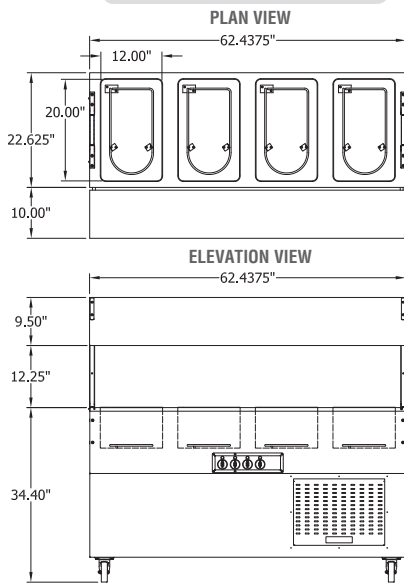

### SPECIFICATIONS

**TOP:** 18 gauge #304 stainless steel with die stamped pan openings and self rimmed. (12" x 20" opening size)

**BODY:** 20 gauge, black vinyl clad steel on 4" casters.

**SNEEZE GUARD:** 1/4" Lexan®.

# EVERYDAY BUFFET HOT FOOD TABLE

**Model: B2-120-B-SB**

**Model: B3-120-B-SB**

**Model: B4-120-B-SB**

**Model: B5-208/240-B-SB**

MODEL	LENGTH		WIDTH		HEIGHT		TRUE AMP DRAW/ WATTS PER UNIT	NEMA PLUG	WEIGHT	CUBIC FEET	
	INCH	CM	INCH	CM	INCH	CM					
B2-120-B-SB	31.8125"	80.80	22.625"	57.48	56.15"	142.62	10.67 / 1280	5-20P	145	38.93	
B3-120-B-SB	47.125"	119.70	22.625"	57.48	56.15"	142.62	16 / 1920	5-20P	190	55.62	
B4-120-B-SB	62.4375"	158.59	22.625"	57.48	56.15"	142.62	21.33 / 2560	L5-30P	240	73.41	
							208V	240V			
B2-208/240-B-SB	31.8125"	80.84	22.625"	57.48	56.15"	142.62	7.93 / 1650	9.17 / 2200	6-20P	145	38.93
B3-208/240-B-SB	47.125"	119.70	22.625"	57.48	56.15"	142.62	11.90 / 2475	13.75 / 3300	6-20P	190	55.62
B4-208/240-B-SB	62.4375"	158.59	22.625"	57.48	56.15"	142.62	15.86 / 3300	18.33 / 4400	L6-30P	240	73.41
B5-208/240-B-SB	77.75"	197.49	22.625"	57.48	56.15"	142.62	19.83 / 4125	22.92 / 5500	L6-30P	295	90.10