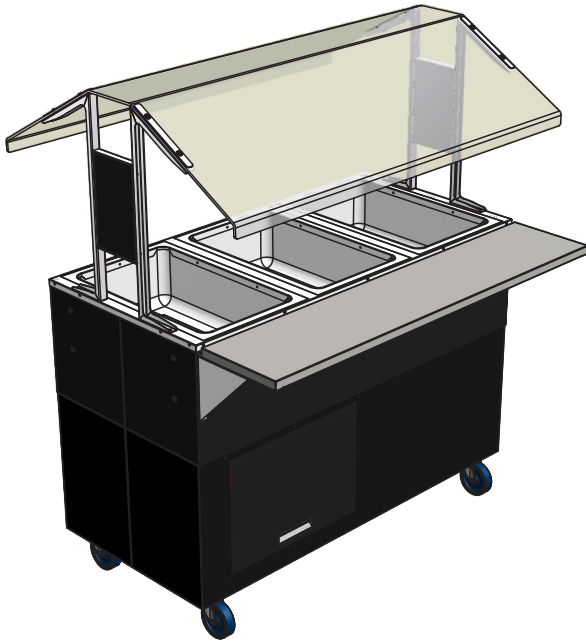

## EVERYDAY BUFFET HOT FOOD TABLE

Spec Sheet # **BHF-1**

Job Name \_\_\_\_\_

Item# \_\_\_\_\_ Qty. \_\_\_\_\_

Model # \_\_\_\_\_

### MODEL NUMBERS

B2-120-B-SB       B2-208/240-B-SB

B3-120-B-SB       B3-208/240-B-SB

B4-120-B-SB       B4-208/240-B-SB

B5-208/240-B-SB

### ACCESSORIES

- Solid Tray Shelf - Models **TTS-(2-5)**
- Tubular Tray Rail - Models **TTR-(2-5)**
- Dish Shelf Add-On - Models **TDS-(2-5)**  
(mount under tray shelf)
- Stainless End Shelf - Model **BES-2**

### SPECIFICATIONS

**TOP:** 18 gauge #304 stainless steel with die stamped pan openings and self rimmed. (12" x 20" opening size)

**BODY:** 20 gauge, black vinyl clad steel on 4" casters.

**SNEEZE GUARD:** 1/4" Lexan®.