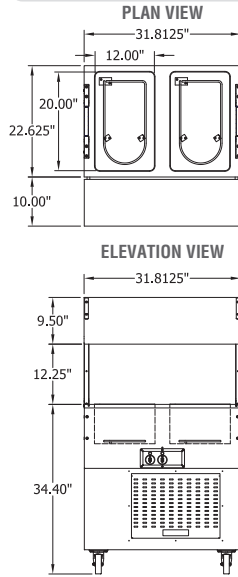

### SPECIFICATIONS

**TOP:** 18 gauge #304 stainless steel with die stamped pan openings and self rimmed. (12" x 20" opening size)

**BODY:** 20 gauge, black vinyl clad steel on 4" casters.

**SNEEZE GUARD:** 1/4" Lexan®.

# EVERYDAY BUFFET HOT FOOD TABLE

**Model: B2-120-B-SB**

**Model: B3-120-B-SB**

**Model: B4-120-B-SB**

**Model: B5-208/240-B-SB**

MODEL	LENGTH		WIDTH		HEIGHT		TRUE AMP DRAW/ WATTS PER UNIT	NEMA PLUG	WEIGHT	CUBIC FEET	
	INCH	CM	INCH	CM	INCH	CM					
B2-120-B-SB	31.8125"	80.80	22.625"	57.48	56.15"	142.62	10.67 / 1280	5-20P	145	38.93	
B3-120-B-SB	47.125"	119.70	22.625"	57.48	56.15"	142.62	16 / 1920	5-20P	190	55.62	
B4-120-B-SB	62.4375"	158.59	22.625"	57.48	56.15"	142.62	21.33 / 2560	L5-30P	240	73.41	
							208V	240V			
B2-208/240-B-SB	31.8125"	80.84	22.625"	57.48	56.15"	142.62	7.93 / 1650	9.17 / 2200	6-20P	145	38.93
B3-208/240-B-SB	47.125"	119.70	22.625"	57.48	56.15"	142.62	11.90 / 2475	13.75 / 3300	6-20P	190	55.62
B4-208/240-B-SB	62.4375"	158.59	22.625"	57.48	56.15"	142.62	15.86 / 3300	18.33 / 4400	L6-30P	240	73.41
B5-208/240-B-SB	77.75"	197.49	22.625"	57.48	56.15"	142.62	19.83 / 4125	22.92 / 5500	L6-30P	295	90.10