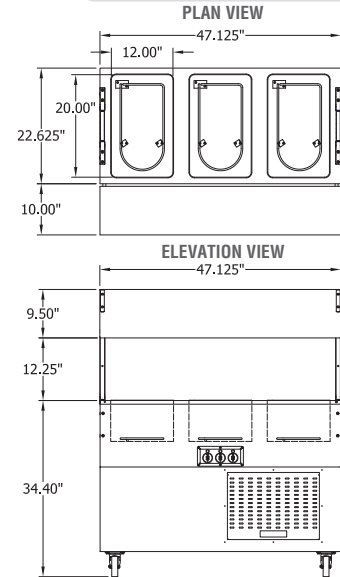

### SPECIFICATIONS

**TOP:** 18 gauge #304 stainless steel with die stamped pan openings and self rimmed. (12" x 20" opening size)

**BODY:** 20 gauge, black vinyl clad steel on 4" casters.

**SNEEZE GUARD:** 1/4" Lexan®.

# EVERYDAY BUFFET HOT FOOD TABLE

**Model: B2-120-B-SB**

**Model: B3-120-B-SB**

**Model: B4-120-B-SB**

**Model: B5-208/240-B-SB**

MODEL	LENGTH		WIDTH		HEIGHT		TRUE AMP DRAW/ WATTS PER UNIT	NEMA PLUG	WEIGHT	CUBIC FEET	
	INCH	CM	INCH	CM	INCH	CM					
B2-120-B-SB	31.8125"	80.80	22.625"	57.48	56.15"	142.62	10.67 / 1280	5-20P	145	38.93	
B3-120-B-SB	47.125"	119.70	22.625"	57.48	56.15"	142.62	16 / 1920	5-20P	190	55.62	
B4-120-B-SB	62.4375"	158.59	22.625"	57.48	56.15"	142.62	21.33 / 2560	L5-30P	240	73.41	
							208V	240V			
B2-208/240-B-SB	31.8125"	80.84	22.625"	57.48	56.15"	142.62	7.93 / 1650	9.17 / 2200	6-20P	145	38.93
B3-208/240-B-SB	47.125"	119.70	22.625"	57.48	56.15"	142.62	11.90 / 2475	13.75 / 3300	6-20P	190	55.62
B4-208/240-B-SB	62.4375"	158.59	22.625"	57.48	56.15"	142.62	15.86 / 3300	18.33 / 4400	L6-30P	240	73.41
B5-208/240-B-SB	77.75"	197.49	22.625"	57.48	56.15"	142.62	19.83 / 4125	22.92 / 5500	L6-30P	295	90.10