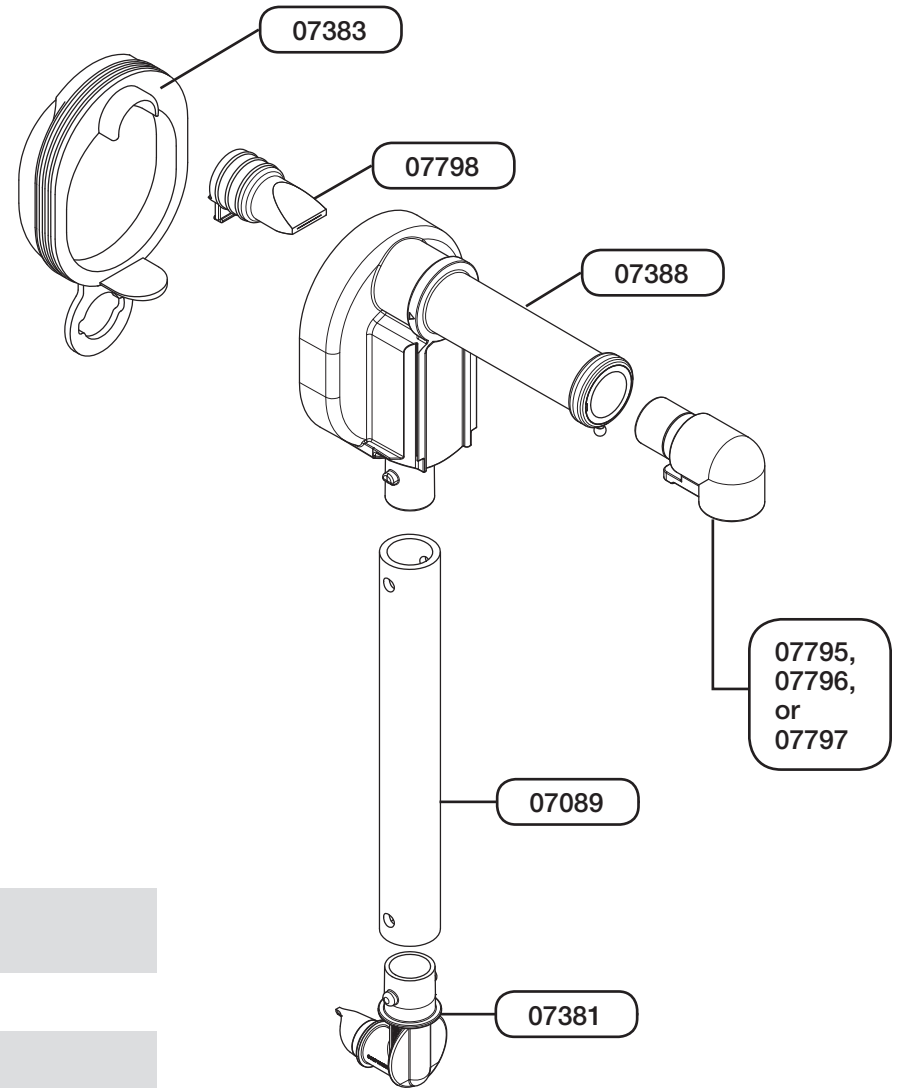

S E R V E R

Server Products Inc.
3601 Pleasant Hill Road
Richfield, WI 53076 USA

262.628.5600 | 800.558.8722

SPSALES@SERVER-PRODUCTS.COM

07794

Server Express™ Pump

Complete View for Reference

PART	QTY	DESCRIPTION
07383	1	PUMP DOME, BLACK
07798	1	LARGE PINCH VALVE
07388	1	PUMP HOUSING
07089	1	7" TUBE
07381	1	CONNECTOR, 16MM
07795	1	DISCHARGE FITTING, .156, SM.
07796	1	DISCHARGE FITTING, .256, MED.
07797	1	DISCHARGE FITTING, .394, LG.