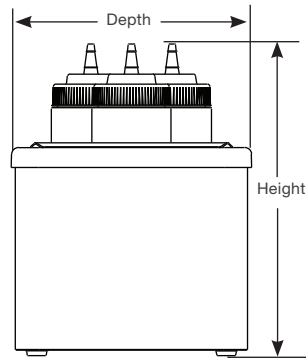

ALTERNATIVE WAYS TO HOUSE YOUR MAIN SQUEEZE.

COUNTERTOP SQUEEZE BOTTLE HOLDER COMBOS

Combo Models SBH-3, SBH-8, SBH-4 FIFO, SBH-8 FIFO

Specifier Statement

Combo includes Server Products Model SBH squeeze bottle holder and corresponding number of BPA Free 16 oz (.47 L), TableCraft® or FIFO™ squeeze bottles. Insulated countertop units are constructed of stainless steel with brushed finish, fit a stainless steel squeeze bottle holder the size of a 1/6 or 1/3-sized pan, and include (2) or (4) round, eutectic ice packs depending on base size. NSF listed. BPA Free. Two-year warranty. Ships FOB Richfield, WI 53076.

Squeeze Bottle Combo Product Codes

- ☐ (3) TableCraft® Bottle Combo   SBH-3 67870
- ☐ (8) TableCraft® Bottle Combo   SBH-8 87340
- ☐ (4) FIFO™ Bottle Combo   SBH-4 67830
- ☐ (8) FIFO™ Bottle Combo   SBH-8 87360

Specifications

Part Number	Bottle Capacity	Dimensions (height x width x depth)	Weight
67870	(3) TableCraft®	11 5/8" x 7 3/4" x 8 3/8" 29.5 x 19.7 x 21.3 cm	4 lb 1.8 kg
87340	(8) TableCraft®	11 13/16" x 14 1/8" x 8 3/8" 30 x 35.9 x 21.3 cm	13 lb 5.9 kg
67830	(4) FIFO™	10 9/16" x 7 3/4" x 8 3/8" 26.8 x 19.7 x 21.3 cm	4 lb 1.8 kg
87360	(8) FIFO™	11" x 14 1/8" x 8 3/8" 27.9 x 35.9 x 21.3 cm	13 lb 5.9 kg

Accessory Items

- ☐ 16 oz FIFO™ Bottle   86989
- ☐ 16 oz TableCraft® Bottle   86818
- ☐ Eutectic Ice Pack   94013

TABLECRAFT® BOTTLE COMBOS