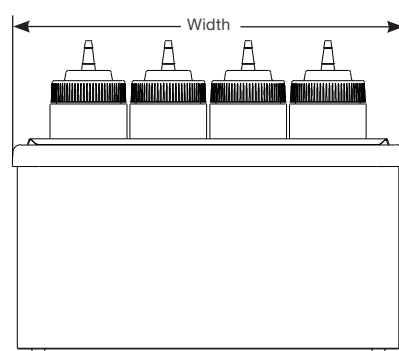

SBH-8 combo 87340