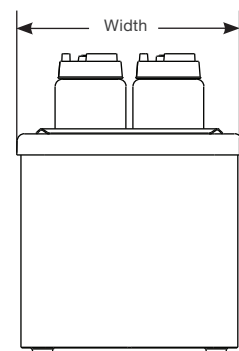

SBH-4 combo FIFO 67830

Server Products, Inc. | 800.558.8722 | Intl: 262.628.5600
3601 Pleasant Hill Drive | Richfield WI 53076
spsales@server-products.com | server-products.com

TableCraft® & FIFO™ are property of their respective owners.
Server Products, Inc. reserves the right to modify specifications without obligation.
Printed in USA | © Server Products, Inc 02.2019 | S 02121