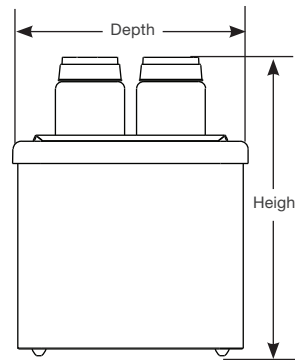

FIFO™ BOTTLE COMBOS