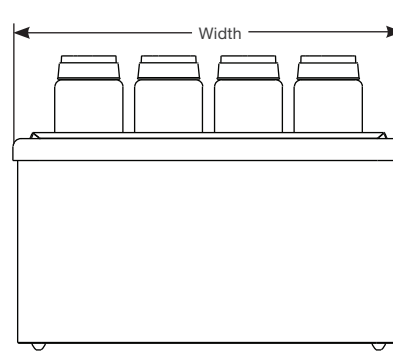

SBH-8 combo FIFO 87360