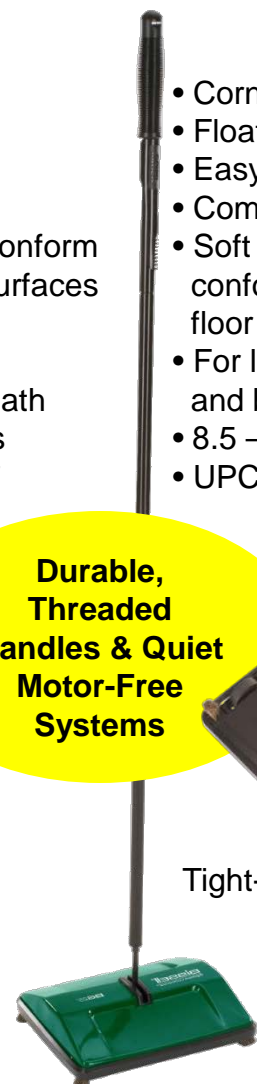

BISSELL®

BigGreen Commercial®

Manual Sweepers

Great for
Foodservice!

Our Commercial Line Shows...

No One Knows Sweepers Better than BISSELL

BG21®

- Corner Brushes
- Floating head
- Easy-empty dirt bin
- Comfortable grip
- Soft rubber wheels conform to a variety of floor surfaces
- For low pile carpet and bare floors
- 9.5 – inch cleaning path
- Dual debris canisters with viewing window
- Two rows of rubber rotors
- UPC: 011120053166

Dual Rubber Brushes
For Wet Messes

BG23®

- Corner Brushes
- Floating head
- Easy-empty dirt bin
- Comfortable grip
- Soft rubber wheels conform to a variety of floor surfaces
- For low pile carpet and bare floors
- 9.5 – inch cleaning path
- Dual debris canisters
- UPC: 011120053197

Tufted & Twisted
Brushes

BG25®

- Corner Brushes
- Floating head
- Easy-empty dirt bin
- Comfortable grip
- Soft rubber wheels conform to a variety of floor surfaces
- For low pile carpet and bare floors
- 8.5 – inch cleaning path
- UPC: 011120053210

Tight-Spot Cleaning

Durable,
Threaded
Handles & Quiet
Motor-Free
Systems