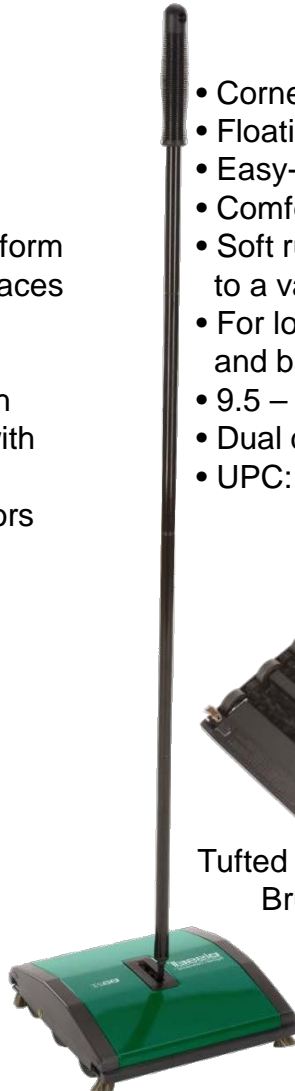

BISSELL®

BigGreen Commercial®

Manual Sweepers

Great for
Foodservice!

Our Commercial Line Shows...

No One Knows Sweepers Better than BISSELL

BG21®

- Corner Brushes
- Floating head
- Easy-empty dirt bin
- Comfortable grip
- Soft rubber wheels conform to a variety of floor surfaces
- For low pile carpet and bare floors
- 9.5 – inch cleaning path
- Dual debris canisters with viewing window
- Two rows of rubber rotors
- UPC: 011120053166

Dual Rubber Brushes
For Wet Messes

BG23®

- Corner Brushes
- Floating head
- Easy-empty dirt bin
- Comfortable grip
- Soft rubber wheels conform to a variety of floor surfaces
- For low pile carpet and bare floors
- 9.5 – inch cleaning path
- Dual debris canisters
- UPC: 011120053197

Tufted & Twisted
Brushes

BG25®

- Corner Brushes
- Floating head
- Easy-empty dirt bin
- Comfortable grip
- Soft rubber wheels conform to a variety of floor surfaces
- For low pile carpet and bare floors
- 8.5 – inch cleaning path
- UPC: 011120053210