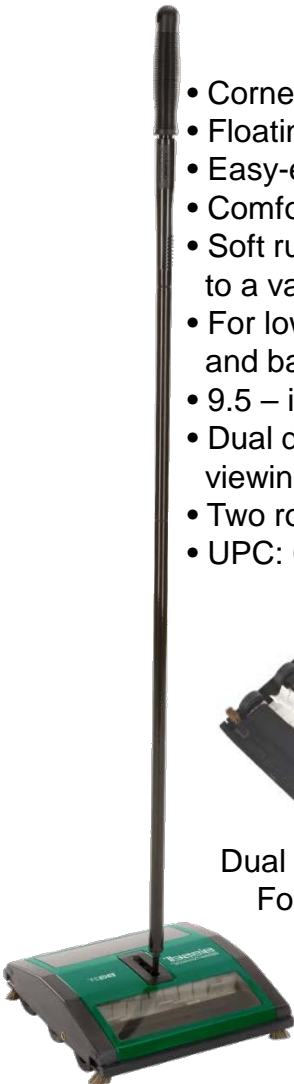

BISSELL®

BigGreen Commercial®

Manual Sweepers

Great for
Foodservice!

Our Commercial Line Shows...

No One Knows Sweepers Better than BISSELL

BG21®

- Corner Brushes
- Floating head
- Easy-empty dirt bin
- Comfortable grip
- Soft rubber wheels conform to a variety of floor surfaces
- For low pile carpet and bare floors
- 9.5 – inch cleaning path
- Dual debris canisters with viewing window
- Two rows of rubber rotors
- UPC: 011120053166

Dual Rubber Brushes
For Wet Messes

BG23®

- Corner Brushes
- Floating head
- Easy-empty dirt bin
- Comfortable grip
- Soft rubber wheels conform to a variety of floor surfaces
- For low pile carpet and bare floors
- 9.5 – inch cleaning path
- Dual debris canisters
- UPC: 011120053197

Tufted & Twisted
Brushes

BG25®

- Corner Brushes
- Floating head
- Easy-empty dirt bin
- Comfortable grip
- Soft rubber wheels conform to a variety of floor surfaces
- For low pile carpet and bare floors
- 8.5 – inch cleaning path
- UPC: 011120053210