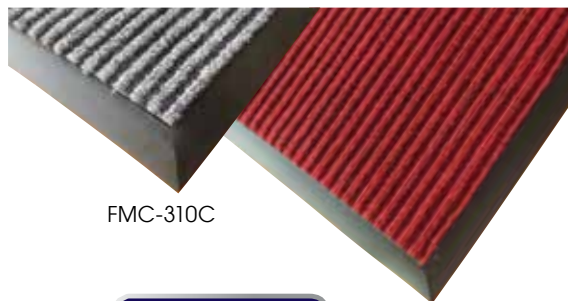

**CARPET ENTRYWAY FLOOR MATS**

- ◆ Vinyl backing prevents curling/ripping and stays flat
- ◆ Carts roll easily over the tapered rubber edge

ITEM	DESCRIPTION	COLOR	UOM	CASE
FMC-310C	3' x 10'	Charcoal	Each	1
FMC-310U	3' x 10'	Burgundy	Each	1
FMC-35C	3' x 5'	Charcoal	Each	1
FMC-35U	3' x 5'	Burgundy	Each	1
FMC-46C	4' x 6'	Charcoal	Each	1
FMC-46U	4' x 6'	Burgundy	Each	1

Lays flat & does not curl/rip with constant foot traffic

Tapered, weighted, durable edge

**ENTRYWAY FLOOR MATS**

FMC-310C

FMC-310U

Tapered, weighted, durable

**ANTI-FATIGUE RUBBERIZED GEL FOAM FLOOR MAT**

- ◆ Ideal for standing-in-place jobs
- ◆ Beveled edges reduce tripping
- ◆ Comfortable and supportive closed-cell foam
- ◆ Grease-resistant and waterproof
- ◆ 1/2" thick

ITEM	DESCRIPTION	COLOR	UOM	CASE
FMG-23K	2' x 3'	Black	Each	24

**ANTI-SLIP & ANTI-FATIGUE FLOOR MATS**

Beveled edge

1/2" thick

FMG-23K

**STRAIGHT EDGE NATURAL RUBBER FLOOR MATS**

- ◆ Anti-slip & anti-fatigue top-grade natural rubber
- ◆ Excellent drainage in wet areas
- ◆ All straight-edge mats are grease-resistant - use in grease-prone areas to prevent slipping
- ◆ Trim to customize size for best fit
- ◆ 3/4" thick

**BEVELED EDGE FLOOR MATS**

- ◆ Anti-slip & anti-fatigue top-grade natural rubber
- ◆ Tapered edges help reduce tripping
- ◆ RED beveled edge mats are grease-resistant - use in grease-prone areas to prevent slipping
- ◆ 1/2" thick