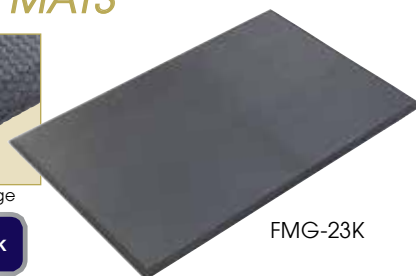

**CARPET ENTRYWAY FLOOR MATS**

- ◆ Vinyl backing prevents curling/ripping and stays flat
- ◆ Carts roll easily over the tapered rubber edge

ITEM	DESCRIPTION	COLOR	UOM	CASE
FMC-310C	3' x 10'	Charcoal	Each	1
FMC-310U	3' x 10'	Burgundy	Each	1
FMC-35C	3' x 5'	Charcoal	Each	1
FMC-35U	3' x 5'	Burgundy	Each	1
FMC-46C	4' x 6'	Charcoal	Each	1
FMC-46U	4' x 6'	Burgundy	Each	1

Lays flat & does not curl/rip with constant foot traffic

Tapered, weighted, durable edge

**ENTRYWAY FLOOR MATS**

FMC-310C

FMC-310U

Tapered, weighted, durable

**ANTI-FATIGUE RUBBERIZED GEL FOAM FLOOR MAT**

- ◆ Ideal for standing-in-place jobs
- ◆ Beveled edges reduce tripping
- ◆ Comfortable and supportive closed-cell foam
- ◆ Grease-resistant and waterproof
- ◆ 1/2" thick

ITEM	DESCRIPTION	COLOR	UOM	CASE
FMG-23K	2' x 3'	Black	Each	24

**ANTI-SLIP & ANTI-FATIGUE FLOOR MATS**

Beveled edge

1/2" thick

FMG-23K

**STRAIGHT EDGE NATURAL RUBBER FLOOR MATS**

- ◆ Anti-slip & anti-fatigue top-grade natural rubber
- ◆ Excellent drainage in wet areas
- ◆ All straight-edge mats are grease-resistant - use in grease-prone areas to prevent slipping
- ◆ Trim to customize size for best fit
- ◆ 3/4" thick

**BEVELED EDGE FLOOR MATS**

- ◆ Anti-slip & anti-fatigue top-grade natural rubber
- ◆ Tapered edges help reduce tripping
- ◆ RED beveled edge mats are grease-resistant - use in grease-prone areas to prevent slipping
- ◆ 1/2" thick