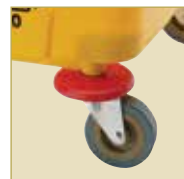

Powder-coated wringer handle with rubber grip

Easy-access slot on bucket fits 2" wide putty knife

Non-marking casters with bumpers