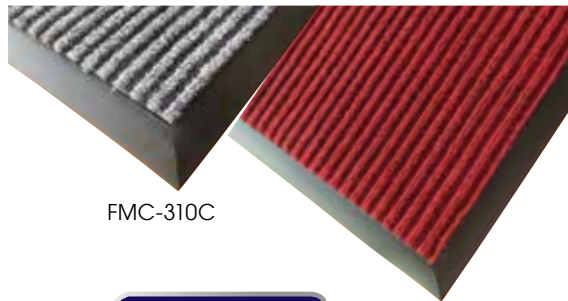

CARPET ENTRYWAY FLOOR MATS

- ◆ Vinyl backing prevents curling/ripping and stays flat
- ◆ Mats roll easily over the tapered rubber edge

| ITEM | DESCRIPTION | COLOR | UOM | CASE |
|----------|-------------|----------|------|------|
| FMC-310C | 3' x 10' | Charcoal | Each | 1 |
| FMC-310U | 3' x 10' | Burgundy | Each | 1 |
| FMC-35C | 3' x 5' | Charcoal | Each | 1 |
| FMC-35U | 3' x 5' | Burgundy | Each | 1 |
| FMC-46C | 4' x 6' | Charcoal | Each | 1 |
| FMC-46U | 4' x 6' | Burgundy | Each | 1 |

ENTRYWAY FLOOR MATS

FMC-310C

FMC-310U

Tapered, weighted, durable

ANTI-FATIGUE RUBBERIZED GEL FOAM FLOOR MAT

- ◆ Ideal for standing-in-place jobs
- ◆ Beveled edges reduce tripping
- ◆ Comfortable and supportive closed-cell foam
- ◆ Grease-resistant and waterproof
- ◆ 1/2" thick

- ◆ Anti-slip & anti-fatigue top-grade natural rubber
- ◆ Excellent drainage in wet areas
- ◆ All straight-edge mats are grease-resistant - use in grease-prone areas to prevent slipping
- ◆ Trim to customize size for best fit
- ◆ 3/4" thick

RBMH-35R

RBMH-35K

3/4" thick
Grease-resistant

Available flat or rolled

BEVELED EDGE FLOOR MATS

- ◆ Anti-slip & anti-fatigue top-grade natural rubber
- ◆ Tapered edges help reduce tripping
- ◆ RED beveled edge mats are grease-resistant - use in grease-prone areas to prevent slipping
- ◆ 1/2" thick