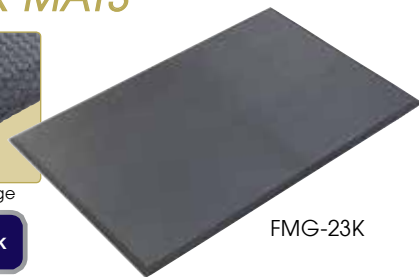

ANTI-SLIP & ANTI-FATIGUE FLOOR MATS

1/2" thick