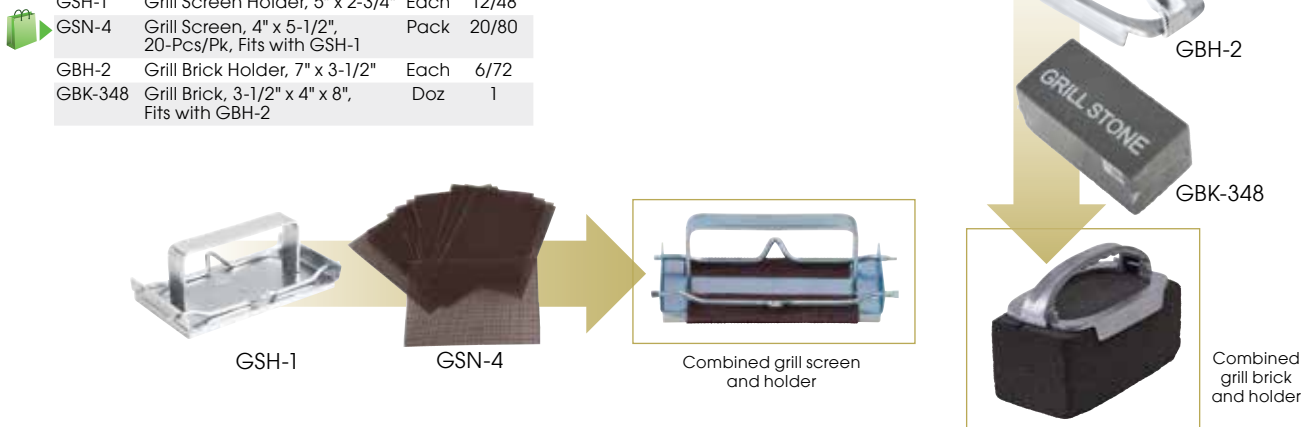

HEAVY-DUTY ALUMINUM GRILL SCRAPER

- ◆ Sharp and wide 6" blade
- ◆ Use the top-grip to apply added pressure when removing grease & grime from flat-tops or griddles
- ◆ Splash-guard positioned above scraper blade deflects and helps collect debris for easy cleanup

ITEM	DESCRIPTION	BLADE	UOM	CASE
SCRP-14	16"L x 4-1/2"H	6"	Each	1/12
SCRP-6B	Replacement Blade for SCR-14, 6-Pcs/Pk		Pack	1/12

GRILL MAINTENANCE

ALUMINUM DUAL-HANDLE GRILL SCRAPER

- ◆ Scraper head is tilted downward to deflect splashing

ITEM	DESCRIPTION	BLADE	UOM	CASE
SCRP-16	16" Scraper	5"	Each	1/6
SCRP-5B	Replacement Blade for SCR-16		Each	12/48

ALUMINUM GRILL SCRAPER

- ◆ Reversible blade angled scraper great for removing stuck-on food

ITEM	DESCRIPTION	BLADE	UOM	CASE
SCRP-12	12" Alu Scraper	4"	Each	6/48
SCRP-4B	Replacement Blades for SCR-12, 10-Pcs/Pk		Pack	10/400

BRICK & SCREEN GRILL CLEANERS

ITEM	DESCRIPTION	UOM	CASE
GSH-1	Grill Screen Holder, 5" x 2-3/4"	Each	12/48
GSN-4	Grill Screen, 4" x 5-1/2", 20-Pcs/Pk, Fits with GSH-1	Pack	20/80
GBH-2	Grill Brick Holder, 7" x 3-1/2"	Each	6/72
GBK-348	Grill Brick, 3-1/2" x 4" x 8", Fits with GBH-2	Doz	1