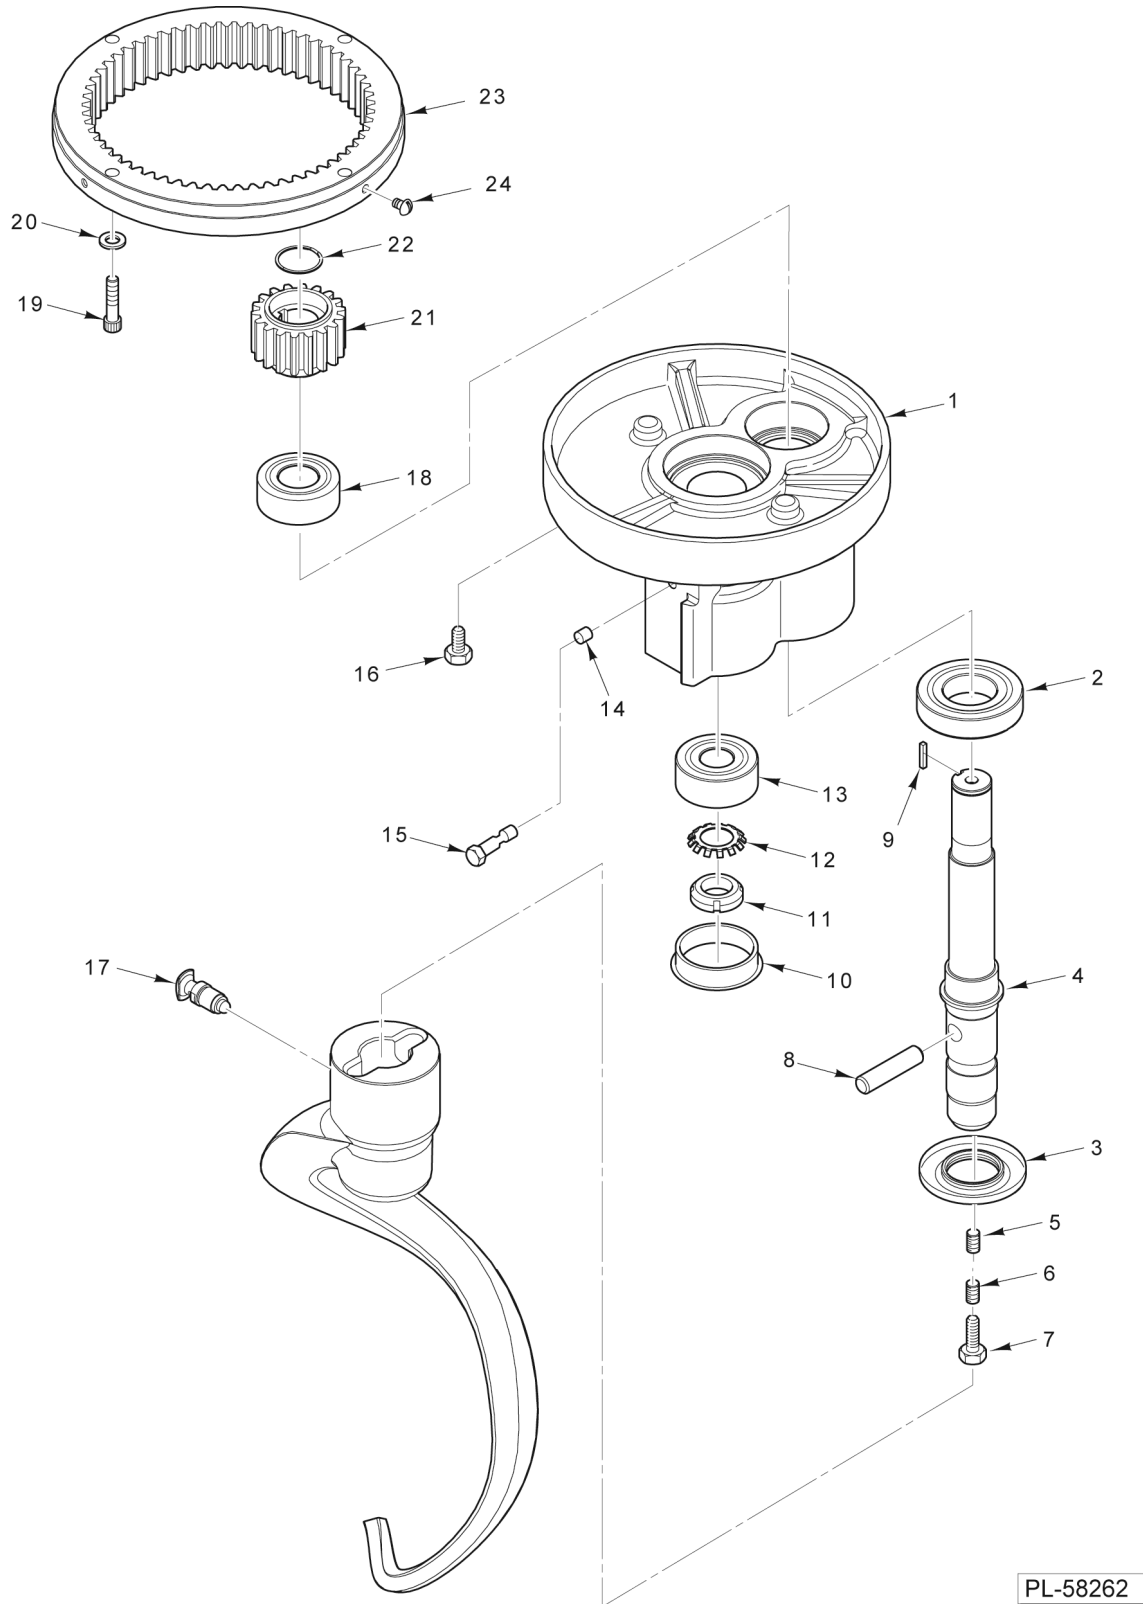

PL-58262

PLANETARY

PLANETARY

ILLUS.	PART NO.	NAME OF PART	AMT.
PL-58262			
1	00-873995-00002	Planetary.....	1
2	BB-007-01	Ball Bearing.....	1
3	00-292288	Seal.....	1
4	00-873923	Shaft - Agitator.....	1
5	00-007744	Set Screw Hdls., Cone Pt.....	1
6	SC-047-41	Set Screw 3/8-16 x 3/8 Hex Hdls., Cup Pt.....	1
7	00-064723	Plug - Agitator Shaft.....	1
8	00-873953	Pin - Agitator Shaft.....	1
9	00-012430-00154	Key 1/4 x 1/4 13/8.....	1
10	00-874291	Plug - Planetary (Plastic).....	1
11	NS-034-06	Lock Nut.....	1
12	WL-012-06	Lockwasher - Bearing 0.989 x 1.719.....	1
13	BB-021-52	Ball Bearing.....	1
14	00-874181	OBS. Order Item 15.....	1
15	00-938833	Screw, Scraper Mount.....	1
16	SC-041-26	Cap Screw 3/8-16 x 1/2 Hex Hd. (SST).....	2
17	00-874145	Plunger Assy.....	1
18	BB-021-35	Ball Bearing.....	1
19	SC-040-23	Cap Screw 3/8-16 x 1 1/4 Hex Soc. Hd.....	4
20	WL-019-92	Lockwasher 3/8 Helical.....	4
21	00-024270	Pinion - Internal (18T).....	1
22	RR-005-08	Retaining Ring.....	1
23	00-437692	Gear - Internal.....	1
24	SC-021-37	Mach. Screw 1/4-20 x 3/8 Slotted Rd. Hd. (SST).....	3
	SC-128-80	Mach. Screw 1/4-20 x 3/8 Tx. Button Hd. (SST).....	3