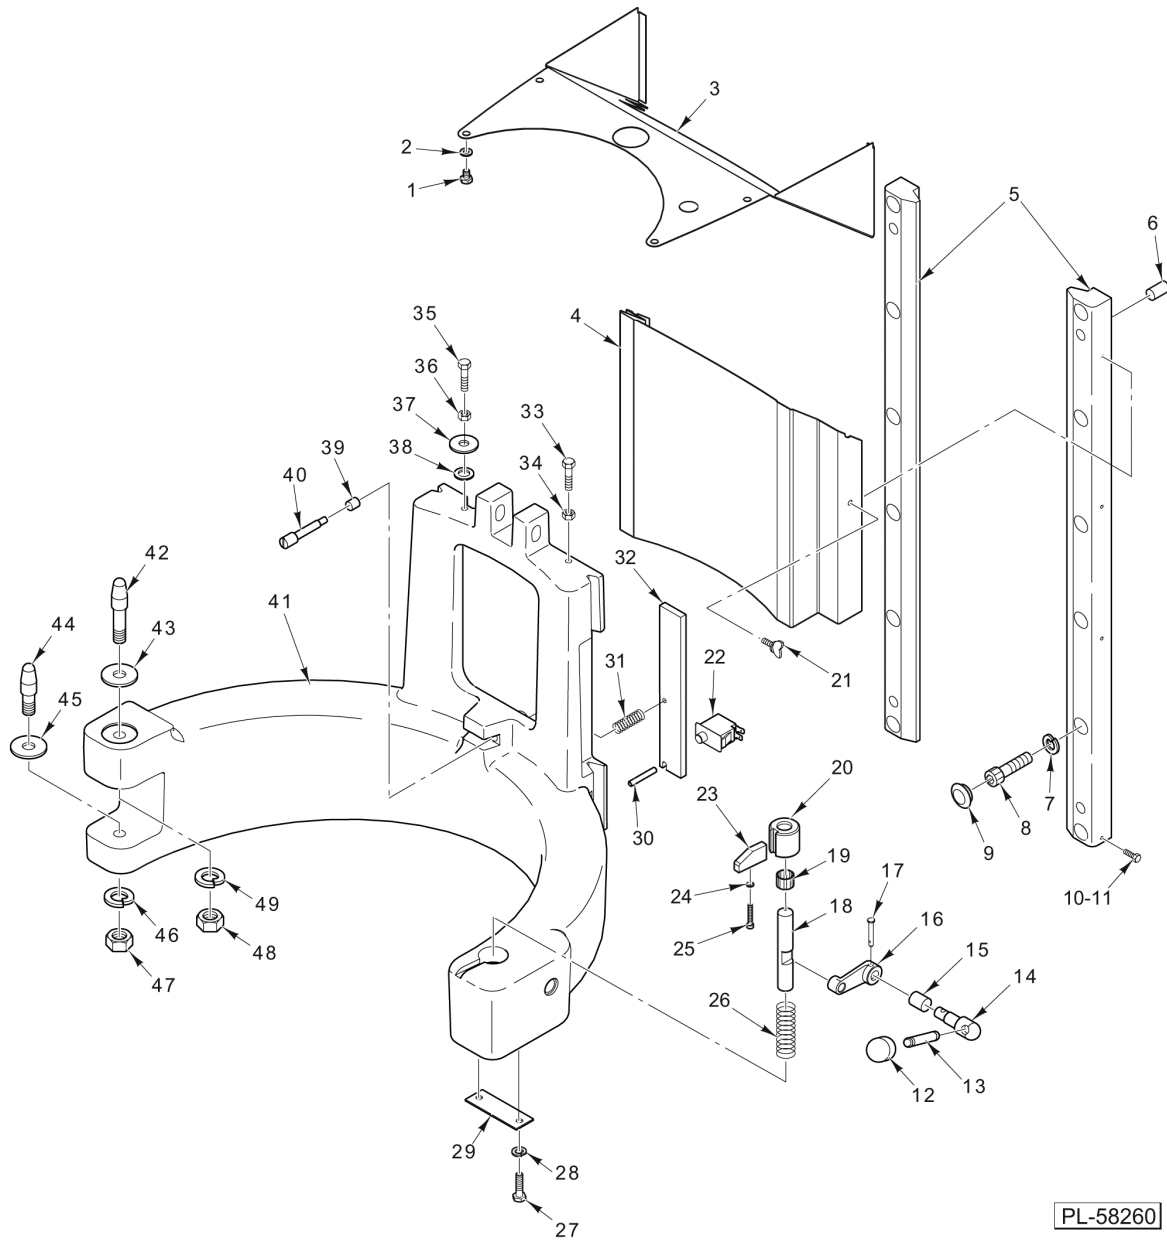

BOWL SUPPORT

BOWL SUPPORT

ILLUS.	PART NO.	NAME OF PART	AMT.
PL-58260			
1	SC-062-20	Cap Screw 1/4-20 x 3/8 Hex Hd.....	4
2	WL-003-38	Lockwasher 1/4 Helical.....	4
3	00-916378	Cover - Upper Apron.....	1
4	00-916379	Apron - Lower.....	1
5	00-873885	Slideway.....	2
6	00-011800-00264	Dowel.....	2
7	WL-004-02	Lockwasher 3/8 Helical.....	12
8	SC-092-62	Cap Screw 3/8-16 x 11/2 Hex Soc. Hd.....	12
9	PB-004-90	Cap.....	12
10	SC-128-48	Mach. Screw 10-24 x 1/4 Hex Hd.....	6
11	SC-128-69	Mach. Screw 10-24 x 3/8 Tx. Button Hd. (ML-134341).....	8
12	00-875356	Handle - Lift Lever.....	1
13	00-874197	Shaft - Bowl Pin Handle.....	1
14	00-874220	Handle - Bowl Pin.....	1
15	00-874138	Bushing - Bowl Pin Cam.....	1
16	00-874218	Clevis - Bowl Lock.....	1
17	00-874388	Detent - Clevis Pin.....	1
18	00-874219	Pin - Bowl (RH).....	1
19	00-874499	Bushing - Bowl Lock Pin.....	1
20	00-874506	Button - Rest Bowl.....	1
21	00-070641-00009	Thumb Screw (All Except ML-134341).....	2
22	00-087711-00338	Switch - Panel Front.....	1
23	00-874113	Ramp - Wear.....	1
24	WL-003-12	Washer.....	1
25	SC-040-92	Cap Screw 8-32 x 1 Hex Socket Hd.....	1
26	00-874198	Spring - Bowl Pin.....	1
27	SC-036-14	Cap Screw 1/4-20 x 1/2 Hex Hd.....	2
28	WL-003-38	Lockwasher 1/4 Helical.....	2
29	00-874199	Strap - Spring Retaining.....	1
30	RP-005-12	Roll Pin 0.187 x 1.250 Lg.....	1
31	00-874496	Spring - Pushplate.....	1
32	00-874464	Plate - Push.....	1
33	SC-041-13	Cap Screw 5/16-18 x 1 Hex Hd. (SST).....	1
34	NS-013-14	Nut 5/16-18 Hex.....	1
35	SC-041-13	Cap Screw 5/16-18 x 1 Hex Hd. (SST).....	1
36	NS-013-14	Nut 5/16-18 Hex.....	1
37	WS-005-33	Washer (SST).....	1
38	WS-006-36	Washer.....	3
39	00-874492	Bushing - Bowl-In.....	1
40	00-874458	Plunger - Bowl-In.....	1
41	00-873844-00003	Yoke.....	1
42	00-873845	Pin - Bowl.....	1
43	00-874084	Bushing - Bowl Support.....	1
44	00-873846	Pin - Bowl.....	1
45	00-874084	Bushing - Bowl Support.....	1
46	WL-004-12	Lockwasher 1/2 Helical.....	1
47	NS-013-30	Nut 1/2-13 Hex.....	1
48	NS-013-30	Nut 1/2-13 Hex.....	1
49	WL-004-12	Lockwasher 1/2 Helical.....	1
	00-874139-00002	Bowl Lock Handle Assy. (Welded) (ML-134341).....	1