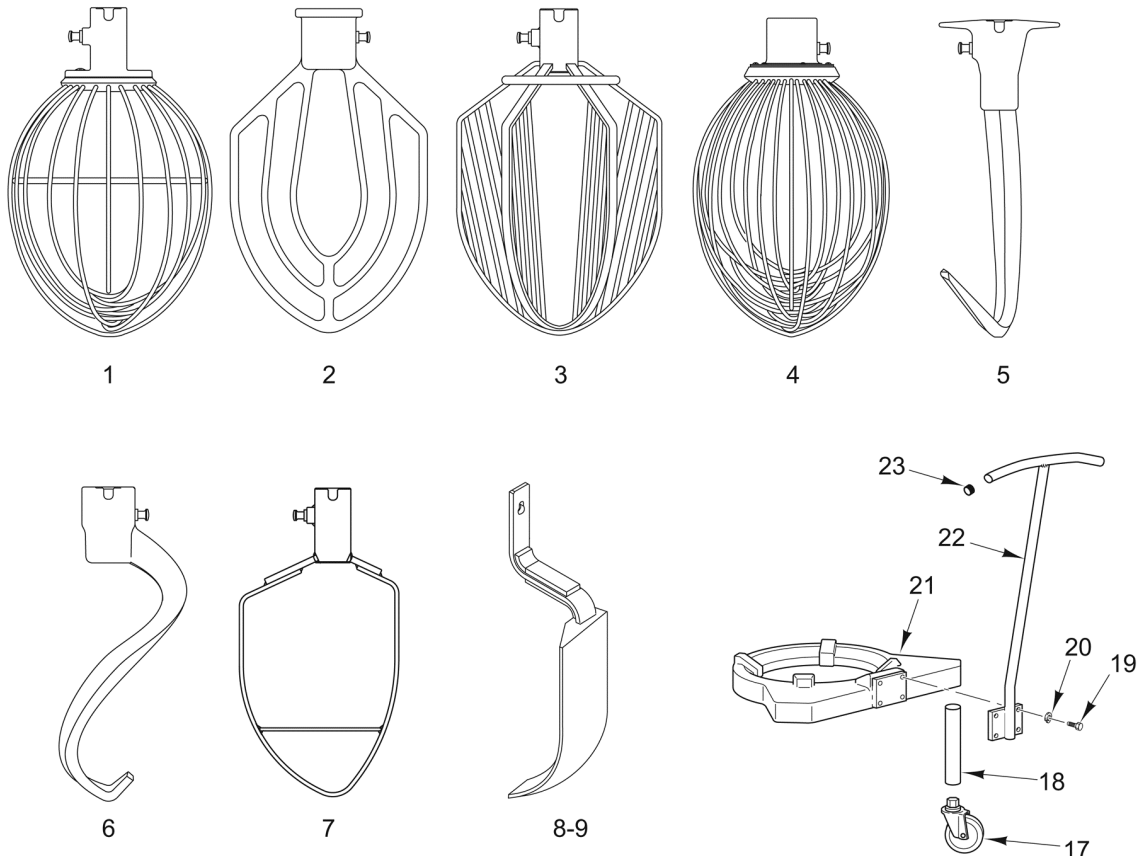

### BOWL GUARD

**BOWL GUARD**

ILLUS. PL-58261	PART NO.	NAME OF PART	AMT.
1	00-874124	Wire Cage.....	1
2	00-874124-00002	Wire Cage (Security).....	1
3	00-874126	Shoe - Front.....	1
4	SC-123-07	Mach. Screw 8-32 x 1/2 Slotted Truss Hd.....	1
5	SC-128-66	Mach. Screw 8-32 x 1/2 Tx. Button Hd. (ML-134341).....	1
6	00-437720	Key - Shoe.....	1
7	00-437433-00002	Shoe - Adjustable (All except ML-134341).....	1
8	00-437433-00003	Shoe - Adjustable (ML-134341).....	1
9	SC-122-45	Mach. Screw 1/4-20 x 3/8 Slotted Truss Hd.....	2
10	SC-128-65	Mach. Screw 1/4-20 x 1/2 Tx. Button Hd. (SST) (ML-134341).....	2
11	00-874127	Shoe - Fixed.....	1
12	SC-122-45	Mach. Screw 1/4-20 x 3/8 Slotted Truss Hd.....	2
13	SC-128-80	Mach. Screw 1/4-20 x 3/8 Tx. Button Hd. (SST).....	2
14	00-874123	Guard - Splash & Drip.....	1
15	SC-021-37	Mach. Screw 1/4-20 x 3/8 Slotted Rd. Hd. (SST).....	3
16	SC-128-80	Mach. Screw 1/4-20 x 3/8 Tx. Button Hd. (SST).....	3
17	00-875603	Bowl Assy. (60 Quart) (Packaged).....	1
18	00-875604	Bowl Assy. (40 Quart) (Packaged) (Not Shown).....	1
19	SC-122-45	Mach. Screw 1/4-20 x 3/8 Slotted Truss Hd.....	2
20	SC-128-80	Mach. Screw 1/4-20 x 3/8 Tx. Button Hd. (SST).....	2
21	00-874168	Stop - Cage.....	1
	00-512987	Adhesive (ML-134341).....	AR
	00-916004	Wire Cage Assy.....	1
	00-916004-00002	Wire Cage Assy. - Security.....	AR
	00-438824	Chute - Ingredient (Packaged).....	1