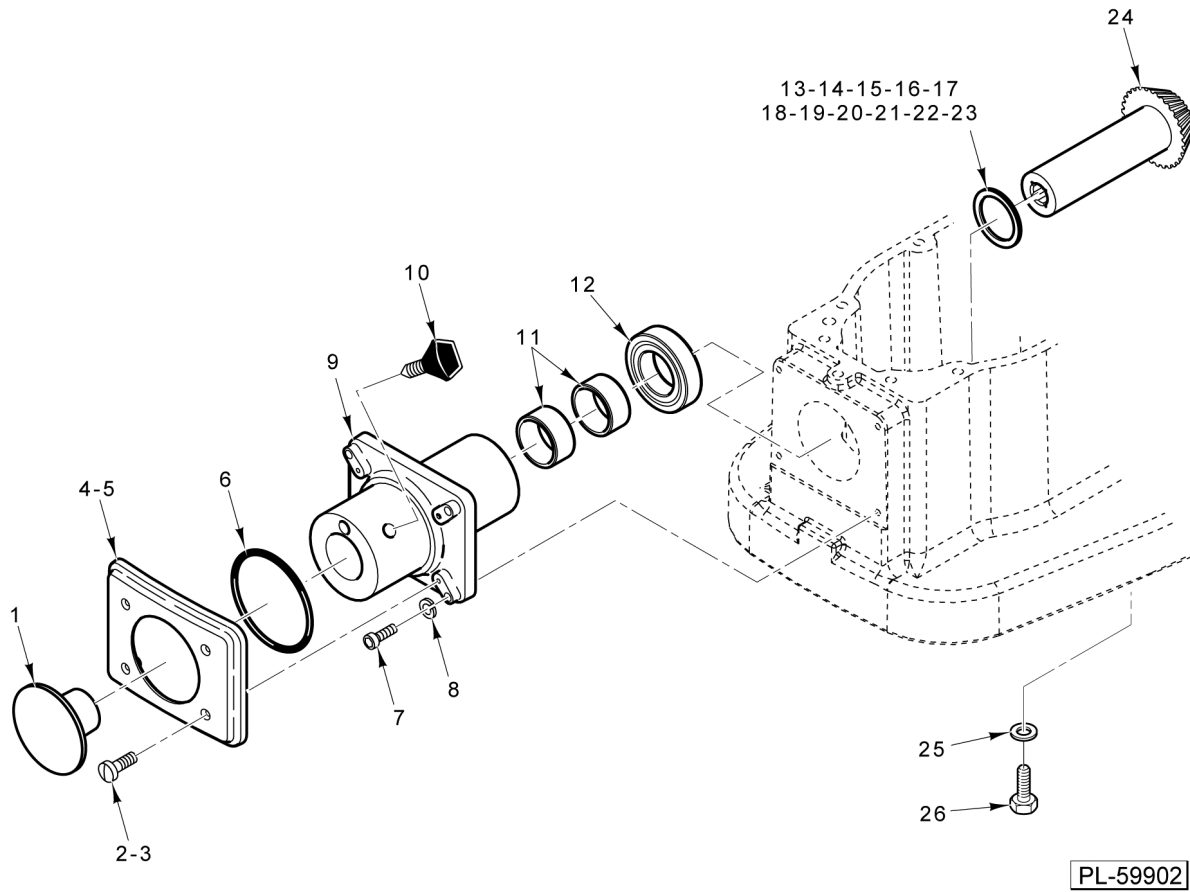

ATTACHMENT HUB

ATTACHMENT HUB

ILLUS.	PART NO.	NAME OF PART	AMT.
1	00-917221	Plug - Attachment (Plastic).....	1
	00-938670	Plug - Attachment (Metallic)(Starting S/N: 31-1622206).....	1
2	SC-079-04	Mach. Screw 8-32 x 3/4 Phil. Oval Hd. (SST).....	4
3	SC-128-85	Mach. Screw 8-32 x 3/4 Tx. Flat Hd. (SST) (ML-141069).....	4
4	00-917222	Panel - Front.....	1
5	00-875813	Seal - Front Cover.....	1
6	OR-001-09	O-Ring.....	1
7	SD-036-13	Self-Tapping Screw 1/4-20 x 1-1/4 Hex Washer Hd., Type T.....	4
8	WL-003-38	Lockwasher 1/4 Helical.....	4
9	00-874290-00005	Hub - Attachment.....	1
10	00-108197-00001	Thumb Screw 1-1/4.....	1
11	BN-002-06	Bearing - Needle.....	2
12	BB-013-03	Ball Bearing - Nice #618.....	1
13	00-061920-00001	Washer - Thrust (0.076 Thk.).....	AR
14	00-061920-00002	Washer - Thrust (0.079 Thk.).....	AR
15	00-061920-00003	Washer - Thrust (0.082 Thk.).....	AR
16	00-061920-00004	Washer - Thrust (0.085 Thk.).....	AR
17	00-061920-00005	Washer - Thrust (0.088 Thk.).....	AR
18	00-061920-00006	Washer - Thrust (0.091 Thk.).....	AR
19	00-061920-00007	Washer - Thrust (0.094 Thk.).....	AR
20	00-061920-00008	Washer - Thrust (0.097 Thk.).....	AR
21	00-061920-00009	Washer - Thrust (0.100 Thk.).....	AR
22	00-061920-00010	Washer - Thrust (0.103 Thk.).....	AR
23	00-061920-00011	Washer - Thrust (0.106 Thk.).....	AR
24	00-874277	Pinion - Bevel (24T).....	1
25	WS-021-21	Washer 0.500 x 0.750 x 0.093 (Nylon).....	1
26	SC-041-42	Cap Screw 1/2-20 x 1 Hex Hd. (SST).....	1