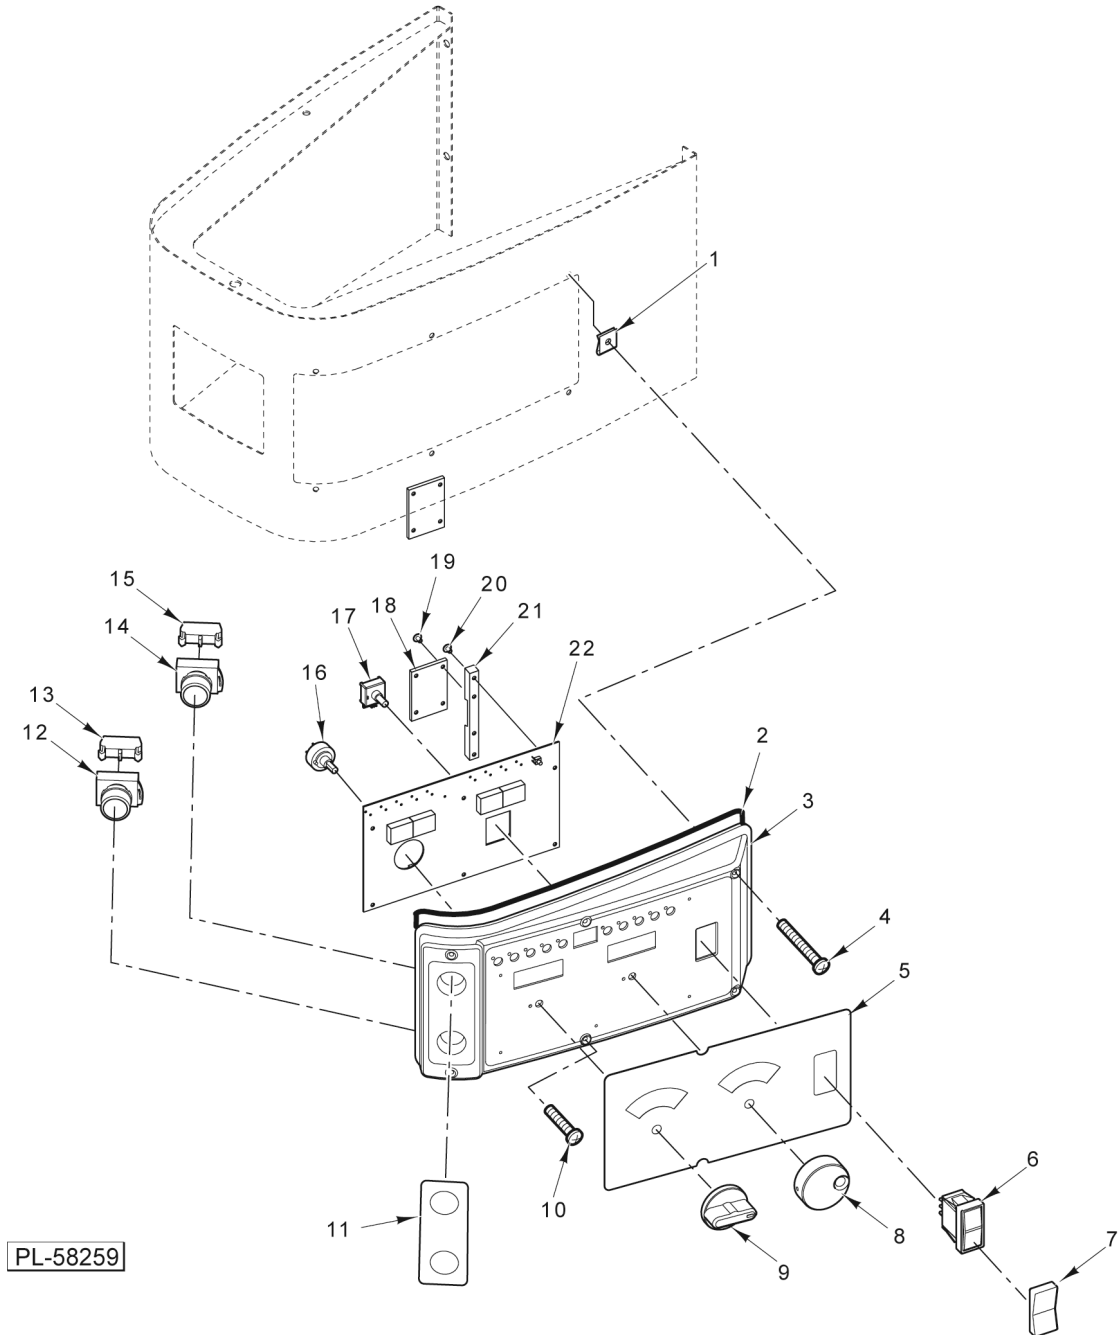

23 00-916668-00001 Cable - Timer

PART NOT ILLUSTRATED

CONTROL PANEL

CONTROL PANEL

ILLUS.	PART NO.	NAME OF PART	AMT.
PL-58259			
1	00-874338	Fastener - Self-Retaining.....	6
2	00-875814	Seal - Control Panel.....	1
3	00-917220	Panel - Control.....	1
4	SC-128-40	Mach. Screw 8-32 x 2 1/4 Phil. Oval Hd. (SST).....	2
	00-874468	Extension - Screw (ML-134341).....	2
5	00-916231	Overlay (HL600) (Standard Timer).....	1
	00-916232	Overlay (HL600) (Recipe Timer) (ML-134317).....	1
	00-875568	Overlay (HL661) (ML-134342).....	1
	00-875569	Overlay (HL662) (ML-134318).....	1
6	00-087711-330-1	Switch - Rocker.....	1
7	00-937533	Switch Cover.....	1
8	00-875724	Knob - Timer.....	1
9	00-874630	Knob - Speed Selector.....	1
10	SC-128-39	Mach. Screw 8-32 x 1 1/2 Phil. Oval Hd. (SST).....	4
	SC-128-84	Mach. Screw 8-32 x 1 1/2 Tx. Flat Hd. (SST) (ML-134341).....	6
11	00-875451	Label (Mix/Stop).....	1
12	00-478752-00002	Switch - Operator (Stop).....	1
	00-478751-00001	Cap - Round Push Button (Extended).....	1
13	00-087711-322-4	Block - Contact (Stop).....	1
14	00-478752-00001	Switch - Operator (Start).....	1
	00-478753-00001	Cap - Push Button (Start).....	1
15	00-087711-322-3	Block - Contact (Start).....	1
16	00-874631	Potentiometer Assy. (Speed Selector).....	1
17	00-875723	Encoder Assy. (Time Selector).....	1
18	00-916818	Interface - Circuit Board Assy.....	1
	00-916063	Bumper - Adhesive.....	2
19	SD-038-49	Self-Tapping Screw 6-32 x 1/2 Hex Washer Hd., Type RL.....	2
20	SD-039-23	Self-Tapping Screw 6-32 x 1/4 Hex Washer Hd., Type RL.....	6
21	00-916061	Block - Interface Mounting.....	1
22	00-916659	PCB Assy. (Recipe Timer) (ML-134317).....	1
	00-916658	PCB Assy. (Standard Timer).....	1
23	00-916668-00001	Cable - Timer.....	1