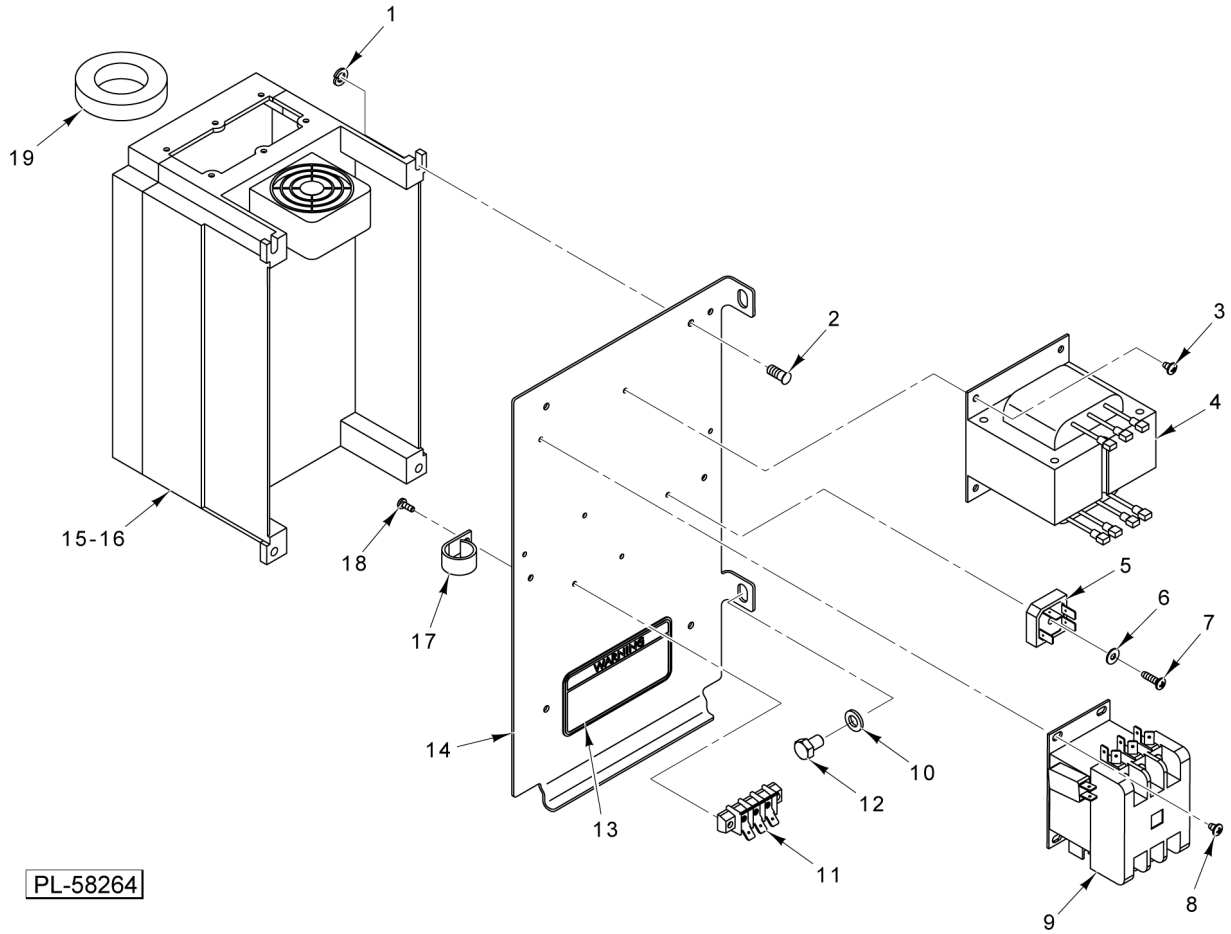

## CONTROL PANEL

ILLUS.	PART NO.	NAME OF PART	AMT.
PL-58259			
1	00-874338	Fastener - Self-Retaining.....	6
2	00-875814	Seal - Control Panel.....	1
3	00-917220	Panel - Control.....	1
4	SC-128-40	Mach. Screw 8-32 x 2 1/4 Phil. Oval Hd. (SST).....	2
	00-874468	Extension - Screw (ML-134341).....	2
5	00-916231	Overlay (HL600) (Standard Timer).....	1
	00-916232	Overlay (HL600) (Recipe Timer) (ML-134317).....	1
	00-875568	Overlay (HL661) (ML-134342).....	1
	00-875569	Overlay (HL662) (ML-134318).....	1
6	00-087711-330-1	Switch - Rocker.....	1
7	00-937533	Switch Cover.....	1
8	00-875724	Knob - Timer.....	1
9	00-874630	Knob - Speed Selector.....	1
10	SC-128-39	Mach. Screw 8-32 x 1 1/2 Phil. Oval Hd. (SST).....	4
	SC-128-84	Mach. Screw 8-32 x 1 1/2 Tx. Flat Hd. (SST) (ML-134341).....	6
11	00-875451	Label (Mix/Stop).....	1
12	00-478752-00002	Switch - Operator (Stop).....	1
	00-478751-00001	Cap - Round Push Button (Extended).....	1
13	00-087711-322-4	Block - Contact (Stop).....	1
14	00-478752-00001	Switch - Operator (Start).....	1
	00-478753-00001	Cap - Push Button (Start).....	1
15	00-087711-322-3	Block - Contact (Start).....	1
16	00-874631	Potentiometer Assy. (Speed Selector).....	1
17	00-875723	Encoder Assy. (Time Selector).....	1
18	00-916818	Interface - Circuit Board Assy.....	1
	00-916063	Bumper - Adhesive.....	2
19	SD-038-49	Self-Tapping Screw 6-32 x 1/2 Hex Washer Hd., Type RL.....	2
20	SD-039-23	Self-Tapping Screw 6-32 x 1/4 Hex Washer Hd., Type RL.....	6
21	00-916061	Block - Interface Mounting.....	1
22	00-916659	PCB Assy. (Recipe Timer) (ML-134317).....	1
	00-916658	PCB Assy. (Standard Timer).....	1
23	00-916668-00001	Cable - Timer.....	1