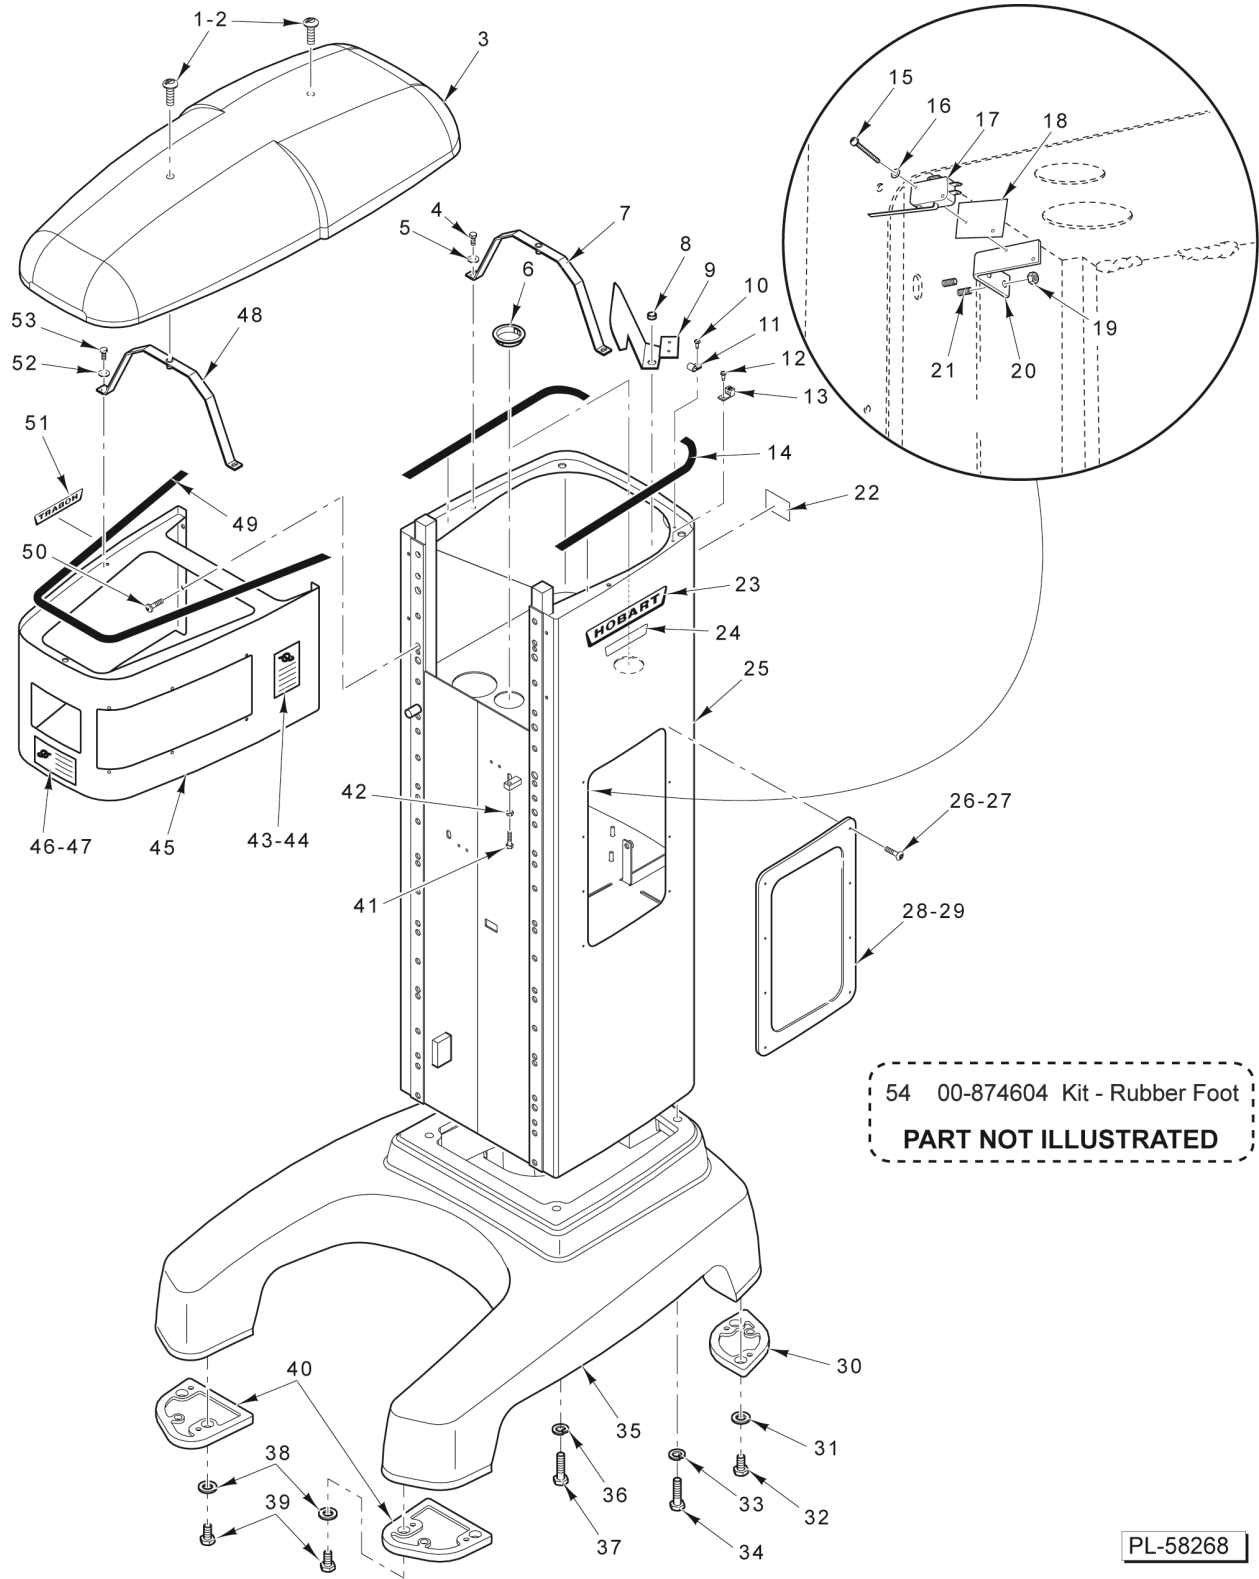

BASE AND PEDESTAL

PL-58268

BASE AND PEDESTAL

ILLUS.	PART NO.	NAME OF PART	AMT.
PL-58268			
1	SC-120-29	Mach. Screw 1/4-20 x 1 Phil. Oval Hd.....	2
2	SC-128-63	Mach. Screw 1/4-20 x 2 Tx. Flat Hd. (SST) (ML-134341).....	2
3	00-917437	Cover - Top.....	1
4	SC-036-06	Cap Screw 1/4-20 x 1 Hex Hd.....	2
5	WS-003-43	Washer.....	2
6	FE-026-28	Bushing - Electric Snap.....	2
7	00-874222	Rear Strap Assy. - Rear.....	1
8	FE-021-13	Bushing - Electric Split.....	1
9	00-916173	Shield - Wire.....	1
10	SD-029-02	Self-Tapping Screw 10-24 x 1/2 Slotted Pan Hd., Type F.....	1
11	00-078752-00003	Clamp - Cable.....	1
12	SD-029-02	Self-Tapping Screw 10-24 x 1/2 Slotted Pan Hd., Type F.....	1
13	00-118544-00001	Lug - Solderless.....	1
14	00-874512-00001	Seal - Top Cover (Rear).....	2
15	SC-060-40	Mach. Screw 4-40 x 5/8 Slotted Rd. Hd.....	4
16	WL-003-03	Lockwasher #4 Helical.....	4
17	00-087711-00248	Switch - Bowl Height.....	2
18	00-439892	Insulator - Switch.....	2
19	NS-09-30	Nut 10-32 Hex.....	4
20	00-874109	Bracket - Bowl Travel Switch.....	2
21	00-113631-00040	Stud - Self-Clinching.....	4
22	00-438131-061-1	Label - Warning (California).....	1
23	00-874401	Logo - Hobart.....	1
24	00-874379	Label - Legacy.....	1
25	00-916132-00002	Pedestal, Machining.....	1
26	SD-009-41	Self-Tapping Screw 8-32 x 3/8 Slotted Pan Hd., Type F (SST).....	8
27	SC-128-66	Mach. Screw 8-32 x 1/2 Tx. Button Hd. (SST) (ML-134341).....	8
28	00-874238-00001	Cover - Side (Incls. Item 29).....	1
29	00-875815	Seal - Side Panel.....	2
30	00-874585	Foot - Rear.....	2
31	WS-006-36	Washer.....	4
32	SC-110-03	Cap Screw 3/8-16 x 3/4 Hex Socket Hd.....	4
33	WL-004-11	Lockwasher 1/2 Helical.....	2
34	SC-062-83	Cap Screw 1/2-13 x 1 1/2 Hex Hd.....	2
35	00-873950-002-1	Base.....	1
36	WL-004-11	Lockwasher 1/2 Helical.....	6
37	SC-128-47	Cap Screw 1/2-13 x 3 Hex Hd.....	6
38	WS-006-36	Washer.....	4
39	SC-110-03	Cap Screw 3/8-16 x 3/4 Hex Socket Hd.....	4
40	00-874152	Foot - Front.....	2
41	SC-041-13	Cap Screw 5/16-18 x 1 Hex Hd. (SST).....	1
42	NS-013-14	Nut 5/16-18 Hex.....	1
43	00-438131-00001	Plate - Caution.....	1
44	RS-003-04	Rivet.....	1
45	00-916196	Wrapper Assy. (Transmission).....	1
46	00-438131-00002	Plate - Warning.....	1
47	RS-003-04	Rivet.....	1
48	00-874223	Strap Assy. - Front.....	1
49	00-874512-00002	Seal - Top Cover.....	1
50	SD-039-06	Self-Tapping Screw 1/4-20 x 3/4 Hex Washer Hd., Type F.....	4
51	00-118365	Decal - Hobart.....	1
52	WS-003-43	Washer.....	2
53	SC-036-06	Cap Screw 1/4-20 x 1 Hex Hd.....	2
54	00-874604	Kit - Rubber Foot.....	1