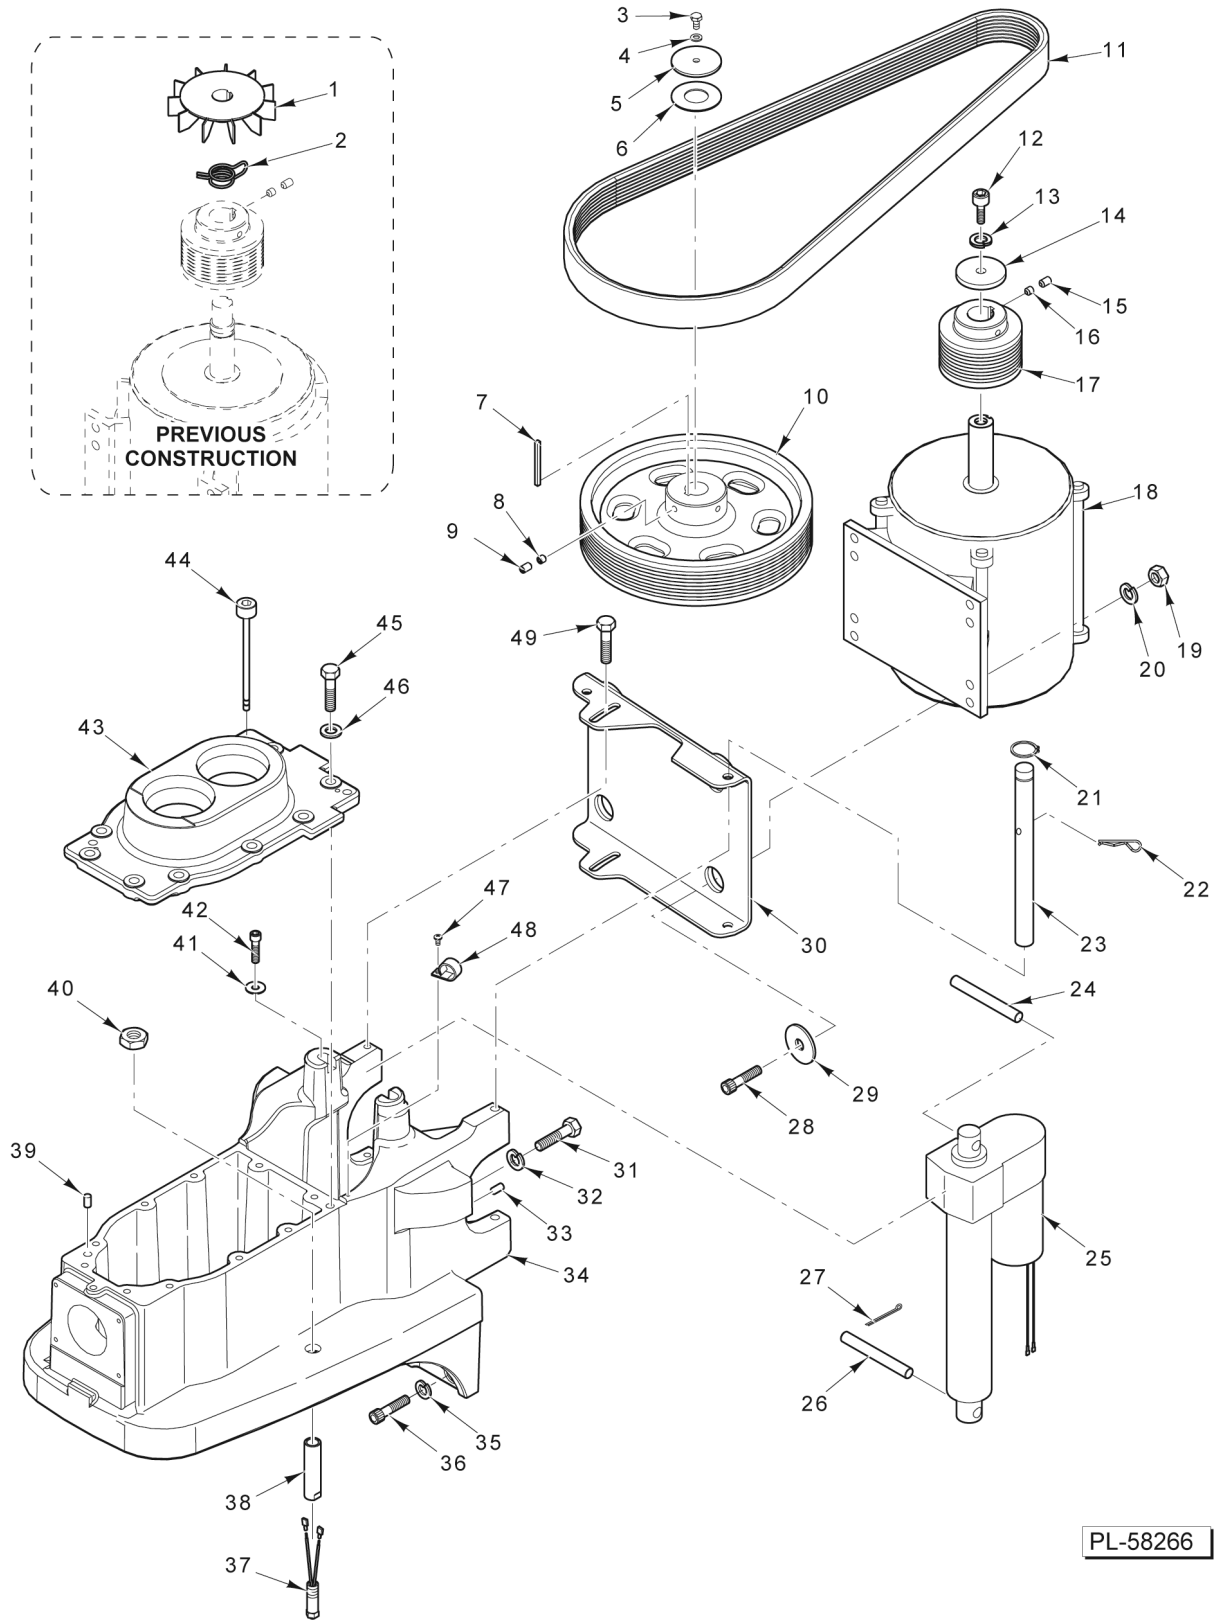

PL-58266

TRANSMISSION CASE AND MOTOR

TRANSMISSION CASE AND MOTOR

ILLUS.	PART NO.	NAME OF PART	AMT.
PL-58266			
1	00-916530	Fan - Cooling.....	1
2	00-916531	Clamp.....	1
3	SC-036-14	Cap Screw 1/4-20 x 1/2 Hex Hd.....	1
	SC-121-72	Mach. Screw 1/4-20 x 1/2 Tx. Button Hd. (ML-134341).....	1
4	WL-003-38	Lockwasher 1/4 Helical.....	1
5	00-874345-00003	Washer - Special.....	1
6	00-874345-00004	Washer - Special.....	1
7	00-012430-00177	Key 1/4 x 1/4 x 2 1/2.....	1
8	SC-047-31	Set Screw 5/16-18 x 5/16 Hex Hdls., Cup Pt.....	2
9	SC-047-34	Set Screw 5/16-18 x 1/2 Hex Hdls., Cup Pt.....	2
10	00-874000	Sheave - Driven.....	1
11	00-873921-00002	Belt.....	1
12	SC-118-69	Cap Screw M8 x 1 1/4 x 16mm Hex Socket Hd.....	1
13	WL-020-13	Lockwasher M8 Helical.....	1
14	00-874345-00006	Washer (Special).....	1
15	SC-047-34	Set Screw 5/16-18 x 1/2 Hex Hdls., Cup Pt.....	2
16	SC-047-31	Set Screw 5/16-18 x 5/16 Hex Hdls., Cup Pt.....	2
17	00-873999	Sheave - Drive.....	1
18	00-917676	Motor - 3 Hp.....	1
19	NS-013-22	Nut 3/8-16 Hex.....	4
	00-012430-00163	Key 1/4 x 1/4 x 1 3/4.....	1
20	WL-004-06	Lockwasher 3/8 Helical.....	4
21	RR-004-19	Retaining Ring.....	2
22	00-874241	Pin - Pivot Motor Bracket.....	1
23	00-874315	Pin - Actuator (Upper).....	1
24	00-874057	Actuator (Bowl Lift).....	1
25	00-874117	Pin - Clevis.....	1
26	PC-003-50	Cotter Pin 7/64 x 1 Lg.....	1
27	SC-040-23	Cap Screw 3/8-16 x 1 1/4 Hex Soc. Hd.....	4
28	WS-006-36	Washer.....	4
29	00-916331	Plate - Mounting.....	1
30	SC-062-67	Cap Screw 1/2-13 x 2 1/4 Hex Hd.....	2
31	WL-004-11	Lockwasher 1/2 Helical.....	2
32	00-011800-00221	Dowel.....	2
33	00-873996-00003	Case - Transmission.....	1
34	WL-004-11	Lockwasher 1/2 Helical.....	2
35	SC-040-36	Cap Screw 1/2-13 x 1 3/4 Soc. Hex Hd.....	2
36	00-874958-00001	Switch - Reed & Extension.....	1
37	00-874128	Extension - Bowl Guard Switch (Bowl Guard).....	1
38	00-011800-00224	Dowel.....	2
39	NS-017-46	Jam Nut 3/4-10 Hex.....	1
40	WS-006-36	Washer.....	2
41	SC-040-16	Cap Screw 5/16-18 x 1 Hex Soc. Hd.....	2
42	00-873916-00002	Cover - Transmission.....	1
43	00-874131	Dipstick.....	1
44	SC-062-48	Cap Screw 3/8-16 x 1 1/8 Hex Hd.....	10
45	WL-004-04	Lockwasher 3/8 Helical.....	10
46	SC-018-62	Mach. Screw 10-24 x 3/8.....	1
47	00-294677-00003	Clamp.....	1
48	SC-123-50	Cap Screw 3/8-16 x 1 Hex Washer Hd.....	2
	00-916734-00001	Harness - Wiring.....	1