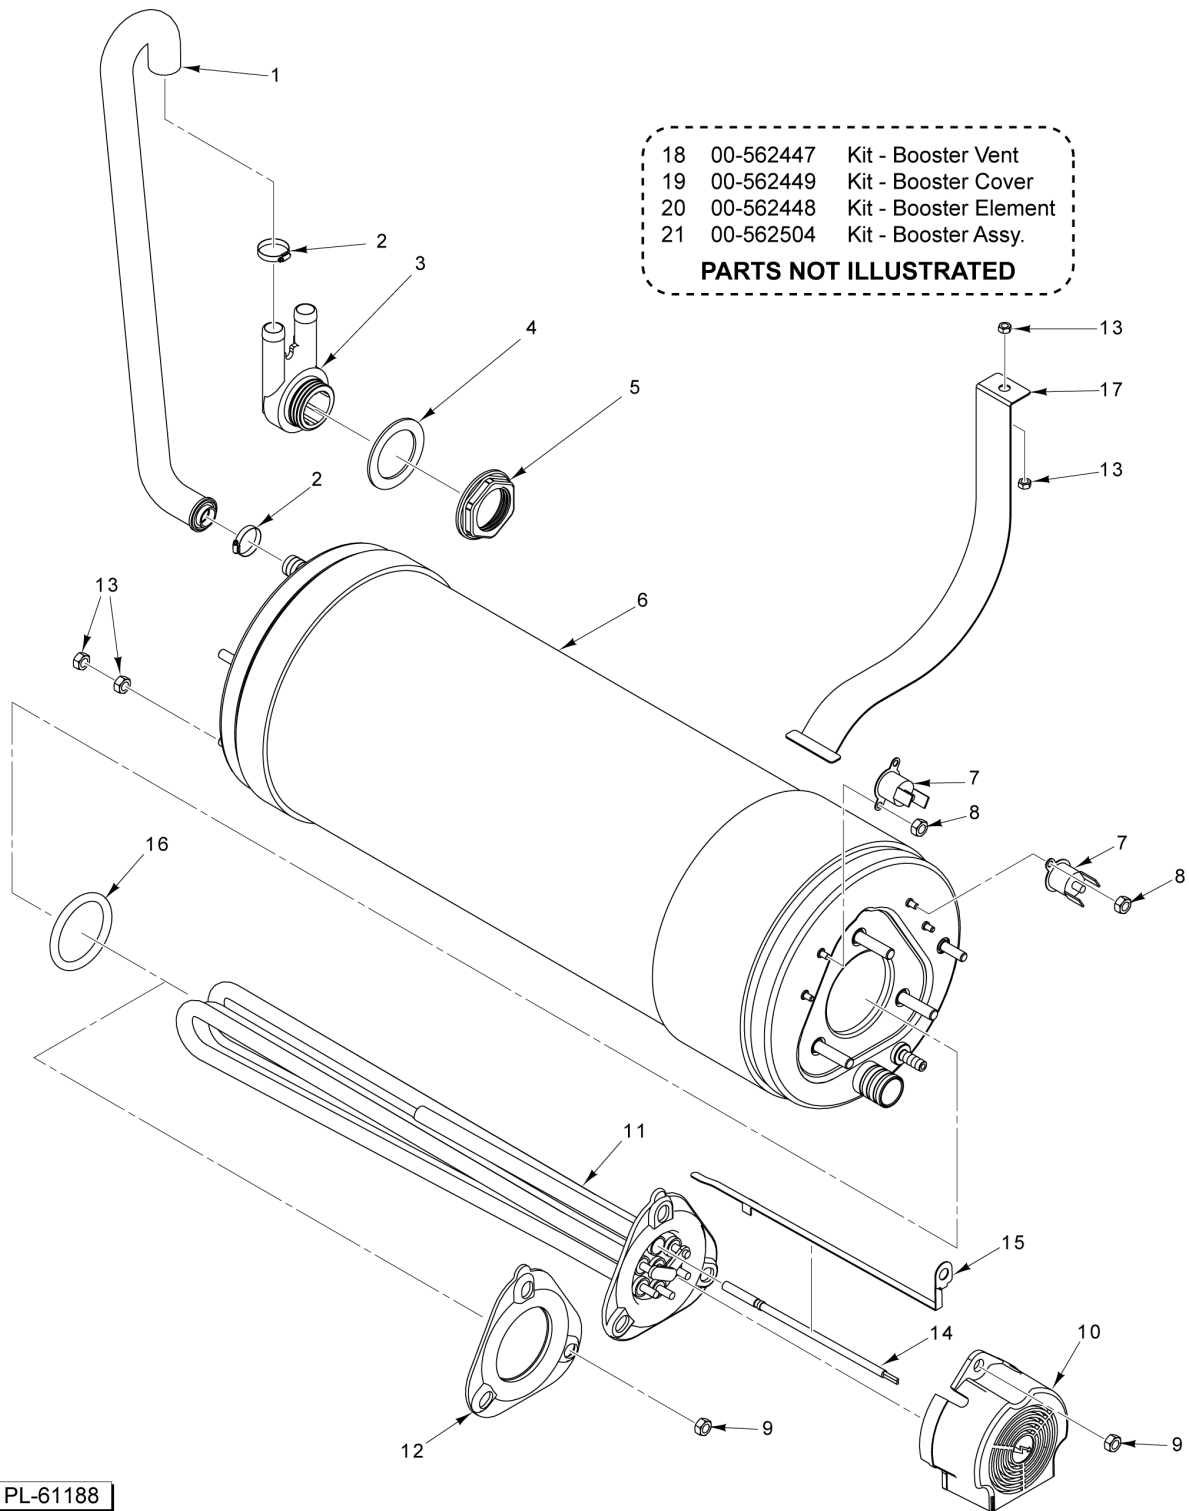

PL-61186

DOOR ASSEMBLY

DOOR ASSEMBLY

ILLUS.	PART NO.	NAME OF PART	AMT.
PL-61186			
1		Lock.....	1
2		Stake - Door Closure.....	1
3		Gasket - Door.....	1
4		Seal - Door.....	1
5		Panel - Door.....	1
6		Screw M5 x 20.....	2
7		Pivot - Door Hinge.....	2
8		Pin - Hook.....	2
9		Spring Assy. - Door Extension.....	2
10		Nut M5 x 4.....	4
11		Flat Washer.....	6
12		Tie Rod - Door.....	2
13		Stop Bar - Door.....	2
14		Contact - Door Closing.....	2
15		Stop Nut M6.....	2
16		Bracket - Door Hinge.....	2
17	00-562442	Kit - Door Linkage (Incls. Items 6 thru 16).....	1
18	00-562441	Kit - Door Latch (Incls. Items 1 & 2).....	1
19	00-562440	Kit - Door Seal (Incls. Items 3 & 4).....	1
20	00-562443	Kit - Door Assy. (Incls. Items 1 thru 16).....	1

16 00-562439 Kit - Booster Air Trap
 17 00-975191 Fill Hose Assy.
PART NOT ILLUSTRATED

FILL AIR GAP

PL-61187

FILL AIR GAP

ILLUS.	PART NO.	NAME OF PART	AMT.
PL-61187			
1	01-297510-00001	Air Gap.....	1
2	00-941940	Washer - Air Gap.....	1
3	00-974952	Nut - Adapter.....	1
4	00-558090	Clamp.....	4
5	00-562445-00001	Hose 10mm ID x 17mm OD x 500mm.....	AR
6	00-562445-00002	Hose 10mm ID x 17mm OD x 325mm.....	AR
7	00-941726-00012	Hose 3/8 (30 In. Lg.).....	AR
8	00-975178	Fill Valve (120 V.).....	1
9		Clamp (Worm Drive).....	2
10		Hose - Booster.....	1
11		Boiler - Loading System.....	1
12		Clamp - Hose.....	2
13		Sensor - Pressure.....	1
14		Bracket.....	1
15		Tubing.....	AR
16	00-562439	Kit - Booster Air Trap (Incls. Items 9 thru 15).....	AR
17	00-975191	Fill Hose Assy.....	1