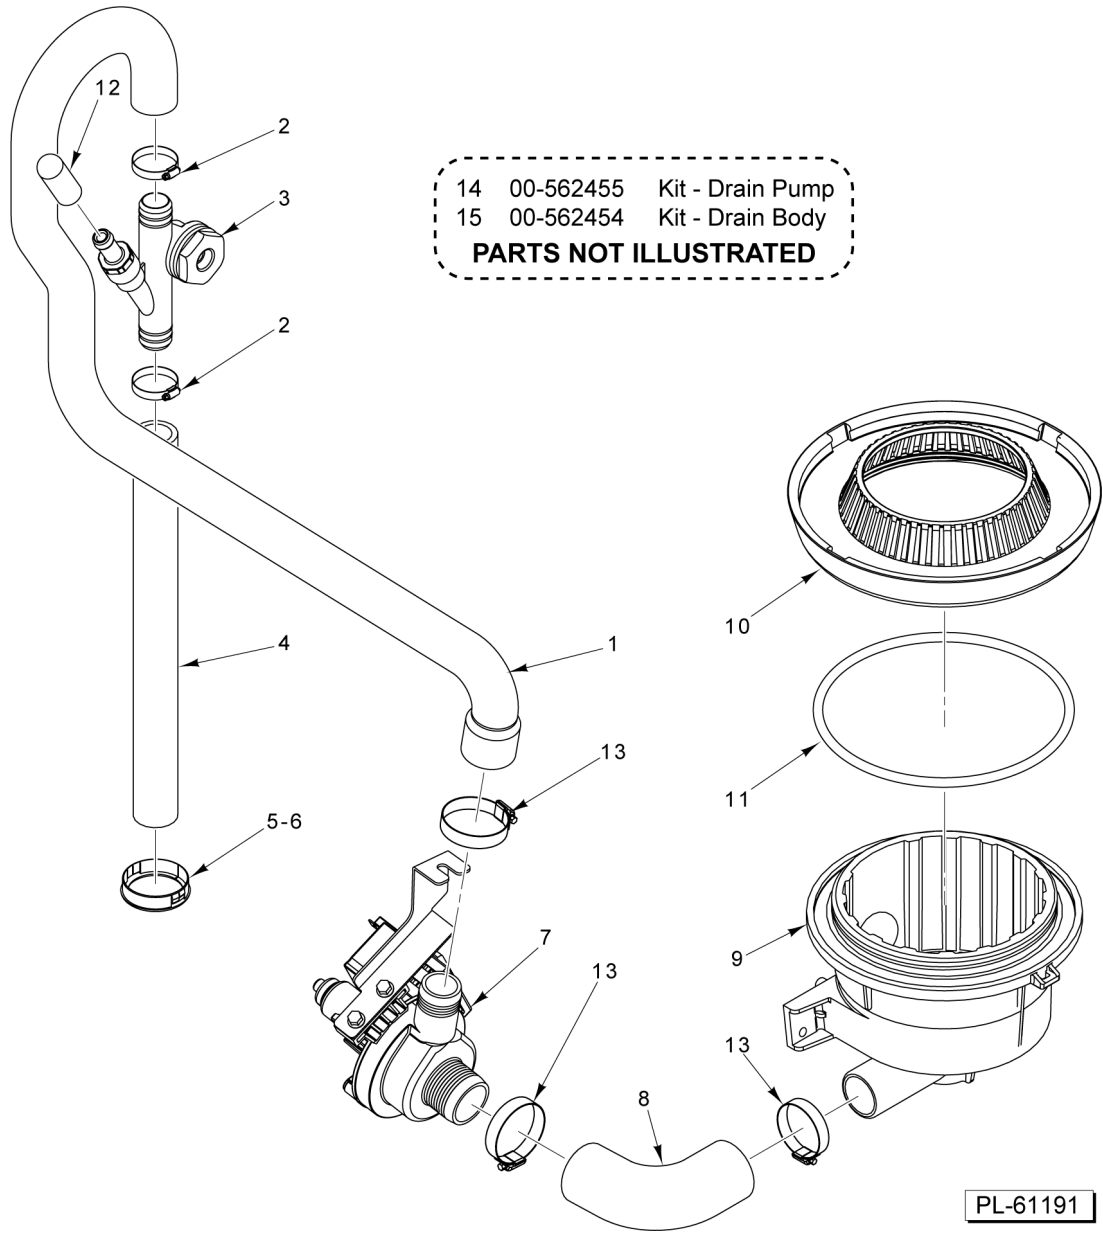

WASH ARM ASSEMBLY

WASH ARM ASSEMBLY

ILLUS.	PART NO.	NAME OF PART	AMT.
PL-61190			
1		Spacer - Sticker.....	1
2		Manifold - Upper.....	1
3		Gasket - Upper Manifold.....	1
4		Ring Nut - Upper Manifold.....	1
5		Pivot.....	2
6	EW-303040	Sealing Ring - Wash.....	2
7	00-562916	Manifold Assy. (Upper) (Incls. items 1 thru 6).....	1
8	00-562917	Manifold Assy. (Lower) (Incls. items 5, 6, 9, 10, & 11).....	1
9		Ring Nut - Lower Manifold.....	1
10		Gasket - Lower Manifold.....	1
11		Manifold - Lower.....	1
12	EW-990137	Rinse and Wash Arm (Before S/N 873009695).....	1
13	00-563007	Kit - Combo Arm/Shaft (Starting S/N 873009695).....	AR
14	EW-990137	Rinse and Wash Arm (Before S/N 873009695).....	1