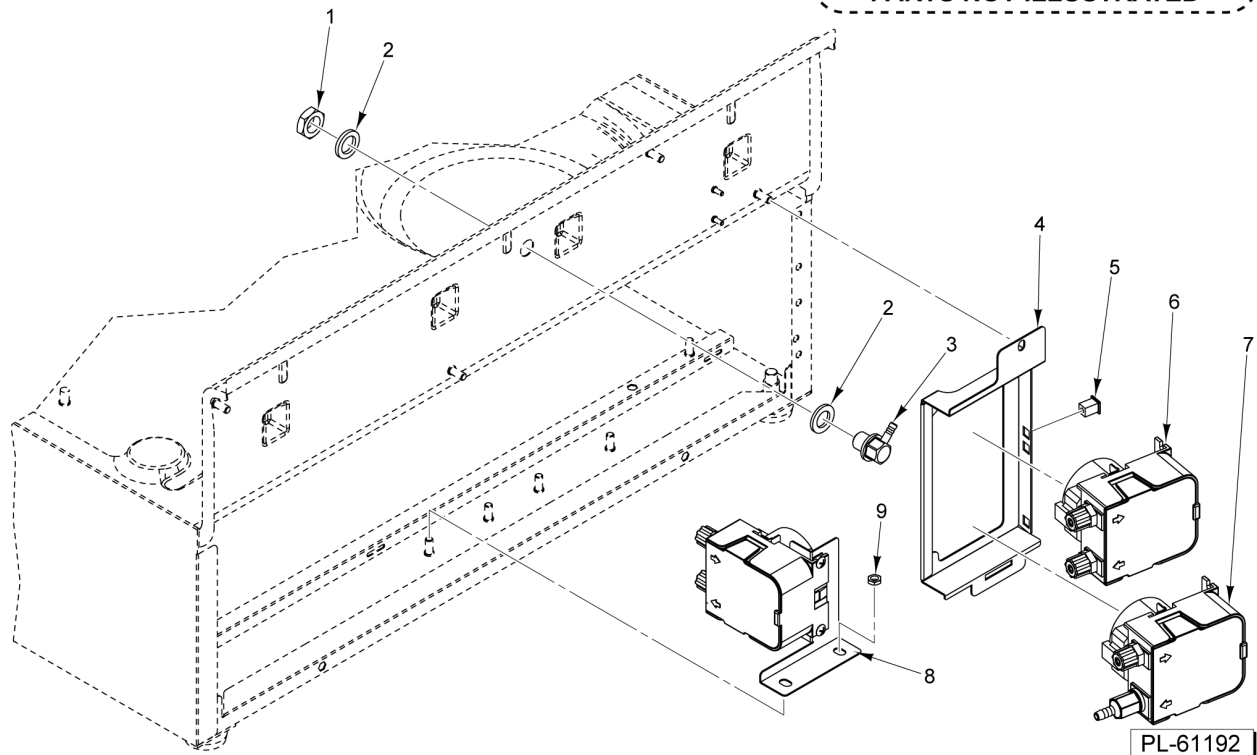

10	00-562456	Kit - Detergent Pump
11	00-562457	Kit - Rinse Aid Pump
12	00-562460	Kit - Rinse Aid Tube
13	00-562458	Kit - Sanitizer Pump
14	00-562461	Kit - Sanitizer Tube
15	00-562459	Kit - Detergent Tube

PARTS NOT ILLUSTRATED

CHEMICAL PUMPS

CHEMICAL PUMPS

ILLUS.	PART NO.	NAME OF PART	AMT.
1		Nut M5.....	1
2		Gasket.....	2
3		Fitting - Detergent.....	1
4	00-975187	Bracket - Dosing Pump.....	1
5		Nutsert - Push-In.....	4
6		Pump - Dosing (Detergent).....	1
7		Pump - Dosing (Rinse Aid).....	1
8		Pump - Dosing (Sanitizer) (Low Temp).....	1
9		Nut M5 x 4.....	2
10	00-562456	Kit - Detergent Pump.....	AR
11	00-562457	Kit - Rinse Aid Pump.....	AR
12	00-562460	Kit - Rinse Aid Tube.....	AR
13	00-562458	Kit - Sanitizer Pump (Low Temp).....	AR
14	00-562461	Kit - Sanitizer Tube (Low Temp).....	AR
15	00-562459	Kit - Detergent Tube.....	AR