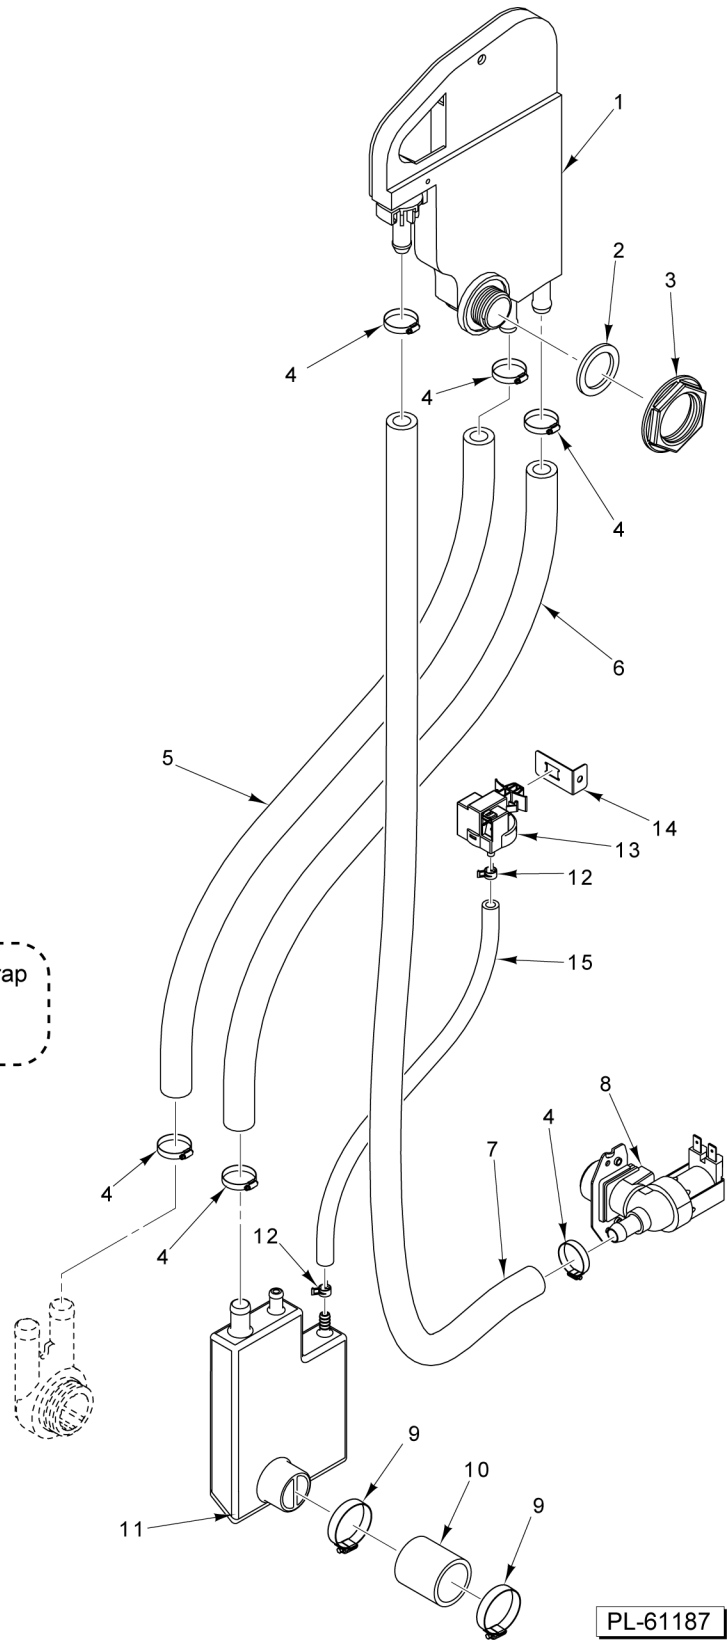

16 00-562439 Kit - Booster Air Trap
17 00-975191 Fill Hose Assy.
PART NOT ILLUSTRATED

FILL AIR GAP

PL-61187

FILL AIR GAP

ILLUS.	PART NO.	NAME OF PART	AMT.
PL-61187			
1	01-297510-00001	Air Gap.....	1
2	00-941940	Washer - Air Gap.....	1
3	00-974952	Nut - Adapter.....	1
4	00-558090	Clamp.....	4
5	00-562445-00001	Hose 10mm ID x 17mm OD x 500mm.....	AR
6	00-562445-00002	Hose 10mm ID x 17mm OD x 325mm.....	AR
7	00-941726-00012	Hose 3/8 (30 In. Lg.).....	AR
8	00-975178	Fill Valve (120 V.).....	1
9		Clamp (Worm Drive).....	2
10		Hose - Booster.....	1
11		Boiler - Loading System.....	1
12		Clamp - Hose.....	2
13		Sensor - Pressure.....	1
14		Bracket.....	1
15		Tubing.....	AR
16	00-562439	Kit - Booster Air Trap (Incls. Items 9 thru 15).....	AR
17	00-975191	Fill Hose Assy.....	1