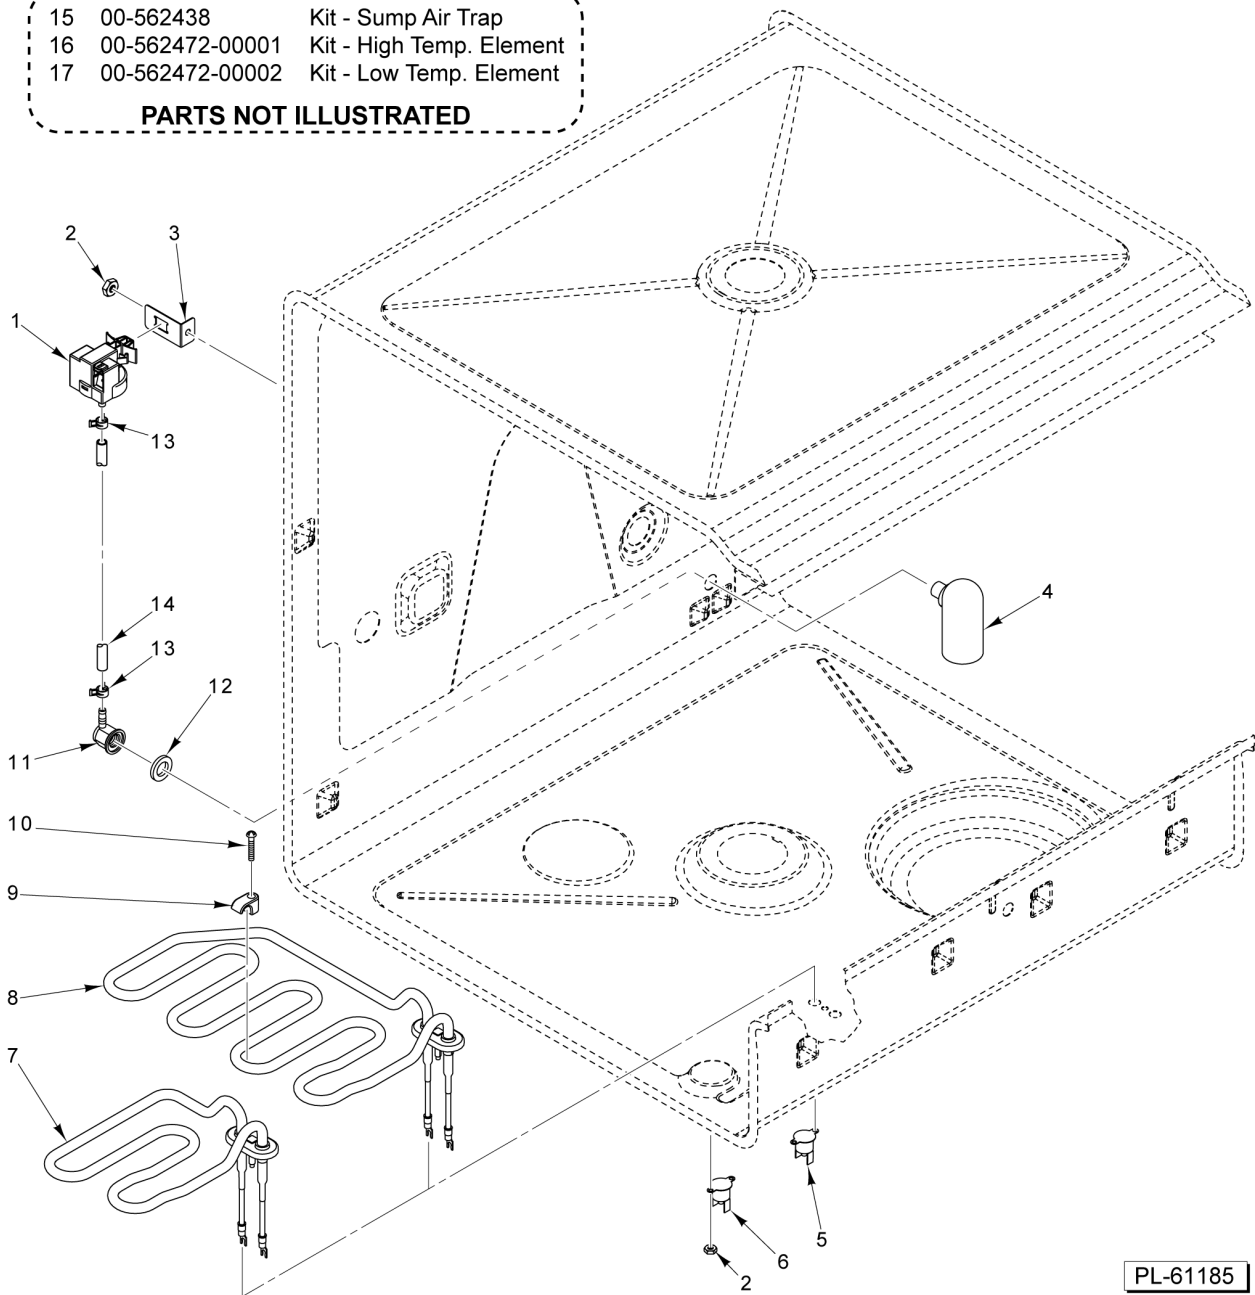

- 15 00-562438 Kit - Sump Air Trap
- 16 00-562472-00001 Kit - High Temp. Element
- 17 00-562472-00002 Kit - Low Temp. Element

PARTS NOT ILLUSTRATED

TANK ASSEMBLY

TANK ASSEMBLY

ILLUS.	PART NO.	NAME OF PART	AMT.
PL-61185			
1		Sensor - Pressure.....	2
2		Nut M5 x 4.....	3
3		Bracket.....	2
4		Connection - Air Trap.....	1
5	00-562737	Thermostat - Hi-Limit (90 Deg. C +/- 3 Deg. C).....	1
6	00-562738	Thermostat - Hi-Limit (127 Deg. C +/- 3 Deg. C).....	1
7		Element - Heating (2000 W., 120 V.) (Low Temp).....	1
8		Element - Heating (5500 W., 240 V.) (High Temp).....	1
9		Clamp - Heater.....	1
10		Screw M4 x 8 (SST).....	1
11		Air Trap.....	1
12		Gasket - Air Trap.....	1
13		Clamp - Hose.....	2
14		Tubing.....	AR
15	00-562438	Kit - Sump Air Trap (Incls. Items 1 thru 4, & 11 thru 14).....	AR
16	00-562472-00001	Kit - High Temp. Element (Incls. Items 2, 5, 6, 8, 9, & 10).....	AR
17	00-562472-00002	Kit - Low Temp. Element (Incls. Items 2, 5, 6, 7, 9, & 10).....	AR