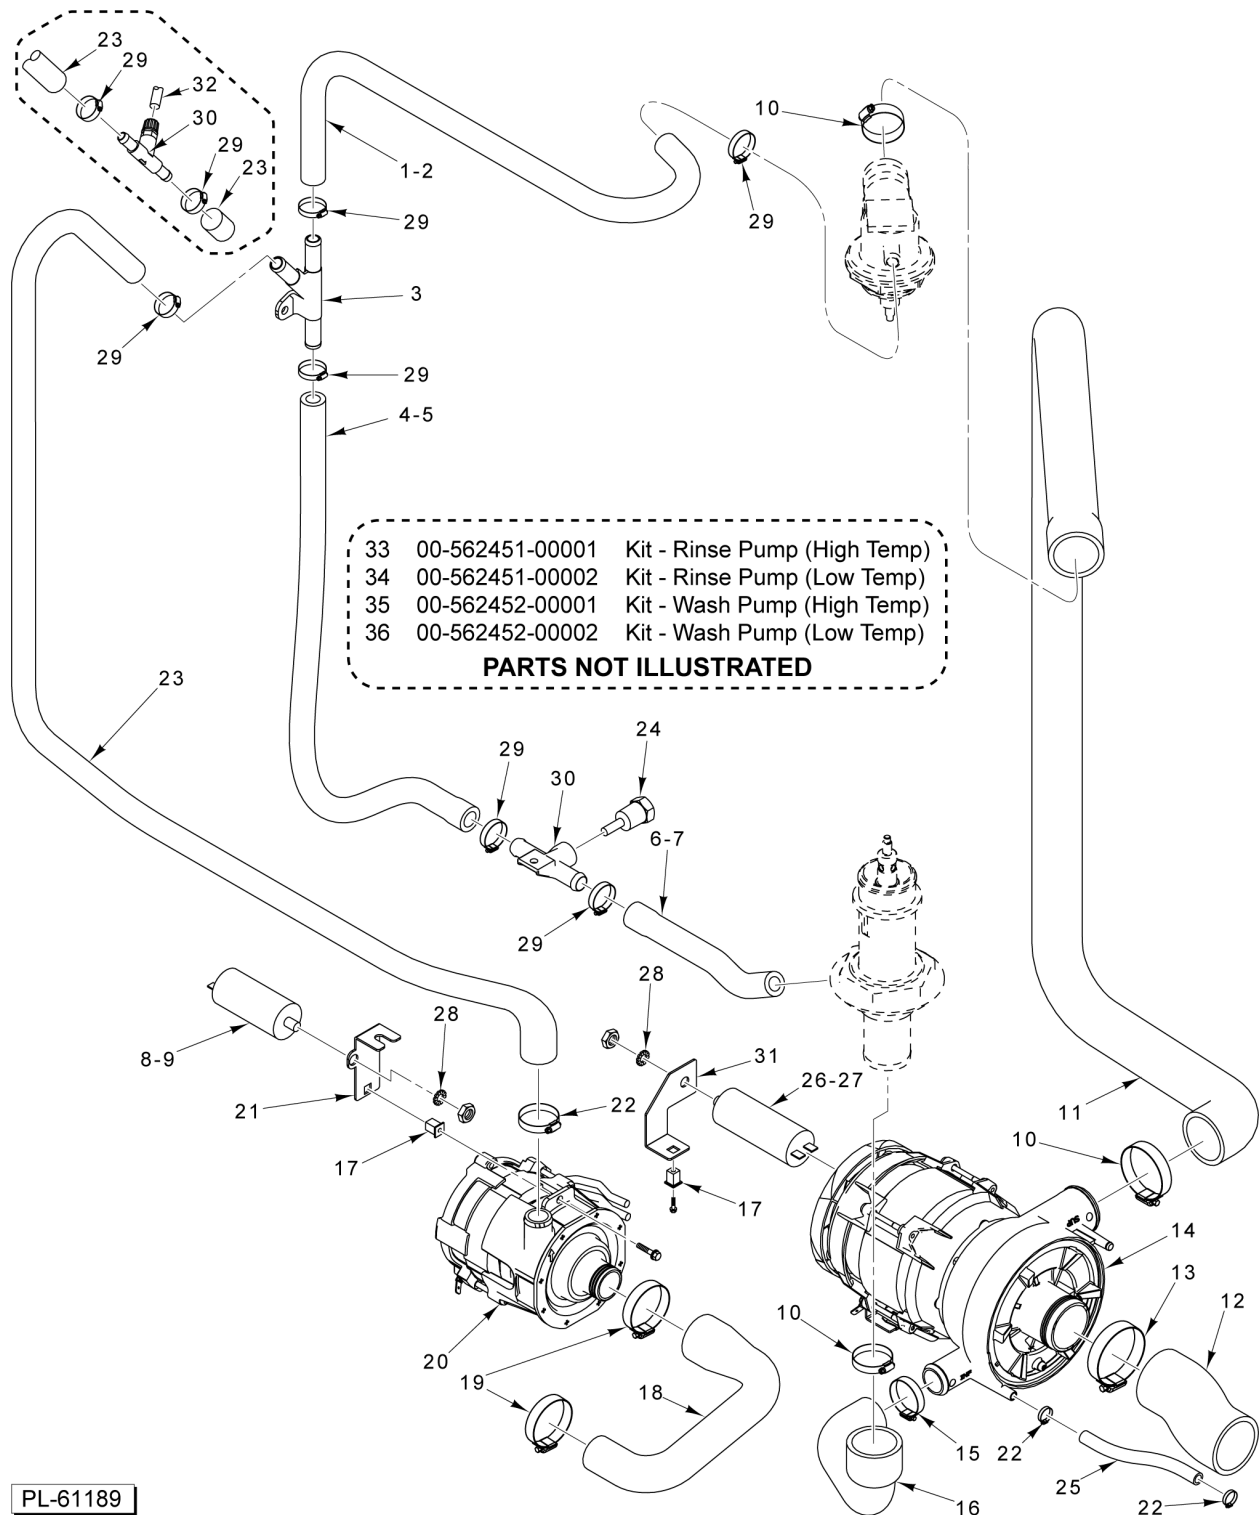

WASH AND RINSE PUMPS

WASH AND RINSE PUMPS

ILLUS.	PART NO.	NAME OF PART	AMT.
PL-61189			
1	EW-127144	Hose - Rinse.....	1
2	00-562759-00001	Hose, Silicone 12mm ID x 19.5mm OD x 710mm.....	AR
3	EW-143268	Junction.....	1
4	00-562445-00003	Hose 12mm ID x 19.5mm OD x 570mm.....	1
5	00-562759-00002	Hose, Silicone 12mm ID x 19.5mm OD x 500mm.....	AR
6	00-562445-00004	Hose 12mm ID x 19.5mm OD x 190mm.....	1
7	00-562759-00003	Hose, Silicone 12mm ID x 19.5mm OD x 210mm.....	AR
8	00-562464-00003	Capacitor (4 uF) (High Temp).....	1
9	00-562464-00004	Capacitor (14 uF) (Low Temp).....	1
10		Clamp.....	2
11		Hose - Wash.....	1
12		Hose - Wash.....	1
13		Clamp.....	2
14		Pump - Wash.....	1
15		Clamp.....	1
16		Hose - Wash.....	1
17		Nutsert - Push-In.....	2
18		Hose - Suction.....	1
19		Clamp.....	1
20		Pump - Rinse.....	1
21		Bracket - Pump.....	1
22		Clamp - Hose.....	1
23		Hose - Pump.....	1
24	00-328994	Probe Assy. - Rinse.....	1
25		Tubing.....	AR
26	00-562464-00001	Capacitor (10 uF) (High Temp).....	1
27	00-562464-00002	Capacitor (30 uF) (Low Temp).....	1
28		Washer.....	2
29		Clamp.....	AR
30	00-563278	Tee (Sanitizer).....	1
31		Bracket - Capacitor.....	1
32	00-562759-00004	Hose, Silicone 12mm ID x 19.5mm OD x 51mm.....	AR
33	00-562451-00001	Kit - Rinse Pump (High Temp).....	AR
34	00-562451-00002	Kit - Rinse Pump (Low Temp).....	AR
35	00-562452-00001	Kit - Wash Pump (208-240 V.) (High Temp).....	AR
36	00-562452-00002	Kit - Wash Pump (120 V.) (Low Temp).....	AR