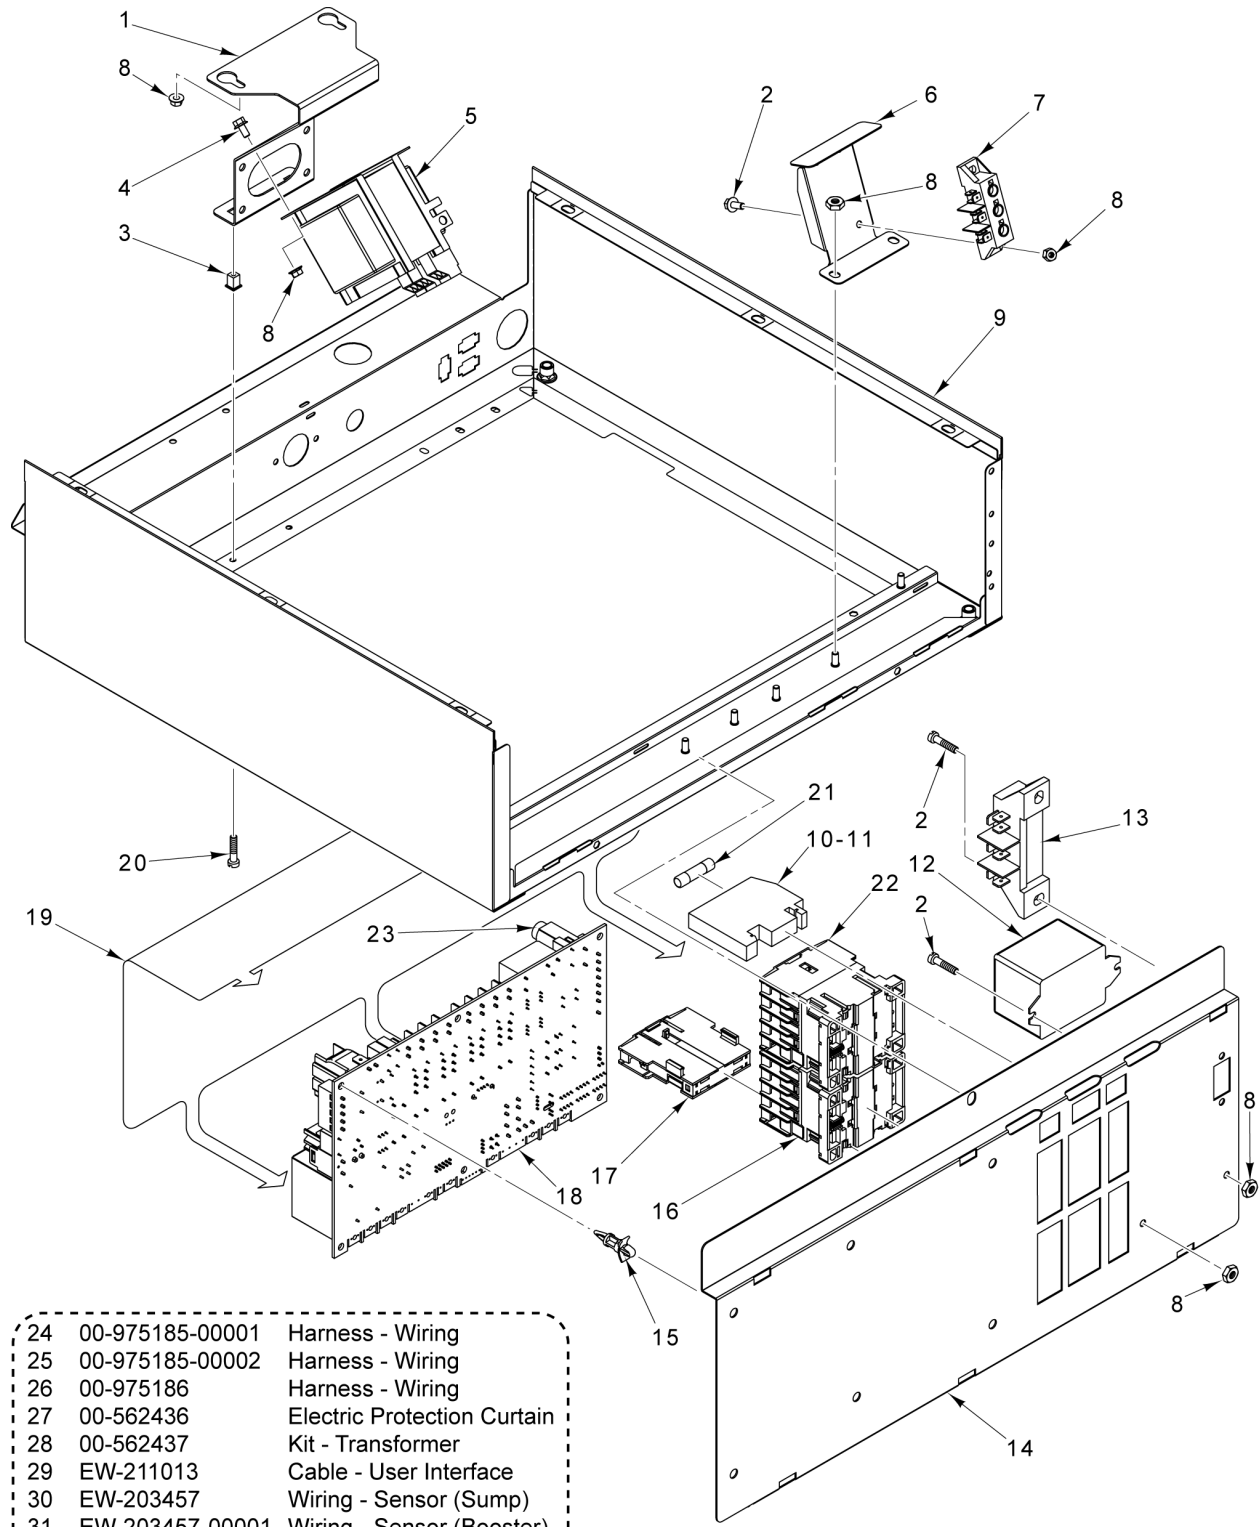

CATALOG OF REPLACEMENT PARTS

CENTERLINE UNDERCOUNTER DISHWASHERS

ML-130363
ML-130364

CUH, High Temp
CUL, Low Temp

Table of Contents

5	PANELS AND CONTROL PANEL
7	BASE ASSEMBLY
9	TANK ASSEMBLY
11	DOOR ASSEMBLY
13	FILL AIR GAP
15	BOOSTER
17	WASH AND RINSE PUMPS
19	WASH ARM ASSEMBLY
21	DRAIN SYSTEM
23	CHEMICAL PUMPS
25	STRAINERS, ACCESSORIES, AND KITS

PANELS AND CONTROL PANEL

PANELS AND CONTROL PANEL

ILLUS.	PART NO.	NAME OF PART	AMT.
PL-61193			
1	EW-022159	Panel - Back.....	1
2		Screw (SST).....	AR
3	EW-035113	Bracket - Support.....	4
4	00-975182	Switch - Door.....	1
5		Washer.....	2
6		Nut M3 (SST).....	2
7		Nut M3 (Plastic).....	5
8	00-975126	Interface - Control.....	1
9	EW-419036	Standoff (Plastic).....	5
10		Cover - Top.....	1
11		Overlay (Control Panel).....	1
12	EW-448069	Gasket.....	2
13	00-562505	Panel - Front.....	1
14		Screw M4 x 8 (SST).....	2
15		Screw M4 x 6 (SST).....	2
16	EW-030195	Panel - Access Cover.....	1
17	EW-461019	Foot - Adjustable.....	4
18	EW-431007	Nutsert - Push-In.....	2
19	EW-231016	Temperature Probe.....	1
20	EW-028105	Plate - Mount (Temp. Probe).....	1
21	EW-472072	Washer M3.....	2
22	EW-602528	Nut M3 (SST).....	2
23	00-562502	Kit - Top Cover Assy. (Incls. 2, 3, 10, 11, & 12).....	AR