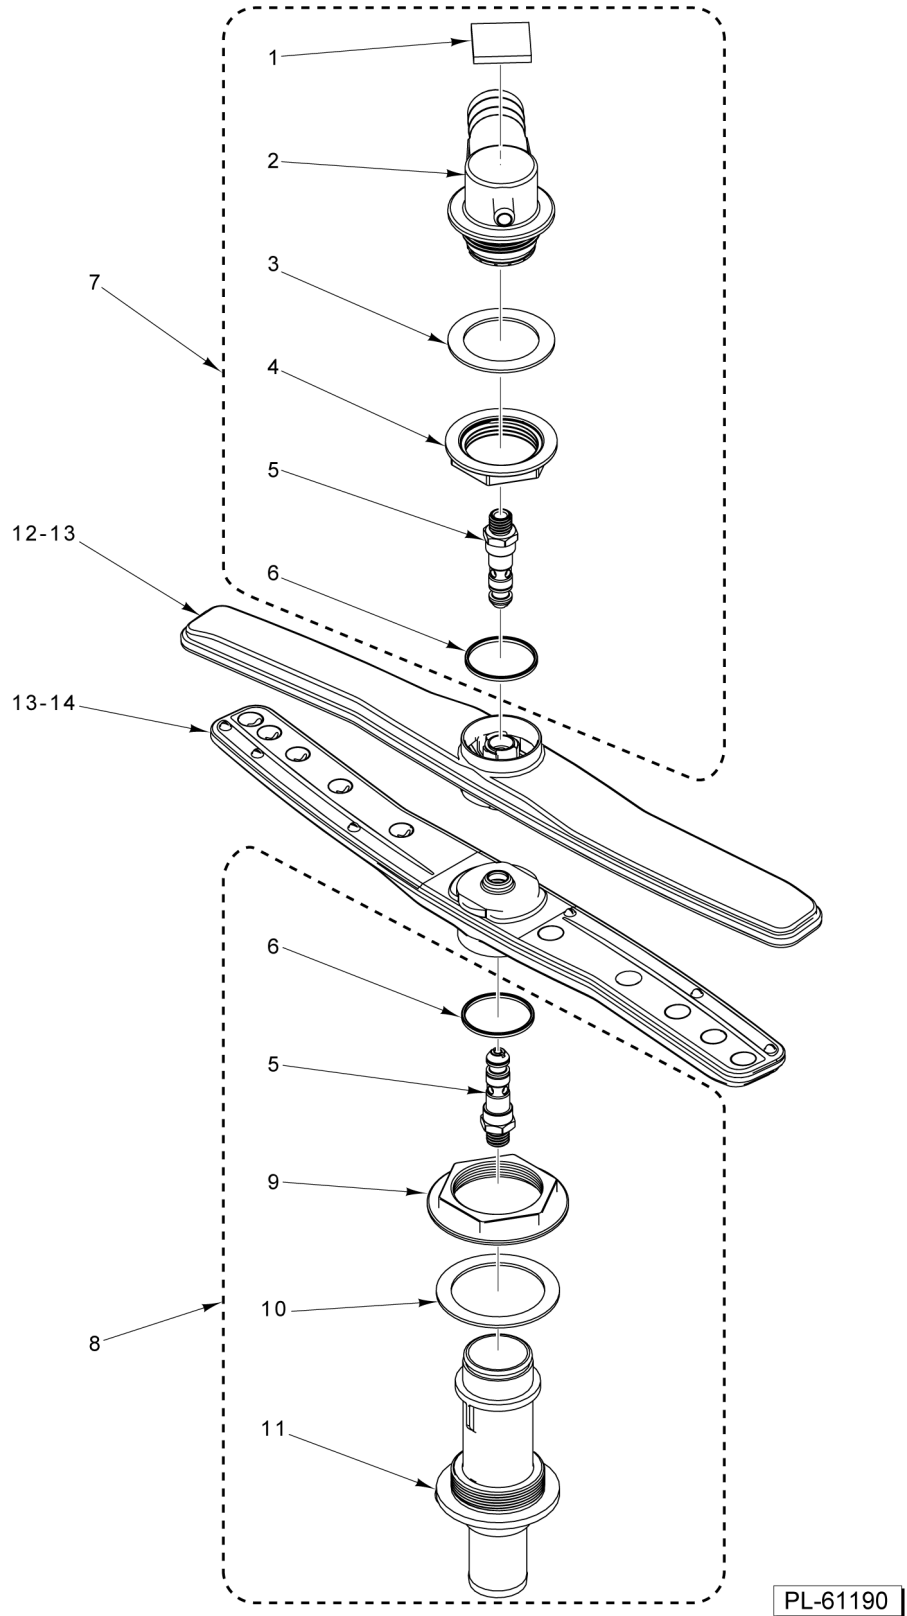

WASH ARM ASSEMBLY

WASH ARM ASSEMBLY

ILLUS.	PART NO.	NAME OF PART	AMT.
PL-61190			
1		Spacer - Sticker.....	1
2		Manifold - Upper.....	1
3		Gasket - Upper Manifold.....	1
4		Ring Nut - Upper Manifold.....	1
5		Pivot.....	2
6	EW-303040	Sealing Ring - Wash.....	2
7	00-562916	Manifold Assy. (Upper) (Incls. items 1 thru 6).....	1
8	00-562917	Manifold Assy. (Lower) (Incls. items 5, 6, 9, 10, & 11).....	1
9		Ring Nut - Lower Manifold.....	1
10		Gasket - Lower Manifold.....	1
11		Manifold - Lower.....	1
12	EW-990137	Rinse and Wash Arm (Before S/N 873009695).....	1
13	00-563007	Kit - Combo Arm/Shaft (Starting S/N 873009695).....	AR
14	EW-990137	Rinse and Wash Arm (Before S/N 873009695).....	1