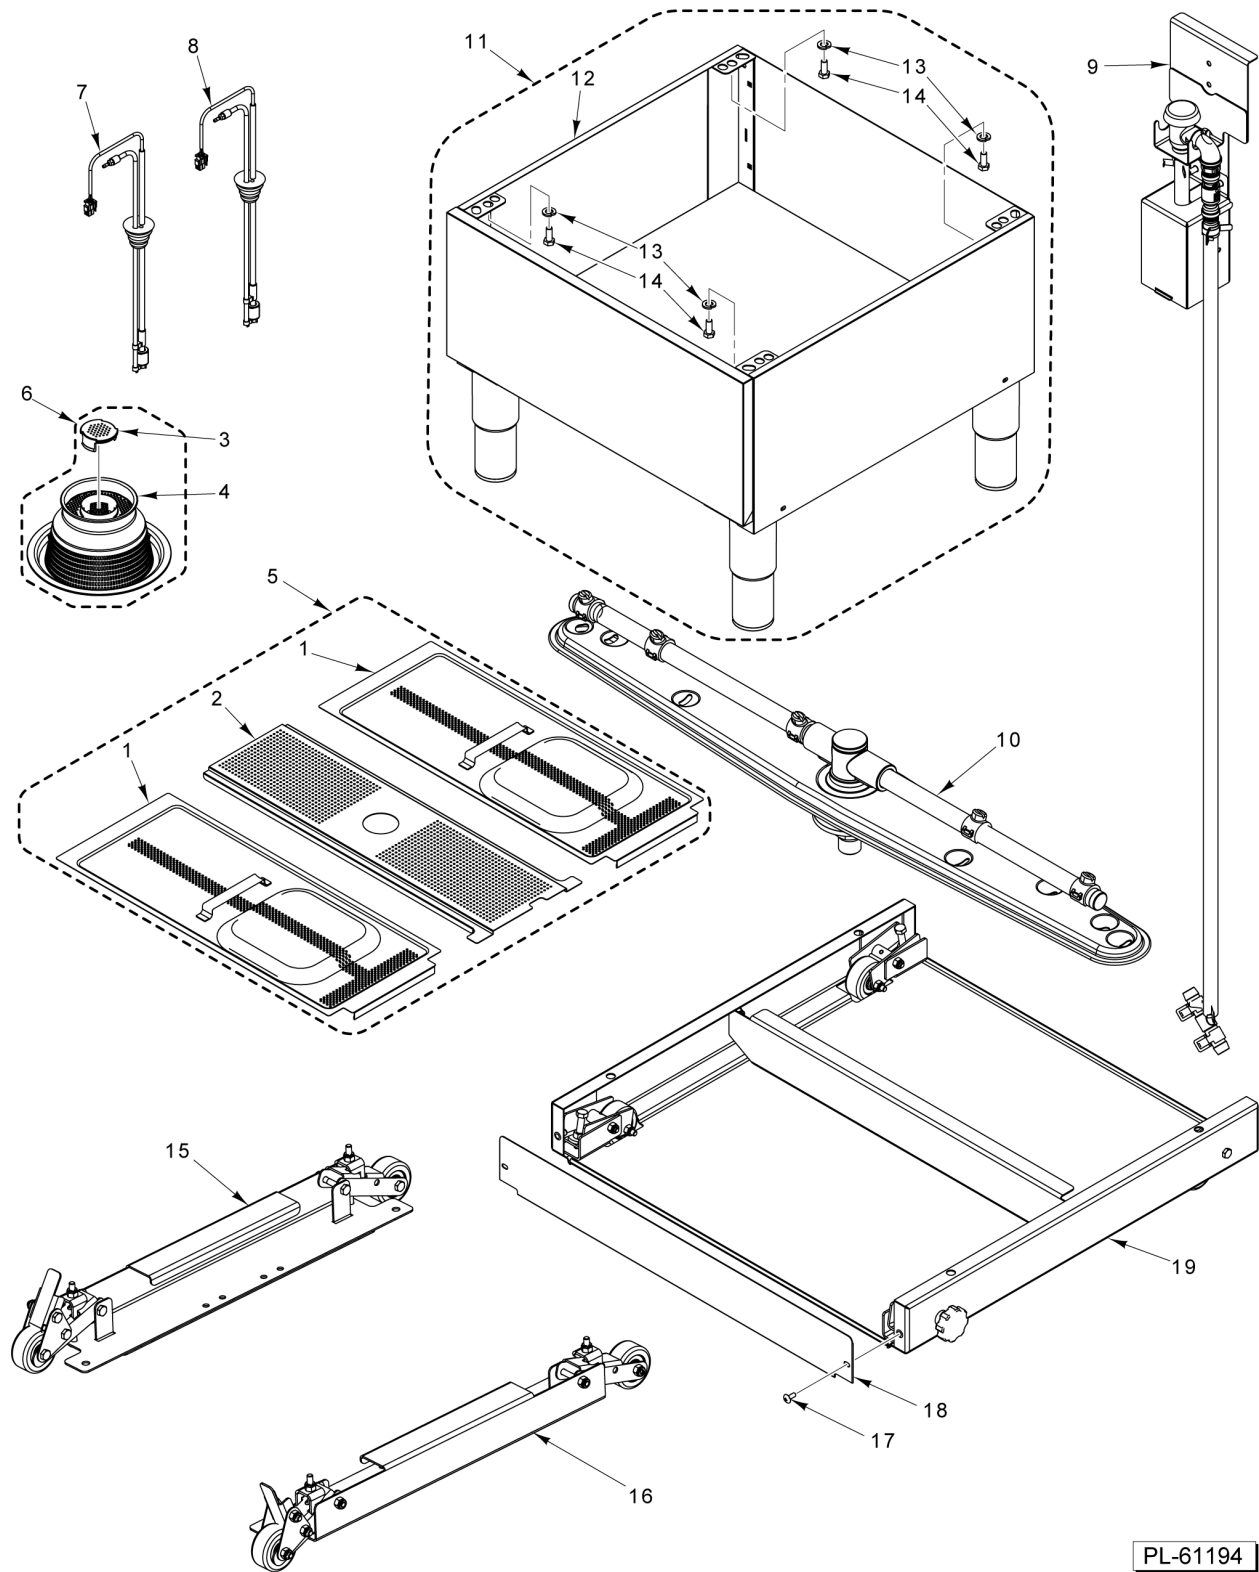

PL-61194

STRAINERS, ACCESSORIES, AND KITS

STRAINERS, ACCESSORIES, AND KITS

ILLUS.	PART NO.	NAME OF PART	AMT.
PL-61194			
1		Pan - Strainer (Side) (SST).....	2
2		Pan - Strainer (Center) (SST).....	1
3		Plug - Strainer.....	1
4		Strainer - Pump.....	1
5	00-562462	Kit - Strainer Pan (Incls. Items 1 & 2).....	AR
6	00-562463	Kit - Pump Strainer (Incls. Items 3 & 4).....	AR
7	00-562470-00001	Sensor (Chemical Bottle Level) (Detergent/Rinse Aid).....	AR
8	00-562470-00002	Sensor (Chemical Bottle Level) (Sanitizer) (Low Temp).....	AR
9	00-562216	Kit - Drain Water Tempering.....	AR
10	00-562506	Kit - Wash Arms (SST).....	AR
11	EW-798006	Kit - Stand (Incls. Items 12 thru 14).....	AR
12	EW-040138	Stand.....	1
13	EW-602305	Washer - Lock.....	4
14	EW-486042	Bolt - Hex M8 x 20 (SST).....	4
*15	00-563191-00002	Caster Assy. - External (LH).....	1
*16	00-563191-00001	Caster Assy. - External (RH).....	1
17	SC-066-06	Mach. Screw 10-24 x 1/2 Phil. Truss Hd. (SST).....	2
18	00-563183	Cover - Base.....	1
*19	00-563180	Caster Assy.....	1

* Incls. Hardware SC-118-33, WL-019-74