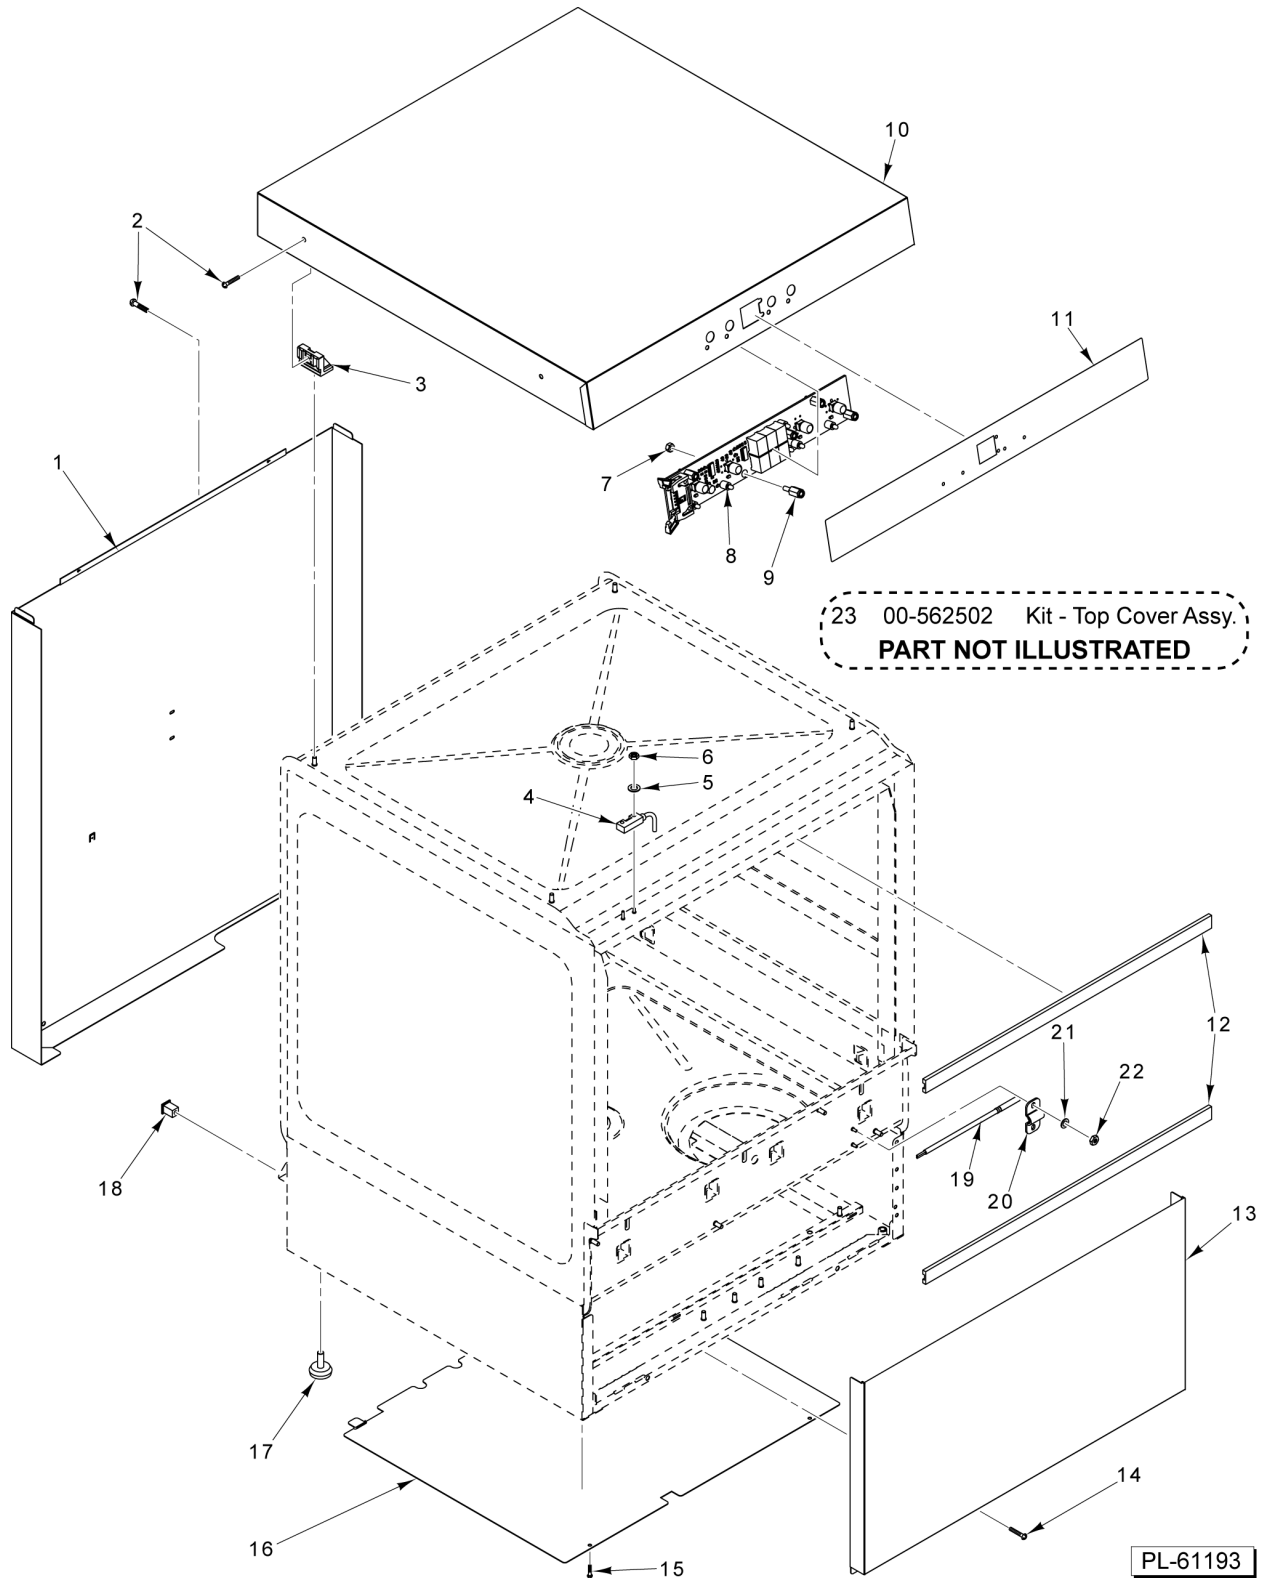

PANELS AND CONTROL PANEL

PANELS AND CONTROL PANEL

ILLUS.	PART NO.	NAME OF PART	AMT.
PL-61193			
1	EW-022159	Panel - Back.....	1
2		Screw (SST).....	AR
3	EW-035113	Bracket - Support.....	4
4	00-975182	Switch - Door.....	1
5		Washer.....	2
6		Nut M3 (SST).....	2
7		Nut M3 (Plastic).....	5
8	00-975126	Interface - Control.....	1
9	EW-419036	Standoff (Plastic).....	5
10		Cover - Top.....	1
11		Overlay (Control Panel).....	1
12	EW-448069	Gasket.....	2
13	00-562505	Panel - Front.....	1
14		Screw M4 x 8 (SST).....	2
15		Screw M4 x 6 (SST).....	2
16	EW-030195	Panel - Access Cover.....	1
17	EW-461019	Foot - Adjustable.....	4
18	EW-431007	Nutsert - Push-In.....	2
19	EW-231016	Temperature Probe.....	1
20	EW-028105	Plate - Mount (Temp. Probe).....	1
21	EW-472072	Washer M3.....	2
22	EW-602528	Nut M3 (SST).....	2
23	00-562502	Kit - Top Cover Assy. (Incls. 2, 3, 10, 11, & 12).....	AR