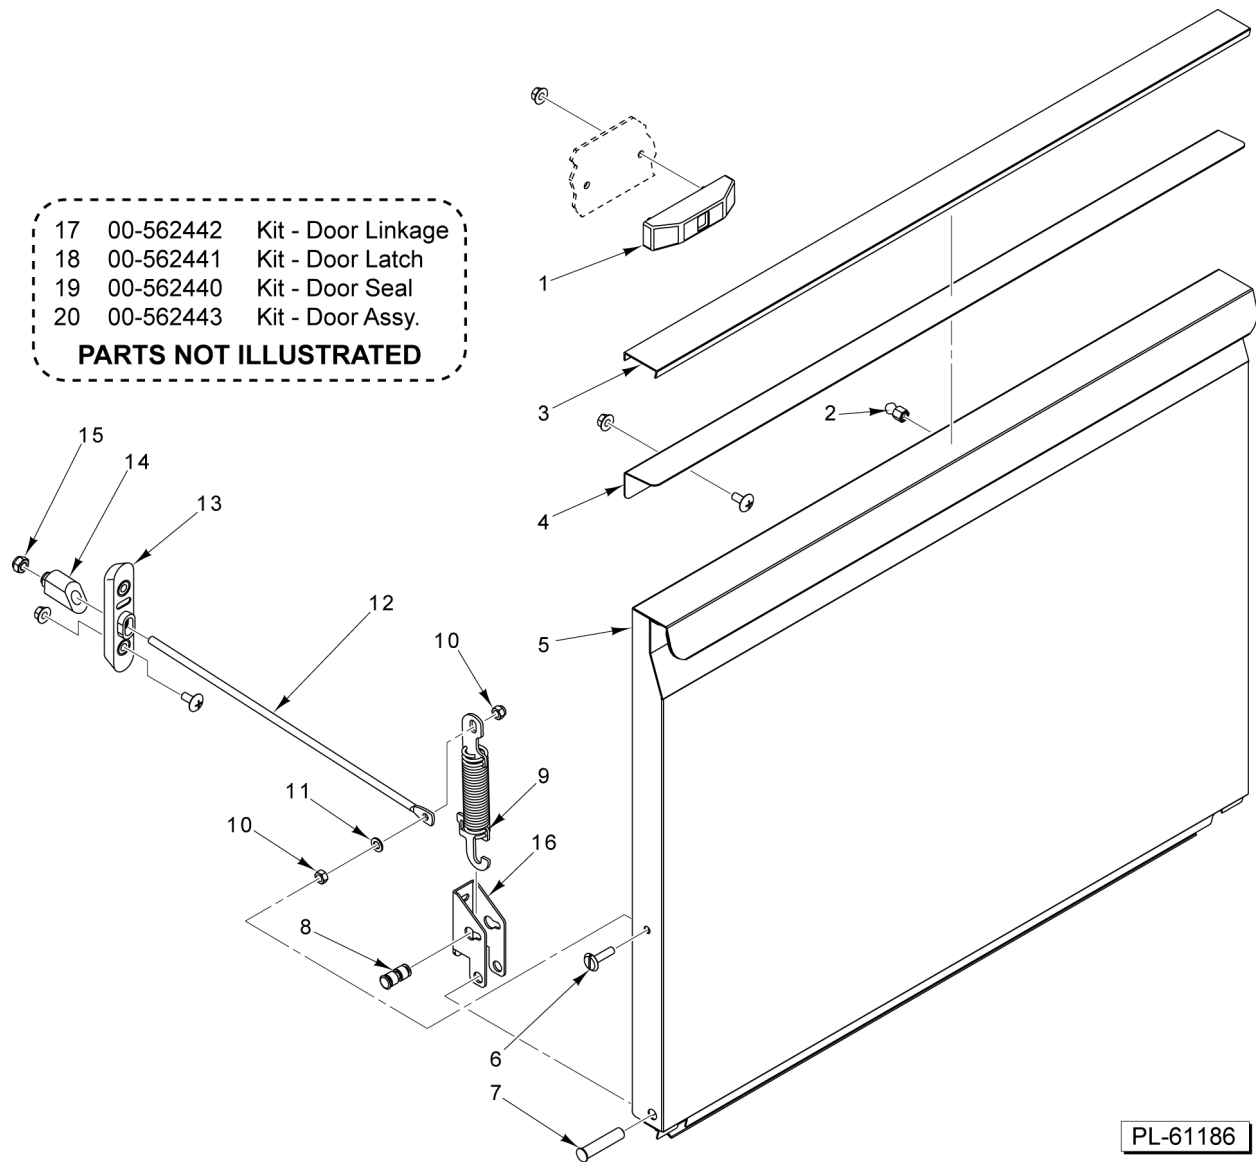

- 15 00-562438 Kit - Sump Air Trap
- 16 00-562472-00001 Kit - High Temp. Element
- 17 00-562472-00002 Kit - Low Temp. Element

PARTS NOT ILLUSTRATED

TANK ASSEMBLY

TANK ASSEMBLY

ILLUS.	PART NO.	NAME OF PART	AMT.
PL-61185			
1		Sensor - Pressure.....	2
2		Nut M5 x 4.....	3
3		Bracket.....	2
4		Connection - Air Trap.....	1
5	00-562737	Thermostat - Hi-Limit (90 Deg. C +/- 3 Deg. C).....	1
6	00-562738	Thermostat - Hi-Limit (127 Deg. C +/- 3 Deg. C).....	1
7		Element - Heating (2000 W., 120 V.) (Low Temp).....	1
8		Element - Heating (5500 W., 240 V.) (High Temp).....	1
9		Clamp - Heater.....	1
10		Screw M4 x 8 (SST).....	1
11		Air Trap.....	1
12		Gasket - Air Trap.....	1
13		Clamp - Hose.....	2
14		Tubing.....	AR
15	00-562438	Kit - Sump Air Trap (Incls. Items 1 thru 4, & 11 thru 14).....	AR
16	00-562472-00001	Kit - High Temp. Element (Incls. Items 2, 5, 6, 8, 9, & 10).....	AR
17	00-562472-00002	Kit - Low Temp. Element (Incls. Items 2, 5, 6, 7, 9, & 10).....	AR

PL-61186

DOOR ASSEMBLY

DOOR ASSEMBLY

ILLUS.	PART NO.	NAME OF PART	AMT.
PL-61186			
1		Lock.....	1
2		Stake - Door Closure.....	1
3		Gasket - Door.....	1
4		Seal - Door.....	1
5		Panel - Door.....	1
6		Screw M5 x 20.....	2
7		Pivot - Door Hinge.....	2
8		Pin - Hook.....	2
9		Spring Assy. - Door Extension.....	2
10		Nut M5 x 4.....	4
11		Flat Washer.....	6
12		Tie Rod - Door.....	2
13		Stop Bar - Door.....	2
14		Contact - Door Closing.....	2
15		Stop Nut M6.....	2
16		Bracket - Door Hinge.....	2
17	00-562442	Kit - Door Linkage (Incls. Items 6 thru 16).....	1
18	00-562441	Kit - Door Latch (Incls. Items 1 & 2).....	1
19	00-562440	Kit - Door Seal (Incls. Items 3 & 4).....	1
20	00-562443	Kit - Door Assy. (Incls. Items 1 thru 16).....	1