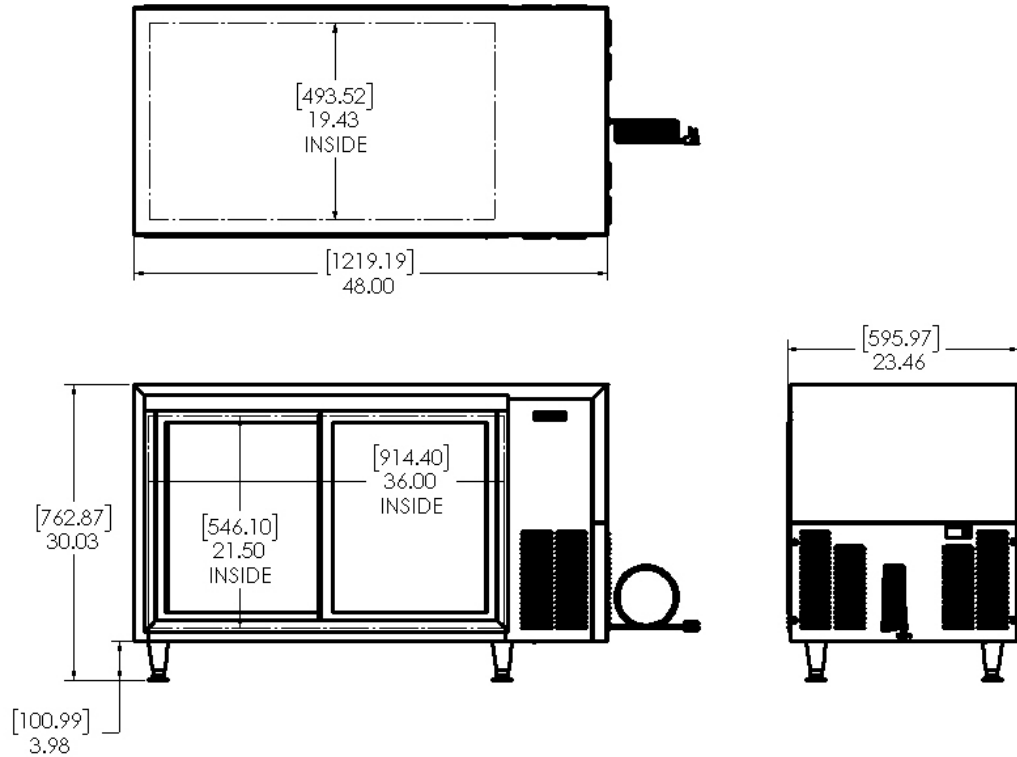

### Standard Features

- Exterior stainless steel with galvanized bottom reduces risk of corrosion.
- Interior aluminum, coved corners and finished edges for easy cleaning.
- Environmentally friendly polyurethane foamed-in-place insulation for maximum strength and durability.
- Supplied with adjustable 4" legs. Also can be wall mounted.
- Standard 8 foot 3 wire power cord with NEMA 5-15P plug.
- Double pane, vapor sealed, self-closing glass doors on roller bearings for smooth operation. Easily removed for cleaning.
- Adjustable temperature control mounted on the side for easy access.
- CFE-free, hermetically sealed, high efficiency, self contained refrigeration system with automatic defrost and forced air circulation.
- Adjustable shelves are hand dipped, not sprayed, providing double thick epoxy coating for superior durability and smooth finish. Adjustable in 1/2" increments on stainless steel pilasters.
- Automatic condensate evaporator means no plumbing or floor drains.
- Optional wall mount kit #10314-50 available for SKRM48-RGUS10.
- Limited Warranty: 1-year labor, 1-year parts, 5-year compressor (part only), 90-days replacement parts. Warranty is determined by the original equipment manufacturing date for general market.\*

## Dimensions

Model Number	Width in (mm)	Height in (mm)	Depth in (mm)	Gross Shipping Weight lb (kg)	Unit Net Weight lb (kg)	Shipping cu ft (cu m)	Additional Features
SKRM48-RGUS10	48 (1219.19)	30.03 (762.87)	23.46 (595.97)	245 (111.13)	230 (104.33)	36.50 (1.03)	Mirrored Effect
SKRM48-RPUS10	48 (1219.19)	30.04 (762.87)	23.46 (595.97)	245 (111.13)	230 (104.33)	36.50 (1.03)	Pass Through