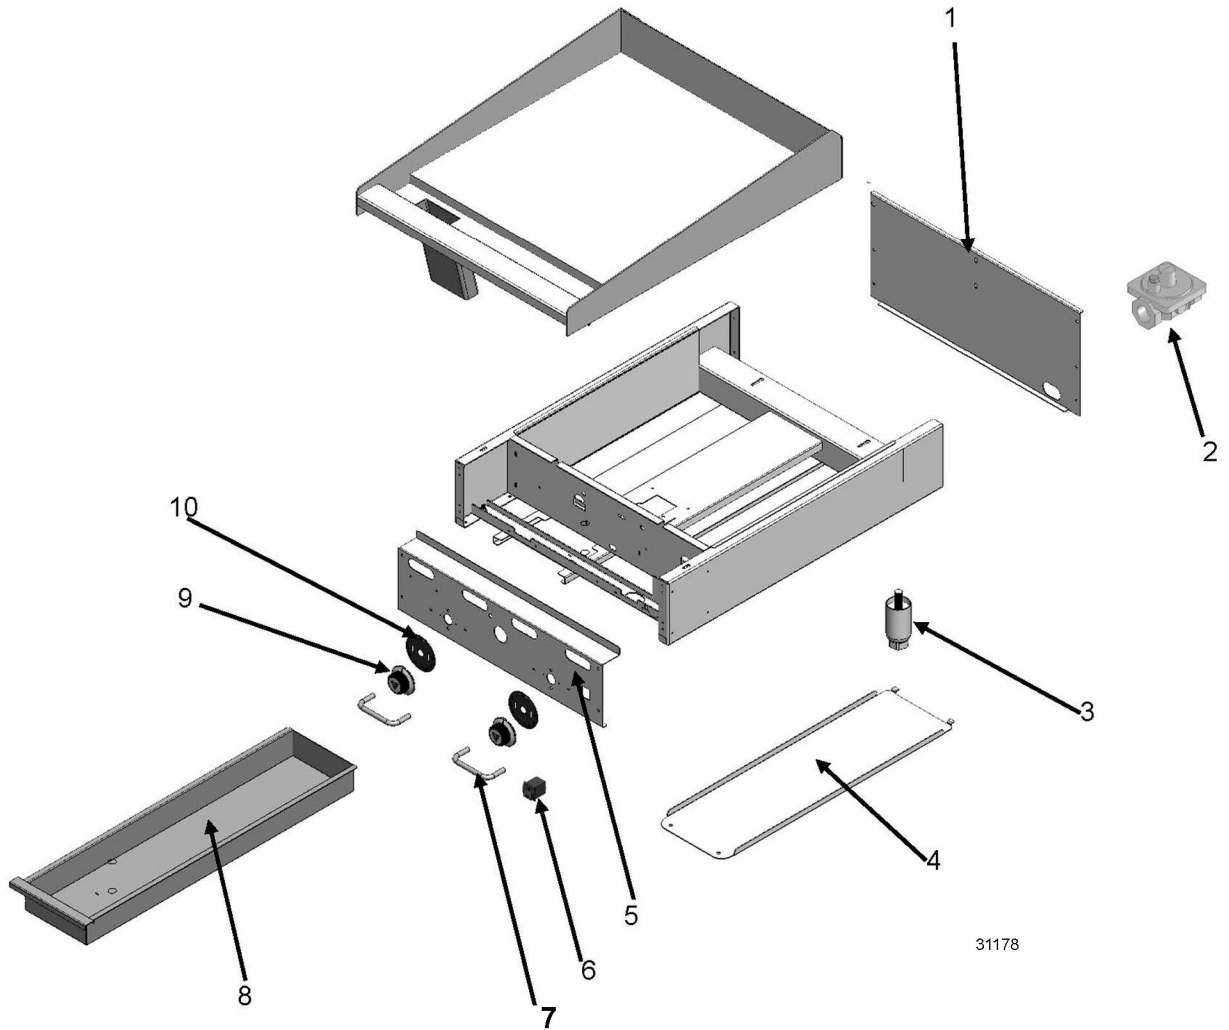

900RX AND MSA MODELS MANUFACTURED MARCH 2010 TO PRESENT EXTERIOR COMPONENTS