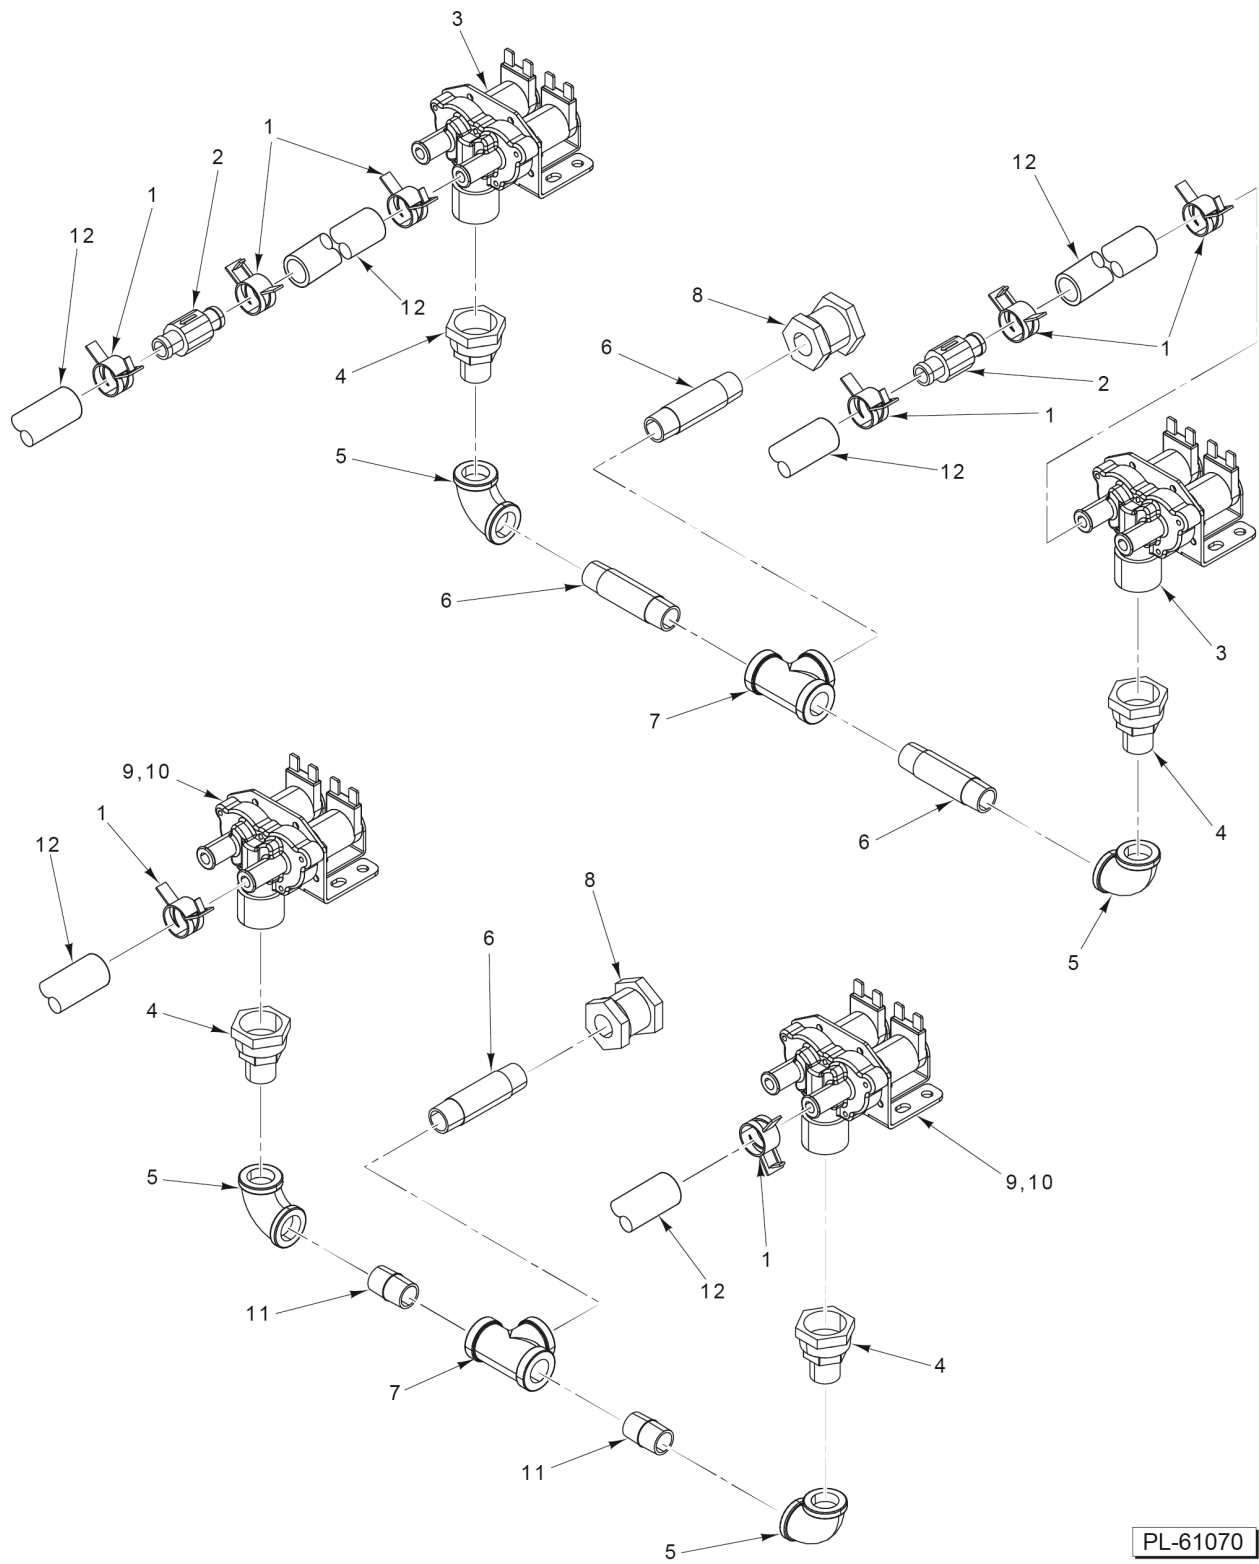

PL-61069

DRAIN ASSEMBLY

DRAIN ASSEMBLY

ILLUS.	PART NO.	NAME OF PART	AMT.
PL-61069			
1	SC-119-74	Screw Cap 10-24 x 1 1/4.....	4
2	WS-019-20	Washer 0.219 x 0.375 x 0.031 (SST).....	4
3	00-557847	Clamp - Hose.....	4
4	00-557845	Clamp - Hose (24mm).....	2
5	00-557970	Clamp - Hose (20mm).....	6
6	00-857244-00001	Lid - Box Condensate.....	1
7	00-858497-00001	Gasket.....	1
8	FP-090-51	Fitting - Hose.....	2
9	FP-015-22	Elbow Pipe 3/4 x 45 Deg. (Brass).....	1
10	FP-041-50	Pipe 3/4 x 1-3/8 TBE (Brass).....	1
11	NS-048-23	Nut 10-24 Hex.....	4
12	00-857243-00001	Box - Condensate.....	1
13	00-858466-00001	Switch - Temperature.....	1
14	00-857626-00001	Nozzle - Spray (1/8 In.).....	2
15	00-858482-00001	Adaptor - Female 1/4-1/8 NPT (LWE).....	1
16	FP-090-91	Fitting - Hose 1/2 Hose to 1/4 NPT (Brass) (LWE).....	1
17	FP-090-56	Fitting - Hose (Basic/Pro).....	1
18	00-858490-00001	Diverter - Drain Box (LWE).....	1
19	00-577477	Hose - Green (From Cavity).....	AR
20	00-557475	Hose 5/8 ID x 0.955 OD (1.66 Ft.) (Blue).....	AR
21	00-557681	Hose - Clear Braided (From Manifold).....	AR
22	00-577477	Hose - Green (From Generators).....	AR

PL-61070

WATER MANIFOLD

WATER MANIFOLD

ILLUS.	PART NO.	NAME OF PART	AMT.
PL-61070			
1	00-557970	Clamp - Hose (20mm).....	AR
2	00-857179-00001	Valve - Check.....	4
3	00-856720-00002	Valve - Dual Water 3.8 - 0.15 GPM (Fill).....	2
4	00-858462-00001	Adapter - Swivel.....	4
5	FP-015-09	Elbow 3/8 x 90 Deg.....	4
6	FP-040-24	Pipe 3/8 x 2 1/2.....	4
7	FP-019-12	Tee - Pipe 3/8 x 3/8 x 3/8 (Brass).....	2
8	FP-090-37	Fitting - Hose - Anchor Coupling 3/8 NPT (Brass).....	2
9	00-856720-00004	Valve - Dual Water 4.8 - 0.75 GPM (Condensate) (for 6-pan units).....	2
10	00-856720-00006	Valve - Dual Water 4.8 - 1.35 GPM (Condensate) (for 10-pan units).....	2
11	FP-040-18	Pipe 3/8 x 1.....	2
12	00-557681	Hose - Clear Braided.....	AR