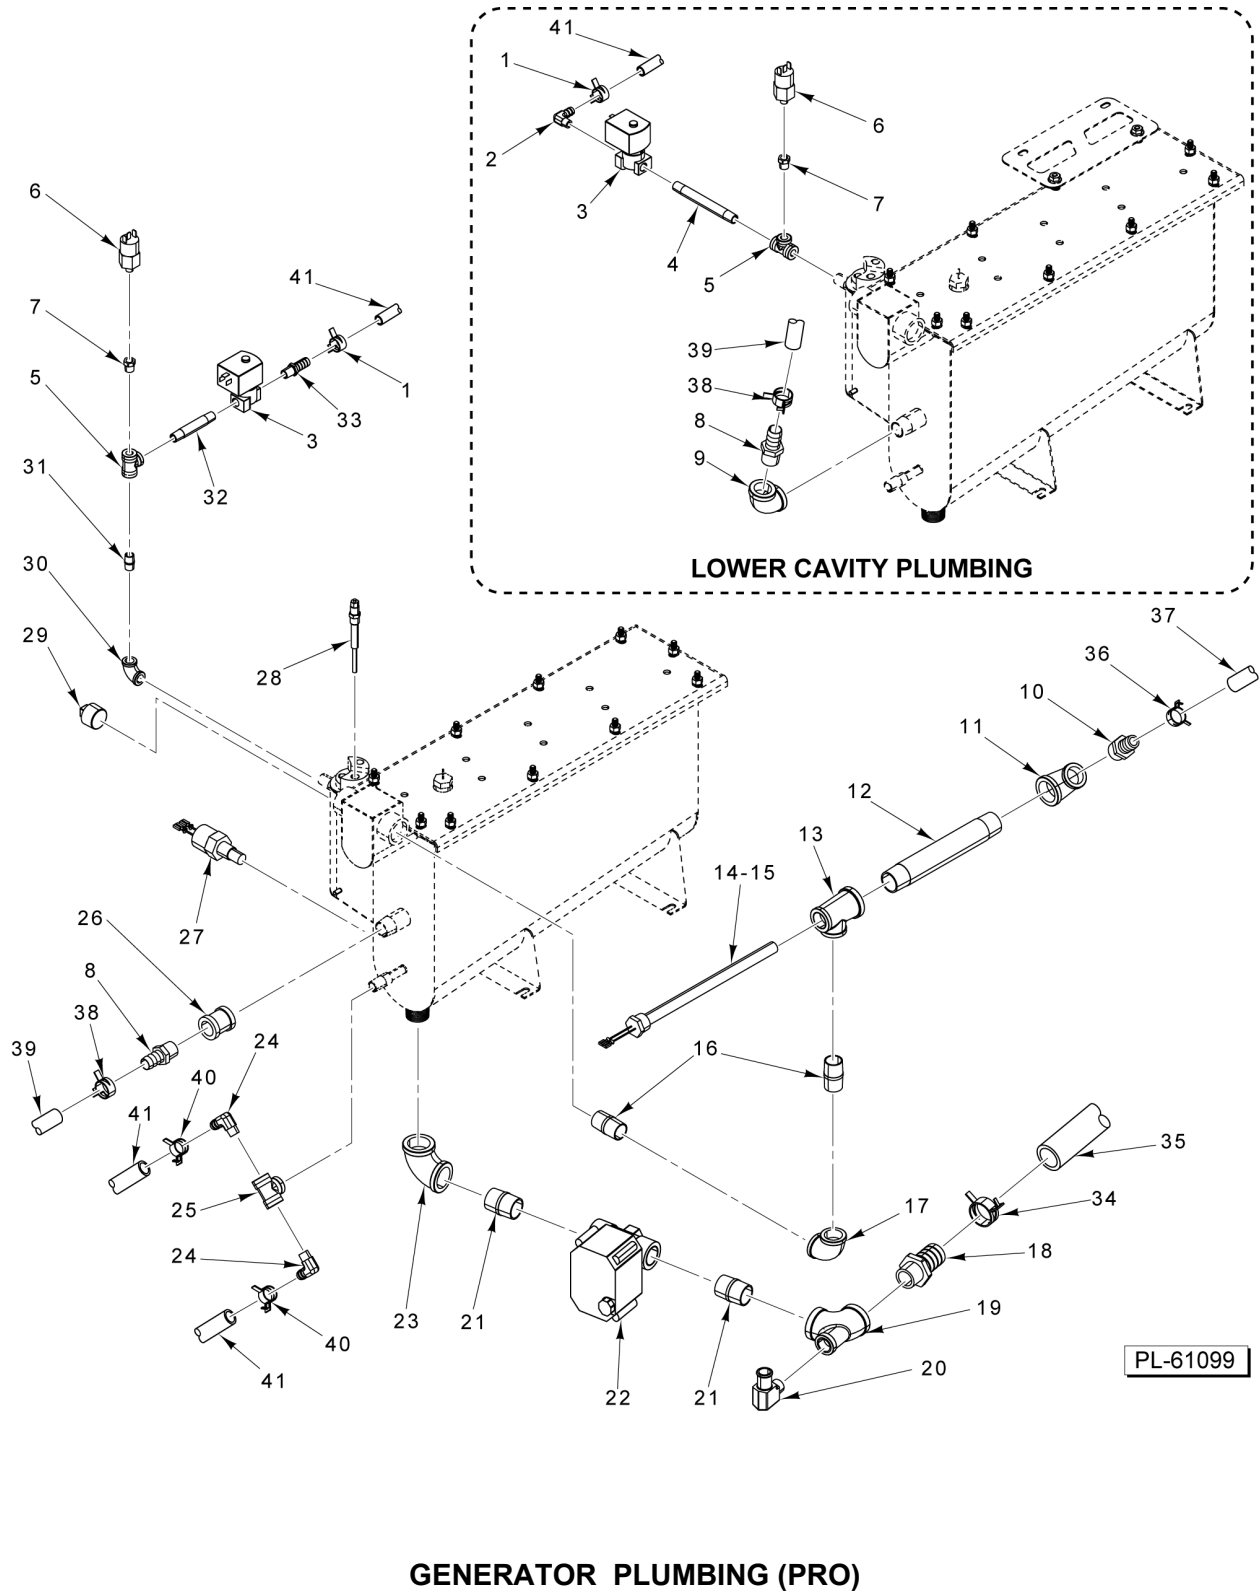

GENERATOR PLUMBING (PRO)

ILLUS. PL-61099	PART NO.	NAME OF PART	AMT.
1	00-557970	Clamp - Hose (20mm).....	1
2	FP-090-91	Fitting - Hose 1/2 Hose to 1/4 NPT (Brass).....	2
3	00-857021-00001	Valve - Solenoid 1/4 NPT (9/32 Orifice).....	2
4	FP-092-28	Pipe - 1/4 x 4 1/2 In. NPT.....	1
5	FP-019-08	Tee - Pipe (Brass).....	2
6	00-854471	Switch - Pressure (5 PSI).....	2
7	FP-027-02	Bushing - Pipe 1/4 to 1/8.....	2
8	FP-087-39	Fitting - Hose 5/8 Hose to 1/2 NPT (Brass).....	2
9	FP-015-16	Elbow - Pipe 1/2 x 90 Deg. (Brass).....	1
10	FP-091-08	Fitting - Pipe 3/4 Hose to 3/4 MPT (Brass).....	2
11	FP-016-18	Elbow-Reducing 1 x 3/4.....	2
12	FP-090-49	Pipe 1 x 8 (Brass).....	2
13	FP-019-40	Tee - Pipe 1 x 3/4 x 3/4 (Brass).....	2
14	00-856709-00001	Heater - Super Heater (208/240 V.).....	2
15	00-856709-00002	Heater - Super Heater (480 V.).....	2
16	FP-041-54	Pipe 3/4 x 2 (Brass).....	2
17	FP-015-23	Elbow 3/4 x 90 Deg. (Brass).....	2
18	FP-090-51	Fitting - Hose.....	2
19	FP-083-89	Tee 3/4 x 3/8 x 3/4 Reducing.....	2
20	FP-090-56	Fitting - Hose.....	2
21	FP-041-50	Pipe 3/4 x 1-3/8 TBE (Brass).....	2
22	00-858461-00001	Valve - Drain.....	2
23	FP-015-23	Elbow 3/4 x 90 Deg. (Brass).....	2
24	FP-090-91	Fitting - Hose 1/2 Hose to 1/4 NPT (Brass).....	4
25	FP-019-08	Tee - Pipe (Brass).....	2
26	FP-023-19	Coupling - Pipe 1/2 (Brass).....	1
27	00-856768-00001	Probe - Hold Temperature.....	2
28	00-857046-00002	Probe - Water Level.....	6
29	FP-028-19	Pipe Plug 3/4 Sq. Hd. (Brass).....	2
30	FP-015-05	Elbow - Pipe 1/4 x 90 Deg. (Brass).....	2
31	FP-040-08	Pipe 1/4 x 7/8 TBE (Brass).....	1
32	FP-075-70	Pipe 1/4 x 3 TBE (Brass).....	1
33	FP-090-59	Fitting - Hose 1/2 ID x 1/4 NPT (Brass).....	1
34	00-557847	Clamp - Hose.....	1
35	00-577477	Hose - Green (To Drain).....	AR
36	00-557846	Clamp - Hose (29mm).....	1
37	00-913135-00042	Hose - White Steam Line (36 In.) (To Compartment).....	AR
38	00-557845	Clamp - Hose (24mm).....	2
39	00-557475	Hose 5/8 ID x 0.955 OD (1.66 Ft.) (Blue) (From Delime Port).....	AR
40	00-557970	Clamp - Hose (20mm).....	2
41	00-557681	Hose - Condensate Box Line (14 In.) Hose - Clear Braided (From Manifold).....	AR