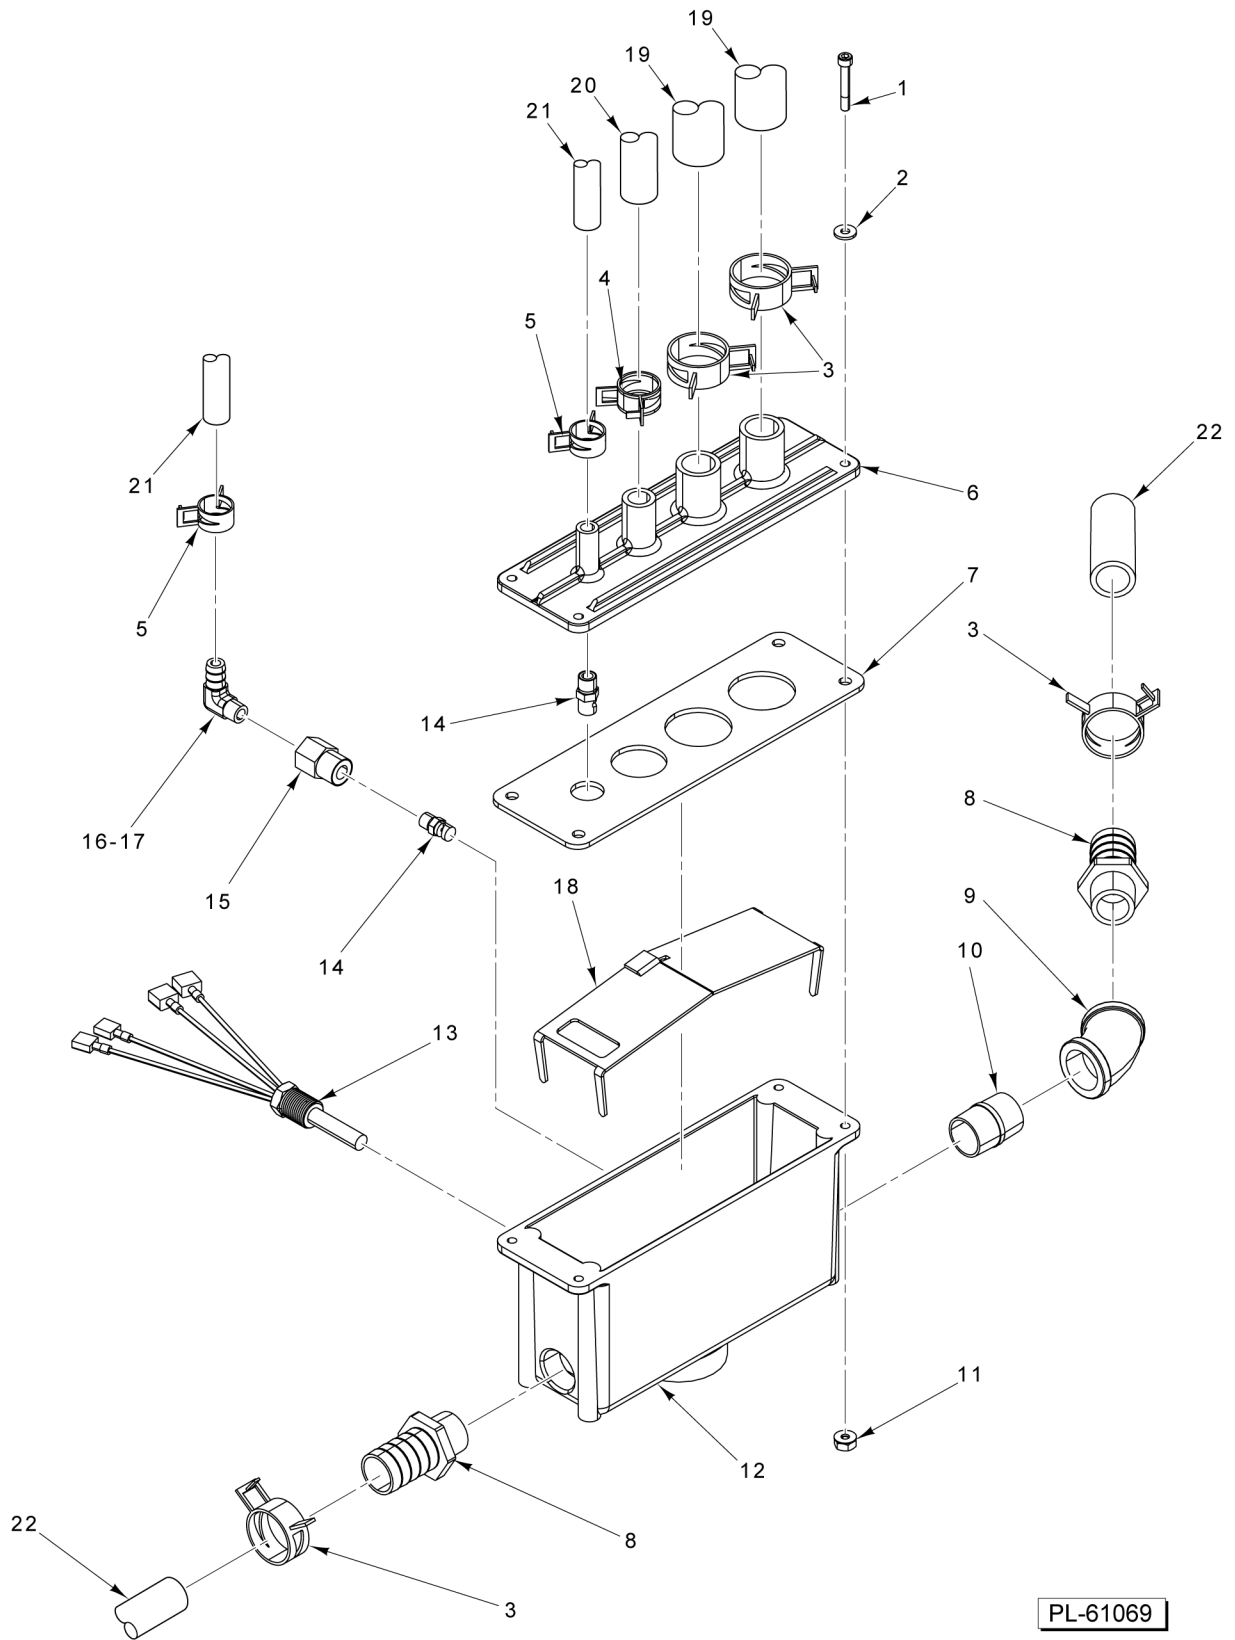

PL-61069

DRAIN ASSEMBLY

DRAIN ASSEMBLY

ILLUS.	PART NO.	NAME OF PART	AMT.
PL-61069			
1	SC-119-74	Screw Cap 10-24 x 1 1/4.....	4
2	WS-019-20	Washer 0.219 x 0.375 x 0.031 (SST).....	4
3	00-557847	Clamp - Hose.....	4
4	00-557845	Clamp - Hose (24mm).....	2
5	00-557970	Clamp - Hose (20mm).....	6
6	00-857244-00001	Lid - Box Condensate.....	1
7	00-858497-00001	Gasket.....	1
8	FP-090-51	Fitting - Hose.....	2
9	FP-015-22	Elbow Pipe 3/4 x 45 Deg. (Brass).....	1
10	FP-041-50	Pipe 3/4 x 1-3/8 TBE (Brass).....	1
11	NS-048-23	Nut 10-24 Hex.....	4
12	00-857243-00001	Box - Condensate.....	1
13	00-858466-00001	Switch - Temperature.....	1
14	00-857626-00001	Nozzle - Spray (1/8 In.).....	2
15	00-858482-00001	Adaptor - Female 1/4-1/8 NPT (LWE).....	1
16	FP-090-91	Fitting - Hose 1/2 Hose to 1/4 NPT (Brass) (LWE).....	1
17	FP-090-56	Fitting - Hose (Basic/Pro).....	1
18	00-858490-00001	Diverter - Drain Box (LWE).....	1
19	00-577477	Hose - Green (From Cavity).....	AR
20	00-557475	Hose 5/8 ID x 0.955 OD (1.66 Ft.) (Blue).....	AR
21	00-557681	Hose - Clear Braided (From Manifold).....	AR
22	00-577477	Hose - Green (From Generators).....	AR