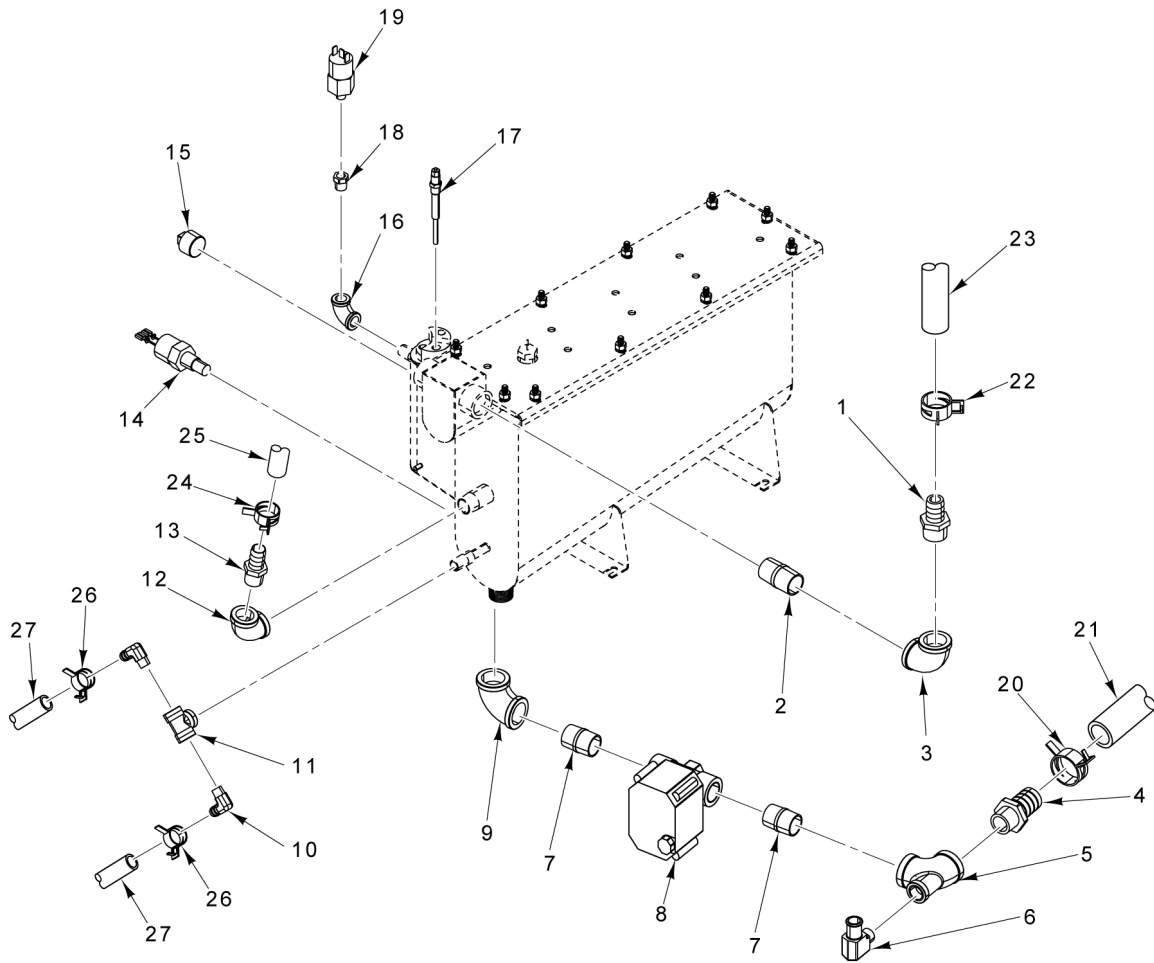

PL-61068

**GENERATOR PLUMBING
(LWE AND BASIC)**

GENERATOR PLUMBING (LWE AND BASIC)

ILLUS. PL-61068	PART NO.	NAME OF PART	AMT.
1	FP-091-08	Fitting - Pipe 3/4 Hose to 3/4 MPT (Brass).....	1
2	FP-041-53	Pipe 3/4 x 1-3/4 TBE (Brass).....	2
3	FP-015-23	Elbow 3/4 x 90 Deg. (Brass).....	2
4	FP-090-51	Fitting - Hose.....	2
5	FP-083-89	Tee 3/4 x 3/8 x 3/4 Reducing.....	2
6	FP-090-56	Fitting - Hose.....	2
7	FP-041-50	Pipe 3/4 x 1-3/8 TBE (Brass).....	2
8	00-858461-00001	Valve - Drain.....	2
9	FP-015-23	Elbow 3/4 x 90 Deg. (Brass).....	2
10	FP-090-91	Fitting - Hose 1/2 Hose to 1/4 NPT (Brass).....	4
11	FP-019-08	Tee - Pipe (Brass).....	2
12	FP-015-16	Elbow - Pipe 1/2 x 90 Deg. (Brass).....	2
13	FP-087-39	Fitting - Hose 5/8 Hose to 1/2 NPT (Brass).....	2
14	00-856768-00001	Probe - Hold Temperature.....	2
15	FP-028-19	Pipe Plug 3/4 Sq. Hd. (Brass).....	2
16	FP-015-05	Elbow - Pipe 1/4 x 90 Deg. (Brass).....	2
17	00-857046-00001	Probe - Water Level.....	6
18	FP-027-02	Bushing - Pipe 1/4 to 1/8.....	2
19	00-854471	Switch - Pressure (5 PSI).....	2
20	00-557847	Clamp - Hose.....	1
21	00-577477	Hose - Green (To Drain).....	AR
22	00-557846	Clamp - Hose (29mm).....	1
23	00-913135-00042	Hose - White Steam Line (36 In.) (To Compartment).....	AR
24	00-557845	Clamp - Hose (24mm).....	1
25	00-557475	Hose 5/8 ID x 0.955 OD (1.66 Ft.) (Blue) (From Delime Port).....	AR
26	00-557970	Clamp - Hose (20mm).....	2
27	00-557681	Hose - Clear Braided (From Manifold).....	AR