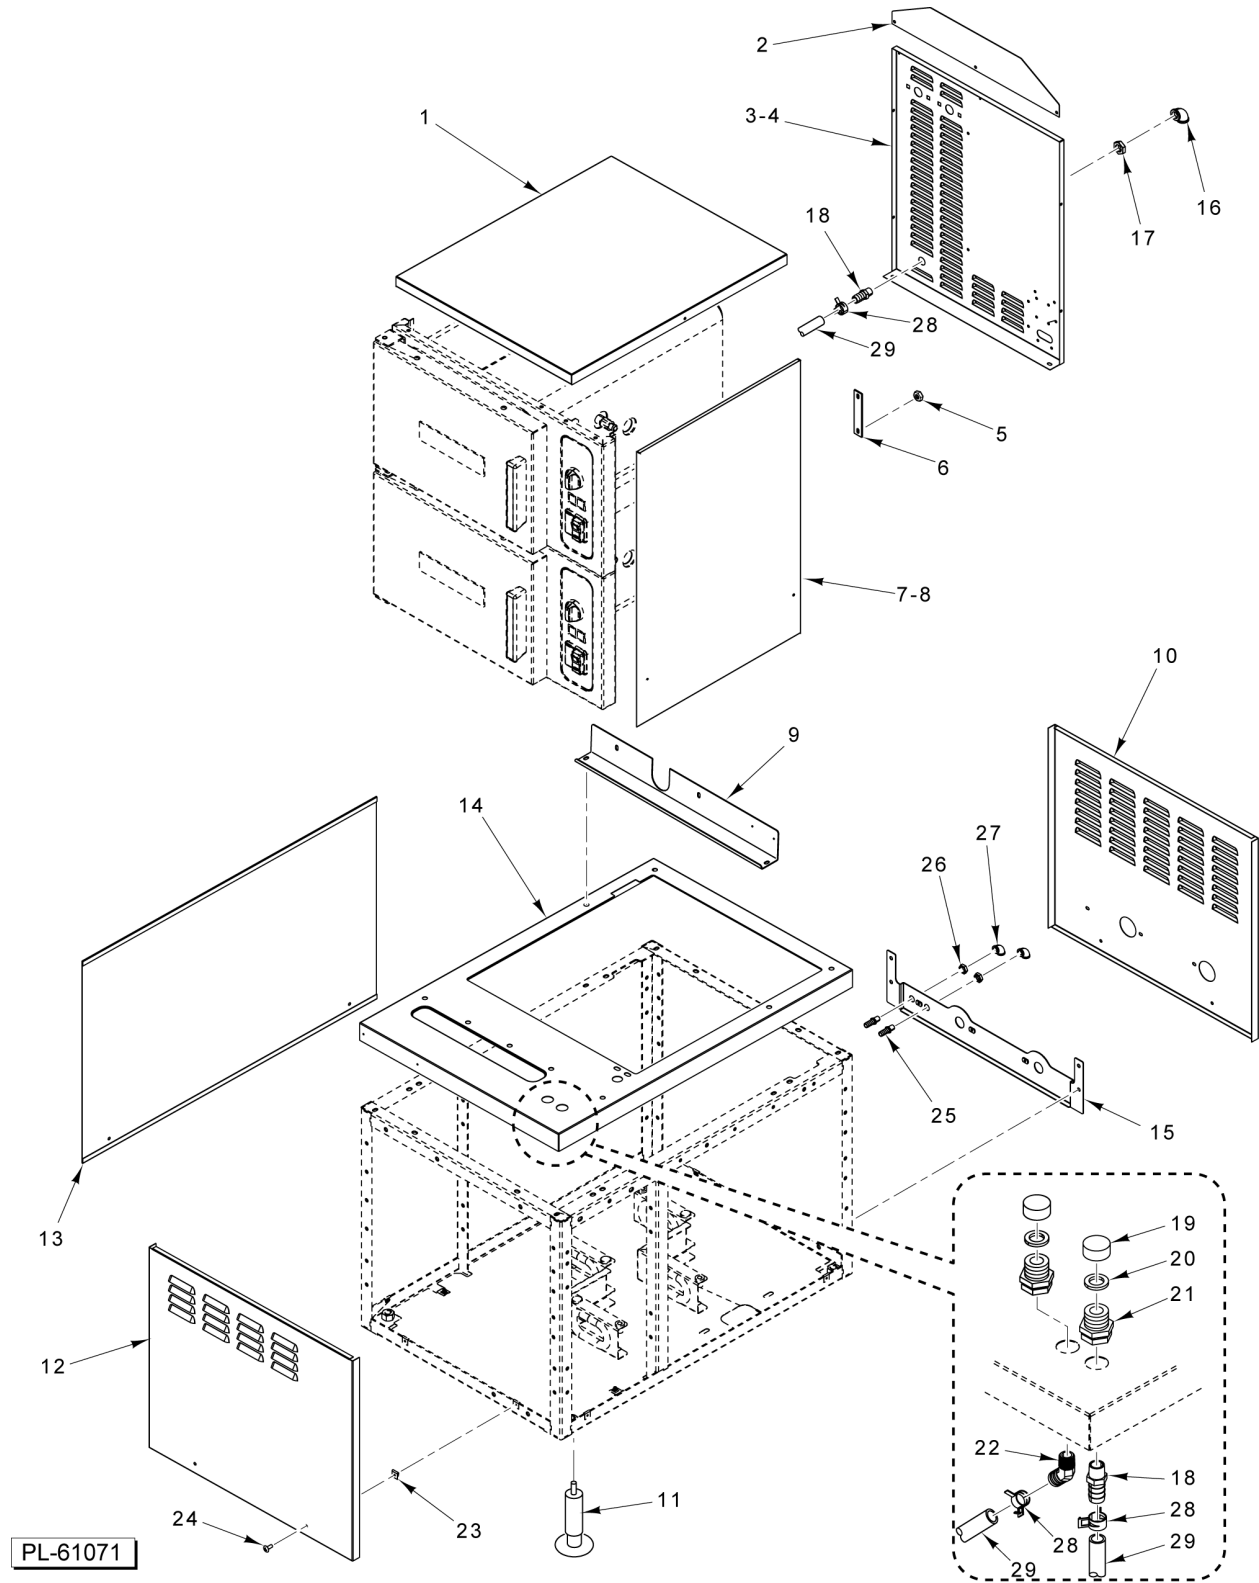

PL-61069

DRAIN ASSEMBLY

DRAIN ASSEMBLY

ILLUS.	PART NO.	NAME OF PART	AMT.
PL-61069			
1	SC-119-74	Screw Cap 10-24 x 1 1/4.....	4
2	WS-019-20	Washer 0.219 x 0.375 x 0.031 (SST).....	4
3	00-557847	Clamp - Hose.....	4
4	00-557845	Clamp - Hose (24mm).....	2
5	00-557970	Clamp - Hose (20mm).....	6
6	00-857244-00001	Lid - Box Condensate.....	1
7	00-858497-00001	Gasket.....	1
8	FP-090-51	Fitting - Hose.....	2
9	FP-015-22	Elbow Pipe 3/4 x 45 Deg. (Brass).....	1
10	FP-041-50	Pipe 3/4 x 1-3/8 TBE (Brass).....	1
11	NS-048-23	Nut 10-24 Hex.....	4
12	00-857243-00001	Box - Condensate.....	1
13	00-858466-00001	Switch - Temperature.....	1
14	00-857626-00001	Nozzle - Spray (1/8 In.).....	2
15	00-858482-00001	Adaptor - Female 1/4-1/8 NPT (LWE).....	1
16	FP-090-91	Fitting - Hose 1/2 Hose to 1/4 NPT (Brass) (LWE).....	1
17	FP-090-56	Fitting - Hose (Basic/Pro).....	1
18	00-858490-00001	Diverter - Drain Box (LWE).....	1
19	00-577477	Hose - Green (From Cavity).....	AR
20	00-557475	Hose 5/8 ID x 0.955 OD (1.66 Ft.) (Blue).....	AR
21	00-557681	Hose - Clear Braided (From Manifold).....	AR
22	00-577477	Hose - Green (From Generators).....	AR

PL-61070

WATER MANIFOLD

WATER MANIFOLD

ILLUS.	PART NO.	NAME OF PART	AMT.
PL-61070			
1	00-557970	Clamp - Hose (20mm).....	AR
2	00-857179-00001	Valve - Check.....	4
3	00-856720-00002	Valve - Dual Water 3.8 - 0.15 GPM (Fill).....	2
4	00-858462-00001	Adapter - Swivel.....	4
5	FP-015-09	Elbow 3/8 x 90 Deg.....	4
6	FP-040-24	Pipe 3/8 x 2 1/2.....	4
7	FP-019-12	Tee - Pipe 3/8 x 3/8 x 3/8 (Brass).....	2
8	FP-090-37	Fitting - Hose - Anchor Coupling 3/8 NPT (Brass).....	2
9	00-856720-00004	Valve - Dual Water 4.8 - 0.75 GPM (Condensate) (for 6-pan units).....	2
10	00-856720-00006	Valve - Dual Water 4.8 - 1.35 GPM (Condensate) (for 10-pan units).....	2
11	FP-040-18	Pipe 3/8 x 1.....	2
12	00-557681	Hose - Clear Braided.....	AR