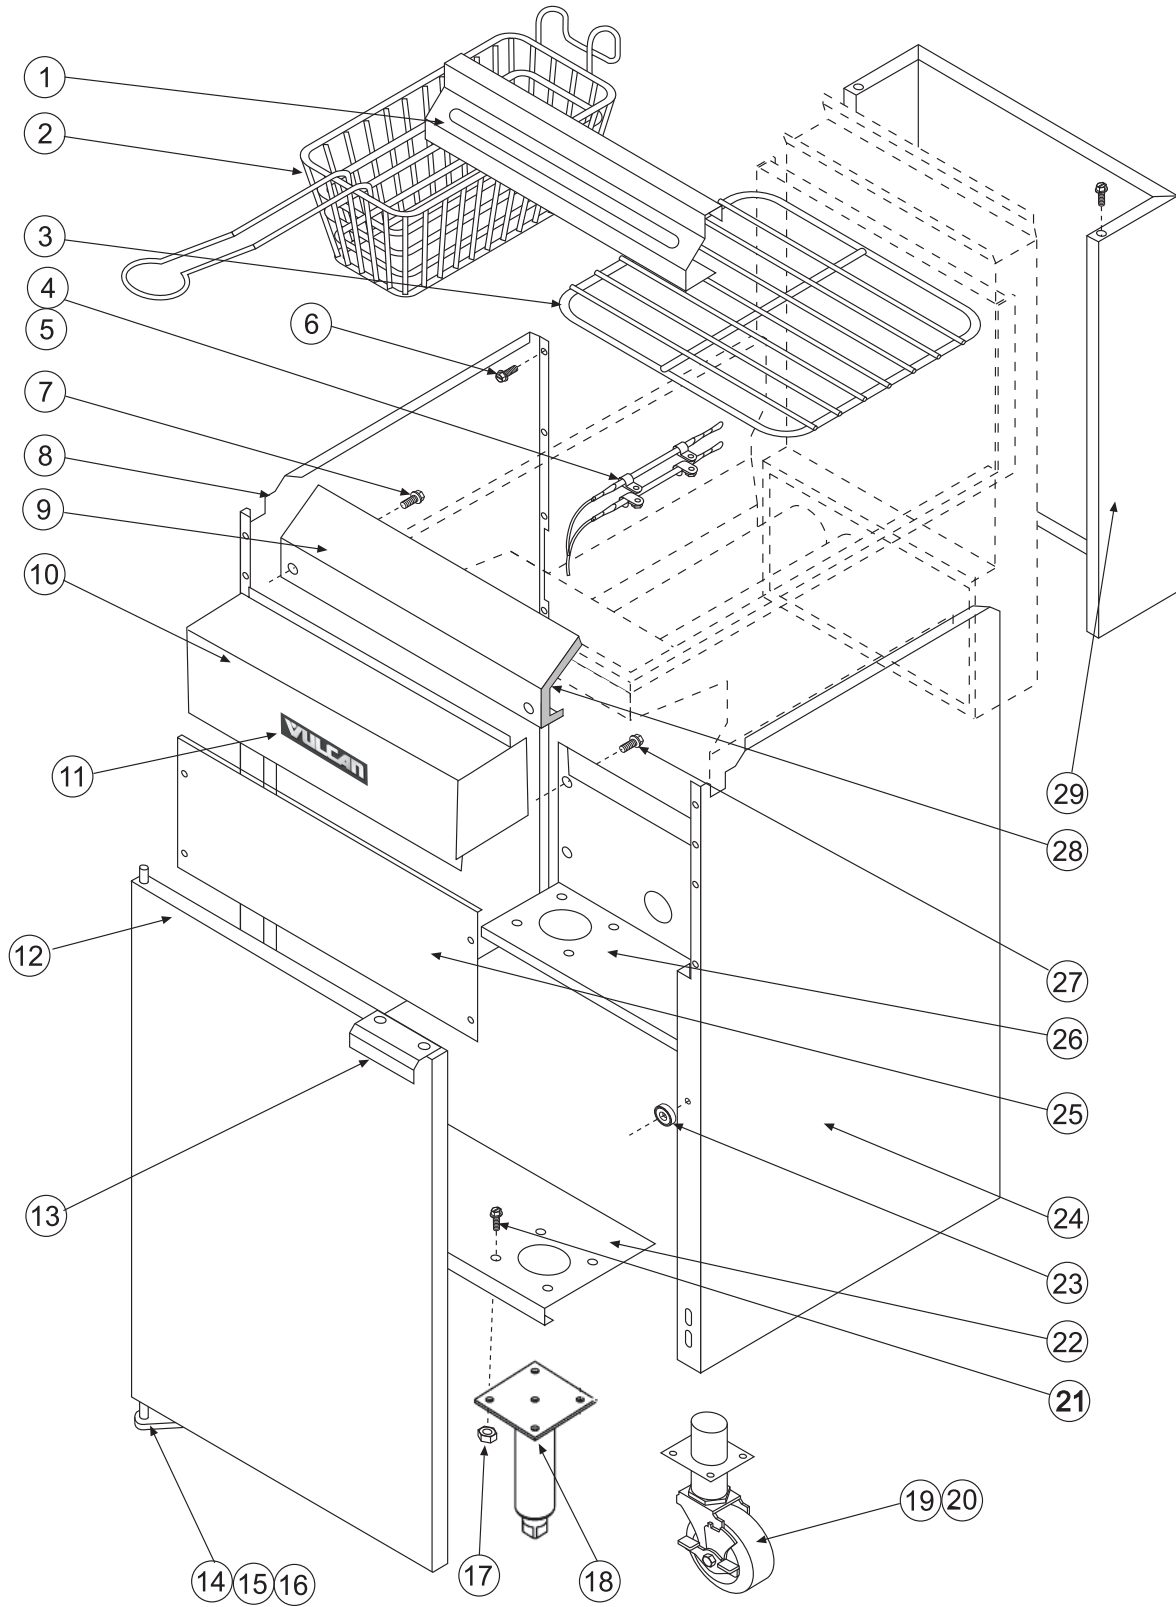

Fig. 2B

LG SERIES
BODY UNIT

BODY UNIT

ILLUS. Fig. 2B	PART NO.	NAME OF PART	AMT.		
			LG300	LG400	LG500
1	00-419664-00002	Hanger - Basket	1	1	
	00-419664-00004	Hanger - Basket			1
2	00-499223-00001	Basket (Twin - Red Handle)	2	2	
	00-499223-00002	Basket (Twin - Red Handle)			2
3	00-427883-00001	Rack - Crumb	1		
	00-427883-00002	Rack - Crumb		1	
	00-427883-00003	Rack - Crumb			1
4	00-402558-00006	Clamp - Thermostat Bulb	2	2	2
5	00-417522-00001	Clip - Capillary	2	2	2
6	SD-036-03	Self-Tapping Screw 8-18 x 3/8" Hex Washer Hd., Type AB	4	4	4
7	SD-036-03	Self-Tapping Screw 8-18 x 3/8" Hex Washer Hd., Type AB	2	2	2
8	00-419778-00006	Body - L.H. Side	1	1	1
9	00-419656	Heat Shield	1	1	
	00-419656-00002	Heat Shield			1
10	00-419662-000G1	Front Panel Assembly	1	1	
	00-419662-000G2	Front Panel Assembly			1
11	00-417700-00002	Nameplate	1	1	1
12	00-421582-000G2	Door Panel Assembly (Stainless Steel) (Incls. Item 27)	1	1	
	00-421582-000G4	Door Panel Assembly (Stainless Steel) (Incls. Item 27)			1
13	00-419653	Handle	1	1	1
14	00-428023-000G1	Hinge - Assembly	1	1	1
15	SD-032-07	Self-Tapping Screw 10-24 x 1/2" Hex Washer Hd., Type TT	2	2	2
16	NS-044-09	Nut Assembly 10-24 Hex "KEPS"	2	2	2
17	SD-015-14	Self-Tapping Screw 1-4-20 x 1/2" Hex Washer Hd., Type TT	AR	AR	AR
18	00-413112-00012	Legs (6") (Stainless Steel)	4	4	4
19	00-421893-00001	Caster, 4" W/Brake	2	2	2
20	00-421893-00002	Caster, 4"	2	2	2
21	NS-044-14	Nut - 1/4-20 x 1/2 Hex Washer Hd., Type TT	AR	AR	AR
22	00-427886-00001	Body - Front Bottom	1	1	
23	00-497296-000G2	Magnet - Door	1	1	1
24	00-419778-00005	Body - R.H. Side	1	1	1
25	00-419788-00001	Shield - Front	1	1	
	00-419788-00002	Shield - Front			1
26	00-427884-00001	Body - Rear Bottom	1	1	
27	SD-032-07	Self-Tapping Screw 10-24 x 1/2" Hex Washer Hd., Type TT	4	4	4
28	00-419795-000G1	Insulation - Heat Shield	1	1	
	00-419795-000G2	Insulation - Heat Shield			1
29	00-416959-00006	Wrap - Flue	1	1	
	00-418336-00006	Wrap - Flue			1
	00-497428-00003	Body Bottom (21")			1