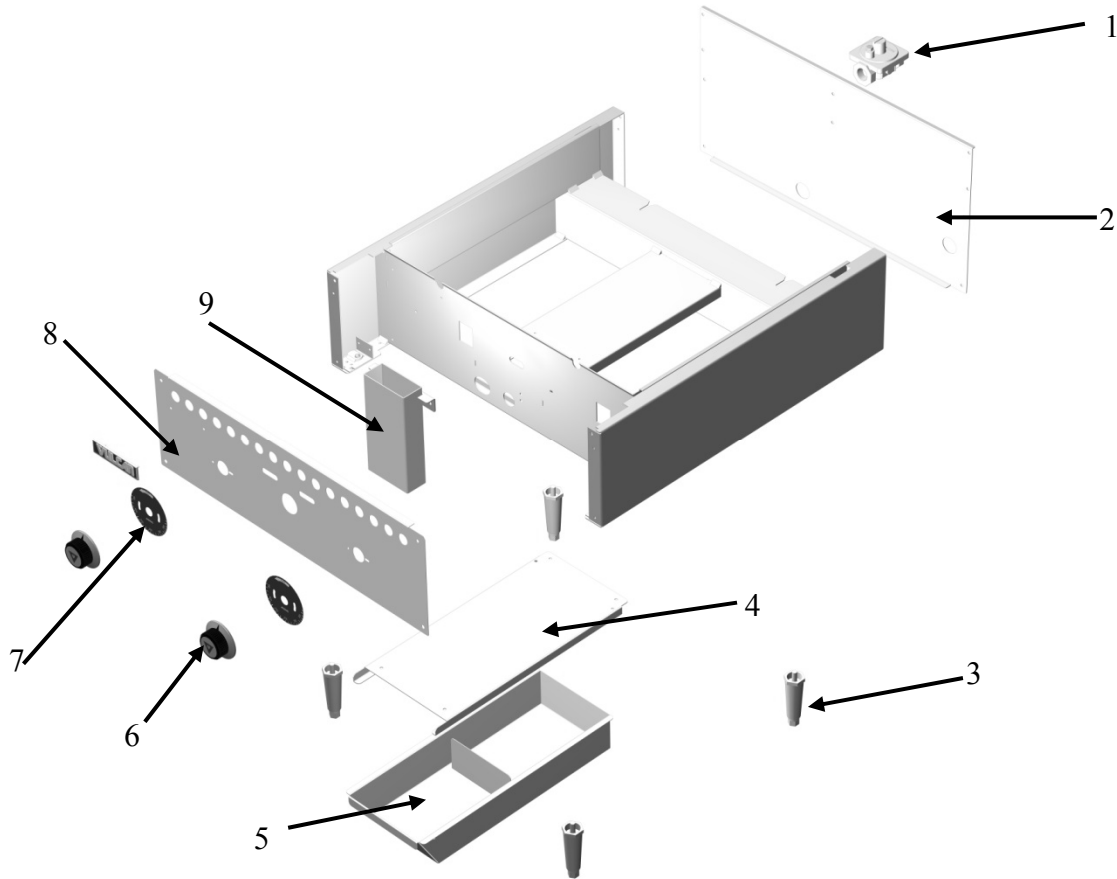

VULCAN-HART
DIVISION OF ITW FOOD EQUIPMENT GROUP, LLC
Baltimore, MD

FORM F-38318 (7-22)

TABLE OF CONTENTS

VCRGxx-T / WCRGxx-T GRIDDLE.....	3
Exploded parts view of external components and part number listing.....	3
Exploded view of internal components.....	4
Internal components part number listing.....	5
VCRGxx-M / WCRGxx-M GRIDDLE.....	6
Exploded parts view of external components and part number listing.....	6
Exploded view of internal components and part number listing.....	7
VCRHxx / WCRHxx HOTPLATE.....	8
Exploded parts view of components.....	8
Part number listing.....	9
VCRBxx / WCRBxx CHARBROILER.....	10
Exploded parts view of components.....	10
Part number listing.....	11
RECOMMENDED SPARE PARTS.....	12
VCRGxx-T / WCRGxx-T griddle recommended spare parts.....	12
VCRGxx-M / WCRGxx-M griddle recommended spare parts.....	12
VCRHxx / WCRHxx hotplate recommended spare parts.....	12
VCRBxx / WCRBxx charbroiler recommended spare parts.....	13

VCRGxx-T / WCRGxx-T Griddle External Components

ILLUS.	PART NO	NAME OF PART	24"	36"	48"
1	00-498871-00120	CONVERTIBLE PRESSURE REGULATOR....	1.....	1.....	1.....
2	00-498649-00024	24" BACK PANEL.....	1.....	N/A.....	N/A.....
	00-498649-00036	36" BACK PANEL.....	N/A.....	1.....	N/A.....
	00-498649-00048	48" BACK PANEL.....	N/A.....	N/A.....	1.....
3	00-976672	4" LEG WITH 12mm STUD.....	4.....	4.....	4.....
4	00-498658	GREASE CAN GUIDE.....	1.....	1.....	1.....
5	00-498868-0000A	GREASE CAN	1.....	1.....	1.....
6	00-498041 -00012	VULCAN GRIDDLE KNOB.....	2.....	3.....	4.....
7	00-498945	200-450F GS VALVE DIAL	2.....	3.....	4.....
8	00-498652-00024	24" T-STAT FRONT PANEL.....	1.....	N/A.....	N/A.....
	00-498652-00036	36" T-STAT FRONT PANEL.....	N/A.....	1.....	N/A.....
	00-498652-00048	48" T-STAT FRONT PANEL.....	N/A.....	N/A.....	1.....
9	00-498931-0000A	GREASE CHUTE W/A	1.....	1.....	1.....