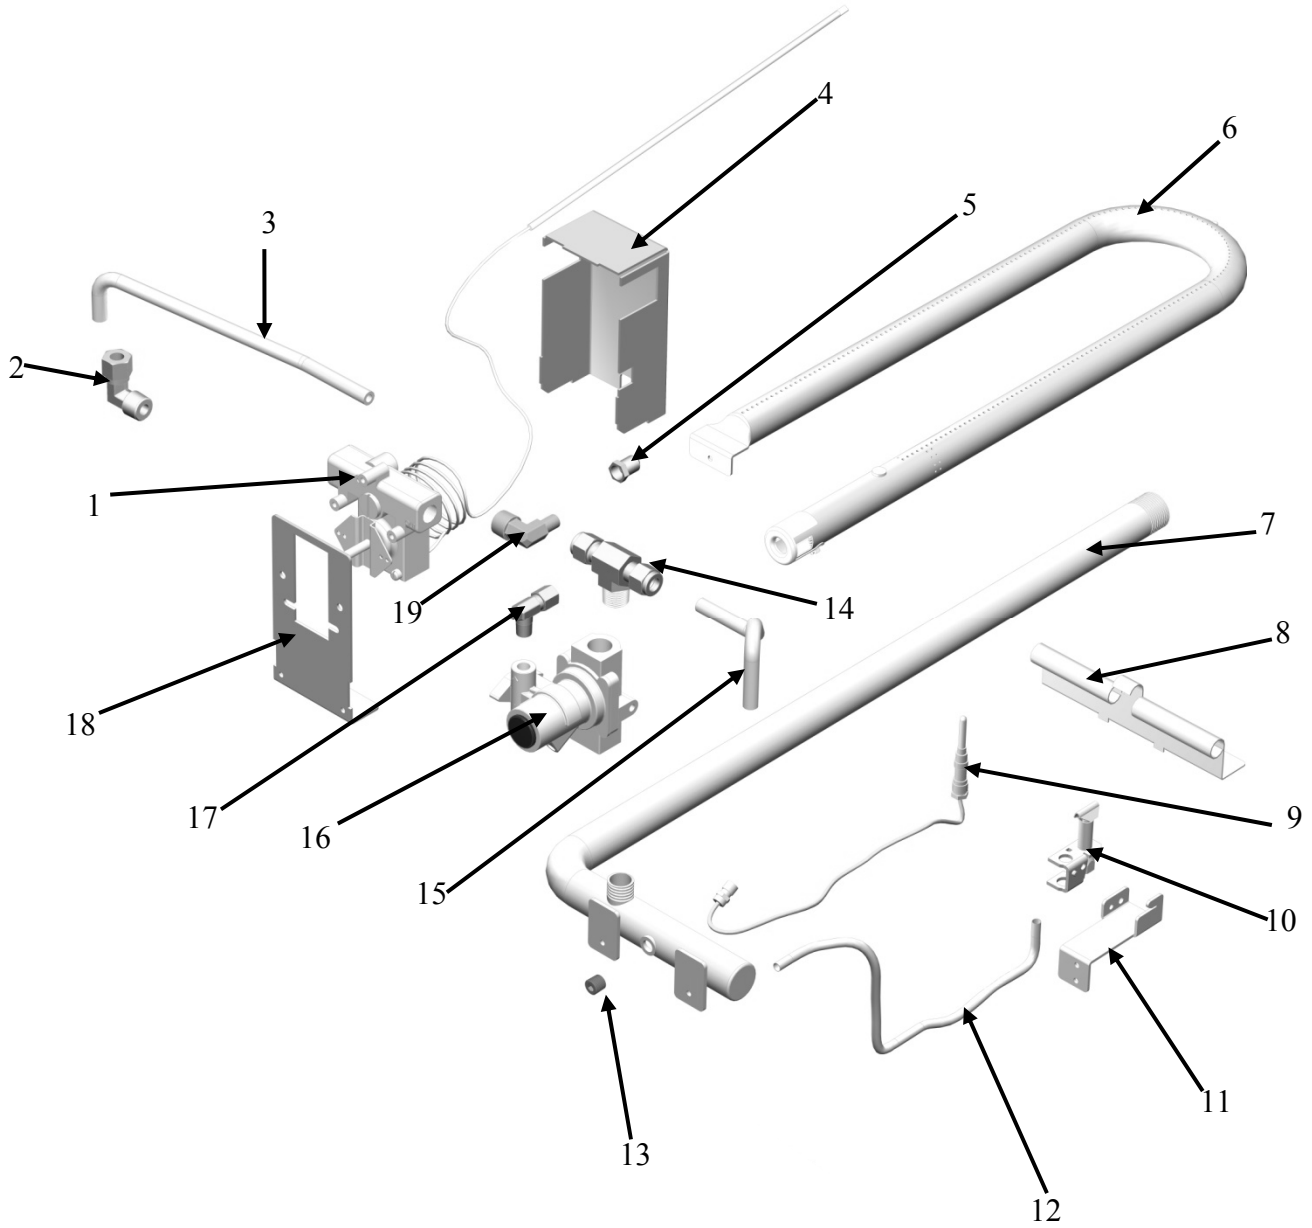

VCRGxx-T / WCRGxx-T Griddle Internal Components

VCRGxx-T / WCRGxx-T Griddle Internal Components

ILLUS.	PART NO	NAME OF PART	24"	36"	48"
1	00-498096-00450	450F TSTAT COMBO VALVE	2.....	3.....	4.....
2	00-722657	3/8MPT X 3/8CC ELBOW	2.....	3.....	4.....
3	00-851614-00002	3/8" x 12" FLEX TUBING.....	1.....	1.....	2.....
4	00-498757	T-STAT HEAT SHIELD.....	2.....	3.....	4.....
5	00-719951-00039	# 39, ORIFICE HOOD (NAT. GAS).....	2.....	3.....	4.....
	00-719951-00053	# 53, ORIFICE HOOD(LP. GAS).....	2.....	3.....	4.....
6	00-498651-0000A	GRIDDLE BURNER.....	2.....	3.....	4.....
7	00-498656-0024A	24" MANIFOLD W/A.....	1.....	N/A.....	N/A.....
	00-498656-0036A	36" MANIFOLD W/A.....	N/A.....	1.....	N/A.....
	00-498656-0048A	48" MANIFOLD W/A.....	N/A.....	N/A.....	1.....
8	00-498779	FLASH TUBE.....	1.....	2.....	2.....
9	00-714268	T46 18" THERMOCOUPLE.....	1.....	2.....	2.....
10	00-714269	PILOT BURNER.....	1.....	2.....	2.....
	00-712363	LP GAS PILOT ORIFICE.....	1.....	2.....	2.....
11	00-498863	PILOT BRACKET.....	1.....	2.....	2.....
12	00-722228	¼" x 12" FLEX TUBING.....	1.....	2.....	2.....
13	00-719363	1/8" NPT COUNTERSINK PLUG.....	1.....	1.....	1.....
14	00-498028	3/8" NPT x 3/8" CC TEE.....	1.....	2.....	2.....
15	00-722425	3/8" x 8" FLEX TUBING.....	1.....	1.....	2.....
16	00-498025	BASO PILOT SAFETY VALVE.....	1.....	2.....	2.....
17	00-404193-00001	1/8" NPT x ¼" CC x 90 DEG VALVE.....	1.....	2.....	2.....
18	00-498654	T-STAT MOUNTING BRACKET.....	2.....	3.....	4.....
19	00-498897	3/8" NPT x 3/8"-27 ORIFICE ELBOW.....	2.....	3.....	4.....
ITEMS NOT SHOWN					
	00-719566	¼" FIBERGLASS SLEEVING (T-STAT WIRE)	2.....	3.....	4.....