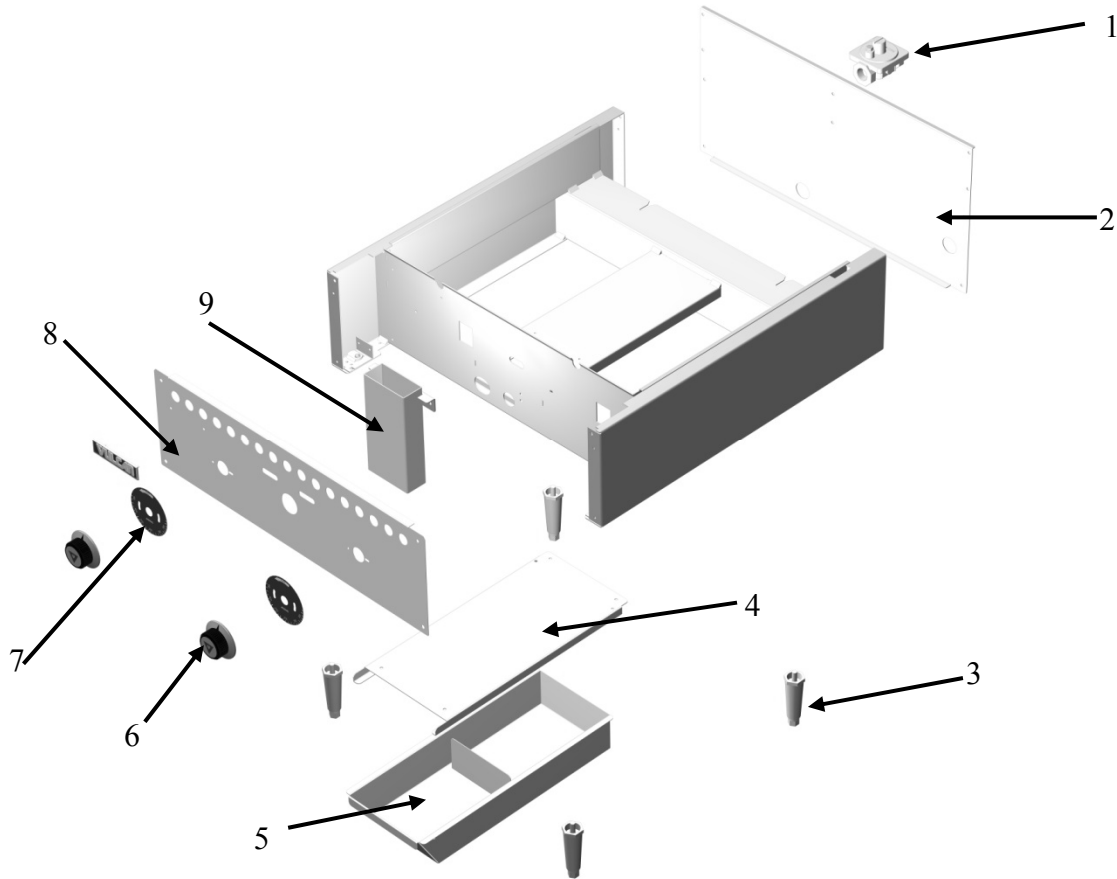

TABLE OF CONTENTS

VCRGxx-T / WCRGxx-T GRIDDLE.....	3
Exploded parts view of external components and part number listing.....	3
Exploded view of internal components.....	4
Internal components part number listing.....	5
VCRGxx-M / WCRGxx-M GRIDDLE.....	6
Exploded parts view of external components and part number listing.....	6
Exploded view of internal components and part number listing.....	7
VCRHxx / WCRHxx HOTPLATE.....	8
Exploded parts view of components.....	8
Part number listing.....	9
VCRBxx / WCRBxx CHARBROILER.....	10
Exploded parts view of components.....	10
Part number listing.....	11
RECOMMENDED SPARE PARTS.....	12
VCRGxx-T / WCRGxx-T griddle recommended spare parts.....	12
VCRGxx-M / WCRGxx-M griddle recommended spare parts.....	12
VCRHxx / WCRHxx hotplate recommended spare parts.....	12
VCRBxx / WCRBxx charbroiler recommended spare parts.....	13

VCRGxx-T / WCRGxx-T Griddle External Components

ILLUS.	PART NO	NAME OF PART	24"	36"	48"
1	00-498871-00120	CONVERTIBLE PRESSURE REGULATOR....	1.....	1.....	1.....
2	00-498649-00024	24" BACK PANEL.....	1.....	N/A.....	N/A.....
	00-498649-00036	36" BACK PANEL.....	N/A.....	1.....	N/A.....
	00-498649-00048	48" BACK PANEL.....	N/A.....	N/A.....	1.....
3	00-498953	4" LEG WITH 3/8" STUD.....	4.....	4.....	4.....
4	00-498658	GREASE CAN GUIDE.....	1.....	1.....	1.....
5	00-498868-0000A	GREASE CAN	1.....	1.....	1.....
6	00-498041	VULCAN GRIDDLE KNOB.....	2.....	3.....	4.....
7	00-498945	200-450F GS VALVE DIAL	2.....	3.....	4.....
8	00-498652-00024	24" T-STAT FRONT PANEL.....	1.....	N/A.....	N/A.....
	00-498652-00036	36" T-STAT FRONT PANEL.....	N/A.....	1.....	N/A.....
	00-498652-00048	48" T-STAT FRONT PANEL.....	N/A.....	N/A.....	1.....
9	00-498931-0000A	GREASE CHUTE W/A	1.....	1.....	1.....