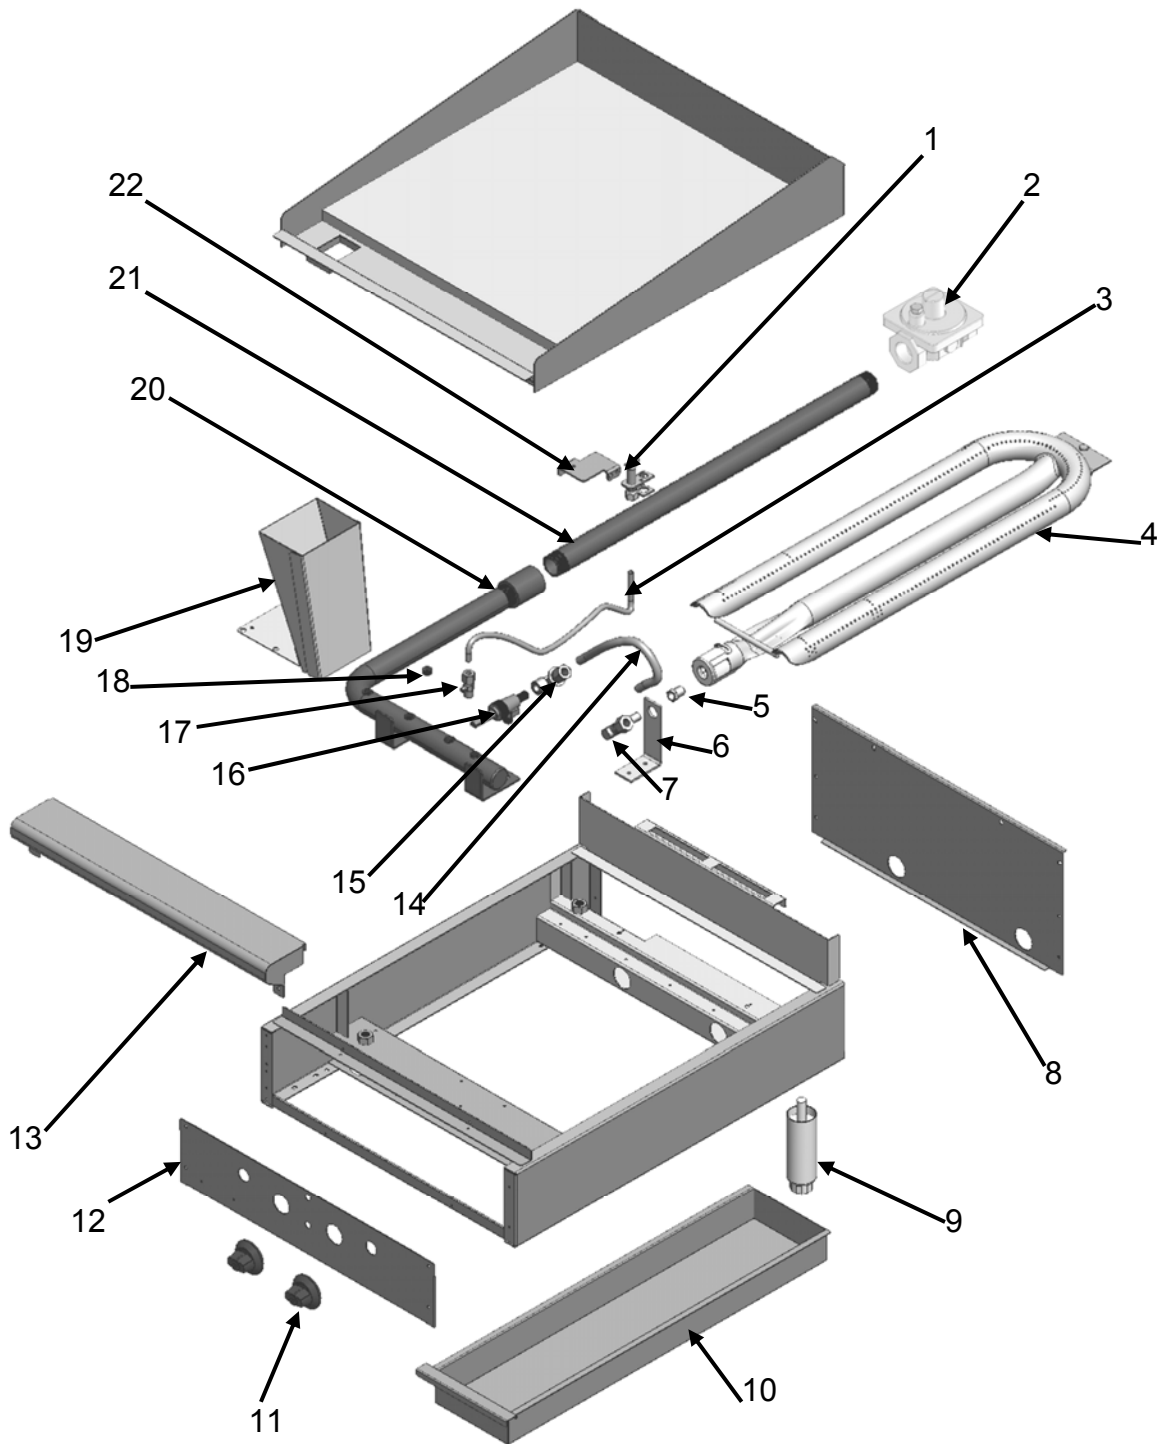

AGM MODELS MANUFACTURED PRIOR TO MARCH 2010