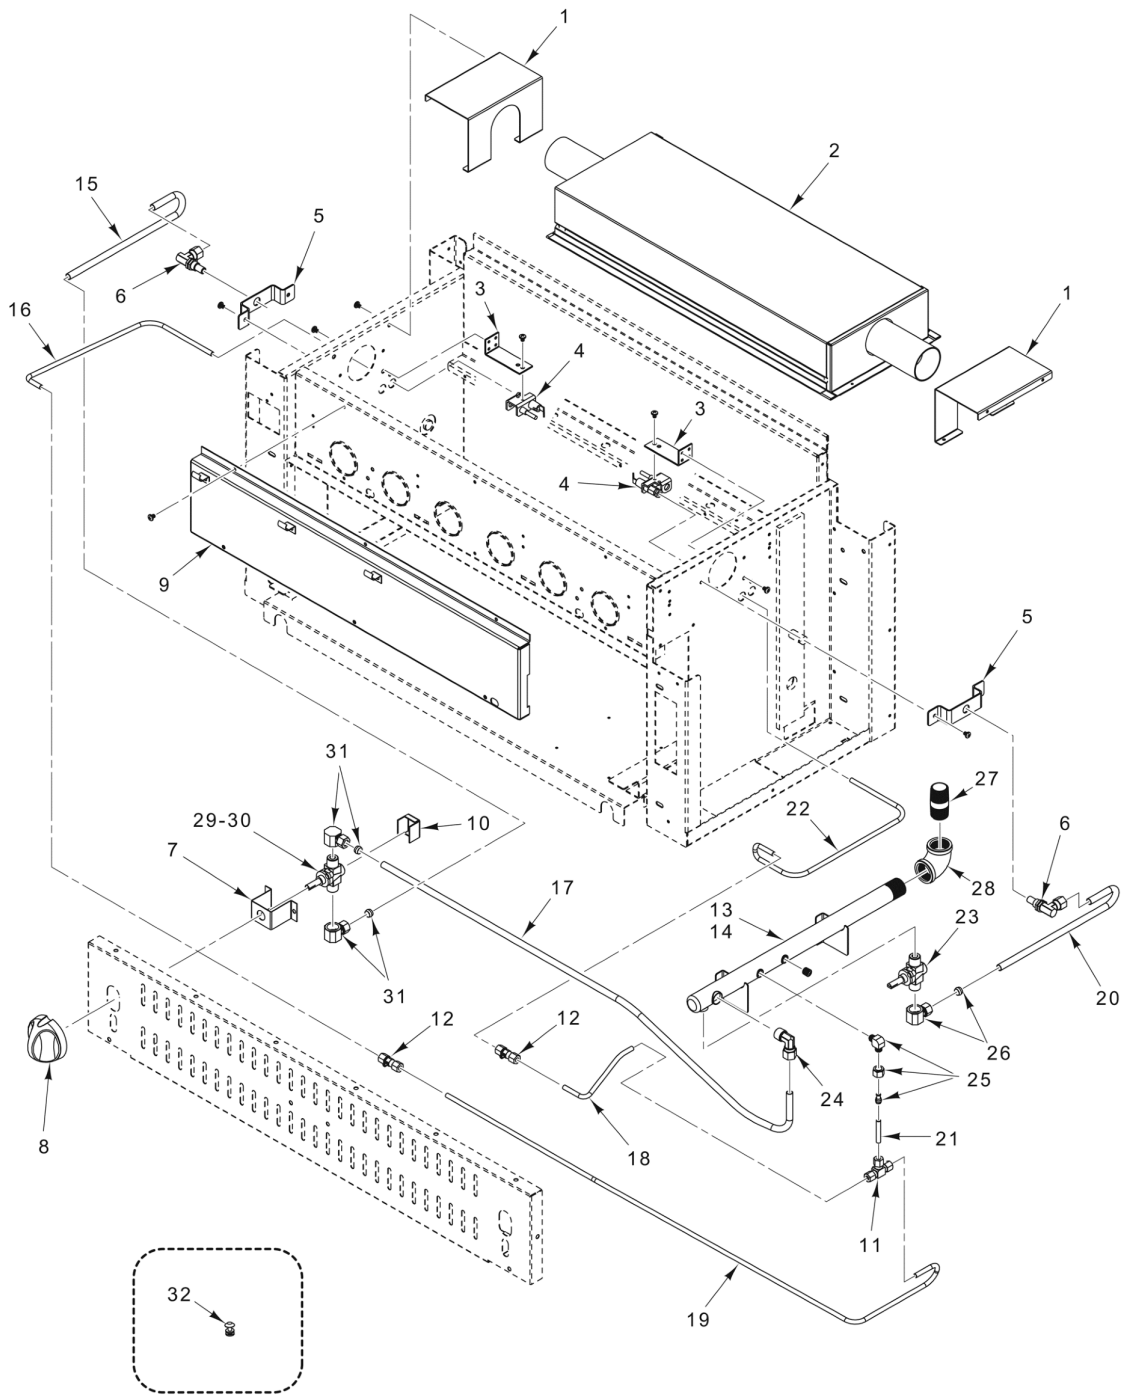

ILLUS.	PART NO.	NAME OF PART	AMT.
PL-60340			
1	NS-047-78	Pal Nut.....	2
2	00-922773	Bracket - Backwall Support (IRB Only).....	1
3	00-922717-00001	Panel - Side (RH).....	1
4	00-922732-0000A	Tray - Crumb.....	1
5	00-922736	Shield - Heat (Internal) (RH).....	1
6	00-922738	Plate - Stop (Rack Position).....	1
7	00-922737	Bracket.....	1
8	00-922719-00001	Cover - Manifold.....	1
9	00-957916-00003	Nameplate - Small (Vulcan).....	1
10	00-723204	Nameplate - Small (Wolf).....	1
11	00-922715-0000A	Top Panel Assy.....	1
12	00-922740	Panel - Back.....	1
13	00-922718	Panel - Side (LH).....	1
14	00-788488	Shield - Heat (Internal) (LH).....	1

PLUMBING, CONTROLS, & HEATING COMPONENTS (RADIANT)

PLUMBING, CONTROLS, & HEATING COMPONENTS (RADIANT)

ILLUS.	PART NO.	NAME OF PART	AMT.
PL-60341			
1	00-712001-0000A	Burner Assy.....	6
2	00-922681-000A2	Manifold Assy. (Inlet) (RH) (Incls. Items 3 thru 10).....	1
3	00-922553-000A1	Manifold (RH).....	1
4		Pipe 3/4 x 2 (TBE).....	1
5		Elbow - Pipe 3/4 x 90 Deg.....	1
6	00-922730	Fitting - Tee.....	1
7	00-712043	Valve - Ball 3/8 NPT Male (Brass).....	1
8	00-722657	Elbow 3/8 MPT x 3/8 CC.....	1
9	00-922682-000A2	Manifold (3-Port) (RH).....	1
10	00-719206	Fitting 1/8 NPT Hex (Male).....	3
11	00-719951-00055	Hood - Orifice (Drill 55) Nat Gas.....	3
12	00-719951-00065	Hood - Orifice (Drill 65) LP Gas.....	AR
13	00-922681-000A3	Manifold Assy. (LH) (Incls. Items 7, 10, 14, 15).....	1
14	00-922682-00A3	Manifold (3-Port) (LH).....	1
15	00-922731	Fitting.....	1
16	00-428300-00001	Knob (Black).....	2
17	00-702005	Bracket - Pilot.....	2
18	00-913155	Kit - Pilot Burner (Incls Tip, Flex Tuubing & Hardware).....	2
19	00-715037	Valve - Straight Pilot (3/16 x 3/16).....	2
20	00-922774	Tubing - Flex (3/16 x 10 In.).....	1
21	00-922776	Tubing - Flex (3/16 x 48 In.).....	1
22	00-722225	Tubing - Flex (3/16 x 36 In.).....	1