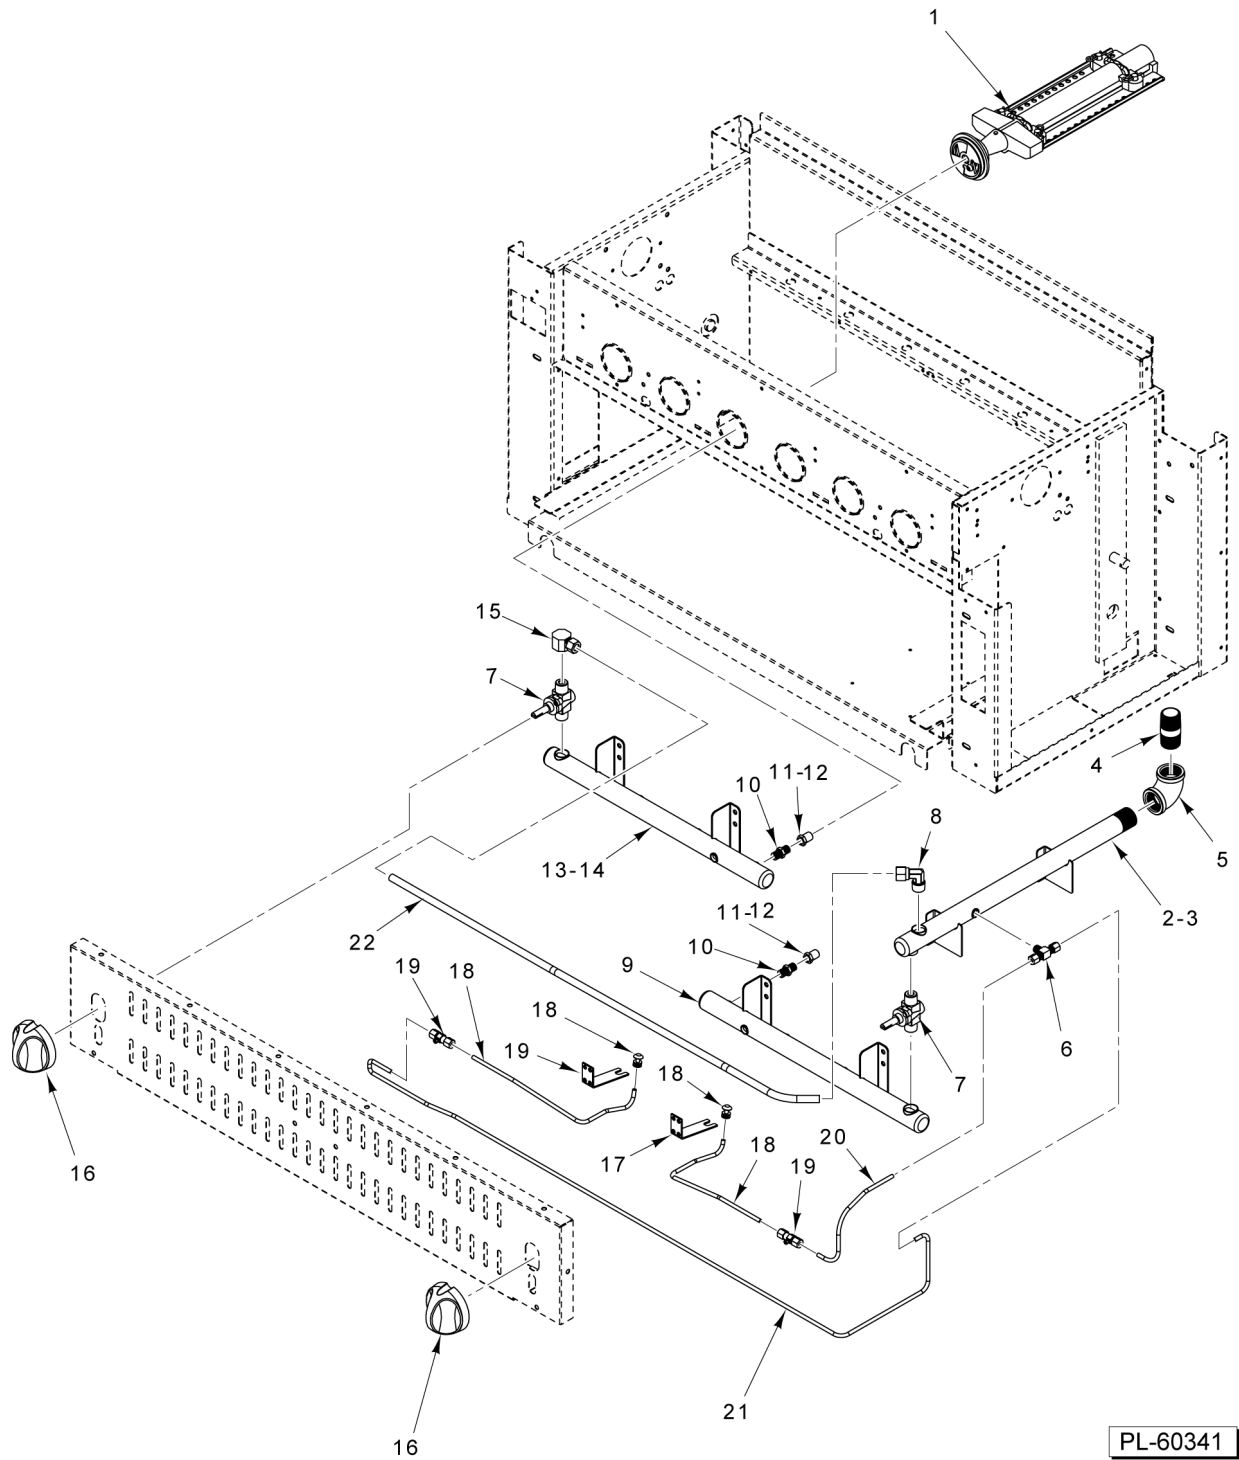

ILLUS.	PART NO.	NAME OF PART	AMT.
PL-60340			
1	NS-047-78	Pal Nut.....	2
2	00-922773	Bracket - Backwall Support (IRB Only).....	1
3	00-922717-00001	Panel - Side (RH).....	1
4	00-922732-0000A	Tray - Crumb.....	1
5	00-922736	Shield - Heat (Internal) (RH).....	1
6	00-922738	Plate - Stop (Rack Position).....	1
7	00-922737	Bracket.....	1
8	00-922719-00001	Cover - Manifold.....	1
9	00-957916-00003	Nameplate - Small (Vulcan).....	1
10	00-723204	Nameplate - Small (Wolf).....	1
11	00-922715-0000A	Top Panel Assy.....	1
12	00-922740	Panel - Back.....	1
13	00-922718	Panel - Side (LH).....	1
14	00-788488	Shield - Heat (Internal) (LH).....	1

PLUMBING, CONTROLS, & HEATING COMPONENTS (RADIANT)

PLUMBING, CONTROLS, & HEATING COMPONENTS (RADIANT)

ILLUS.	PART NO.	NAME OF PART	AMT.
PL-60341			
1	00-712001-0000A	Burner Assy.....	6
2	00-922681-000A2	Manifold Assy. (Inlet) (RH) (Incls. Items 3 thru 10).....	1
3	00-922553-000A1	Manifold (RH).....	1
4		Pipe 3/4 x 2 (TBE).....	1
5		Elbow - Pipe 3/4 x 90 Deg.....	1
6	00-922730	Fitting - Tee.....	1
7	00-712043	Valve - Ball 3/8 NPT Male (Brass).....	1
8	00-722657	Elbow 3/8 MPT x 3/8 CC.....	1
9	00-922682-000A2	Manifold (3-Port) (RH).....	1
10	00-719206	Fitting 1/8 NPT Hex (Male).....	3
11	00-719951-00055	Hood - Orifice (Drill 55) Nat Gas.....	3
12	00-719951-00065	Hood - Orifice (Drill 65) LP Gas.....	AR
13	00-922681-000A3	Manifold Assy. (LH) (Incls. Items 7, 10, 14, 15).....	1
14	00-922682-00A3	Manifold (3-Port) (LH).....	1
15	00-922731	Fitting.....	1
16	00-428300-00001	Knob (Black).....	2
17	00-702005	Bracket - Pilot.....	2
18	00-913155	Kit - Pilot Burner (Incls Tip, Flex Tuubing & Hardware).....	2
19	00-715037	Valve - Straight Pilot (3/16 x 3/16).....	2
20	00-922774	Tubing - Flex (3/16 x 10 In.).....	1
21	00-922776	Tubing - Flex (3/16 x 48 In.).....	1
22	00-722225	Tubing - Flex (3/16 x 36 In.).....	1