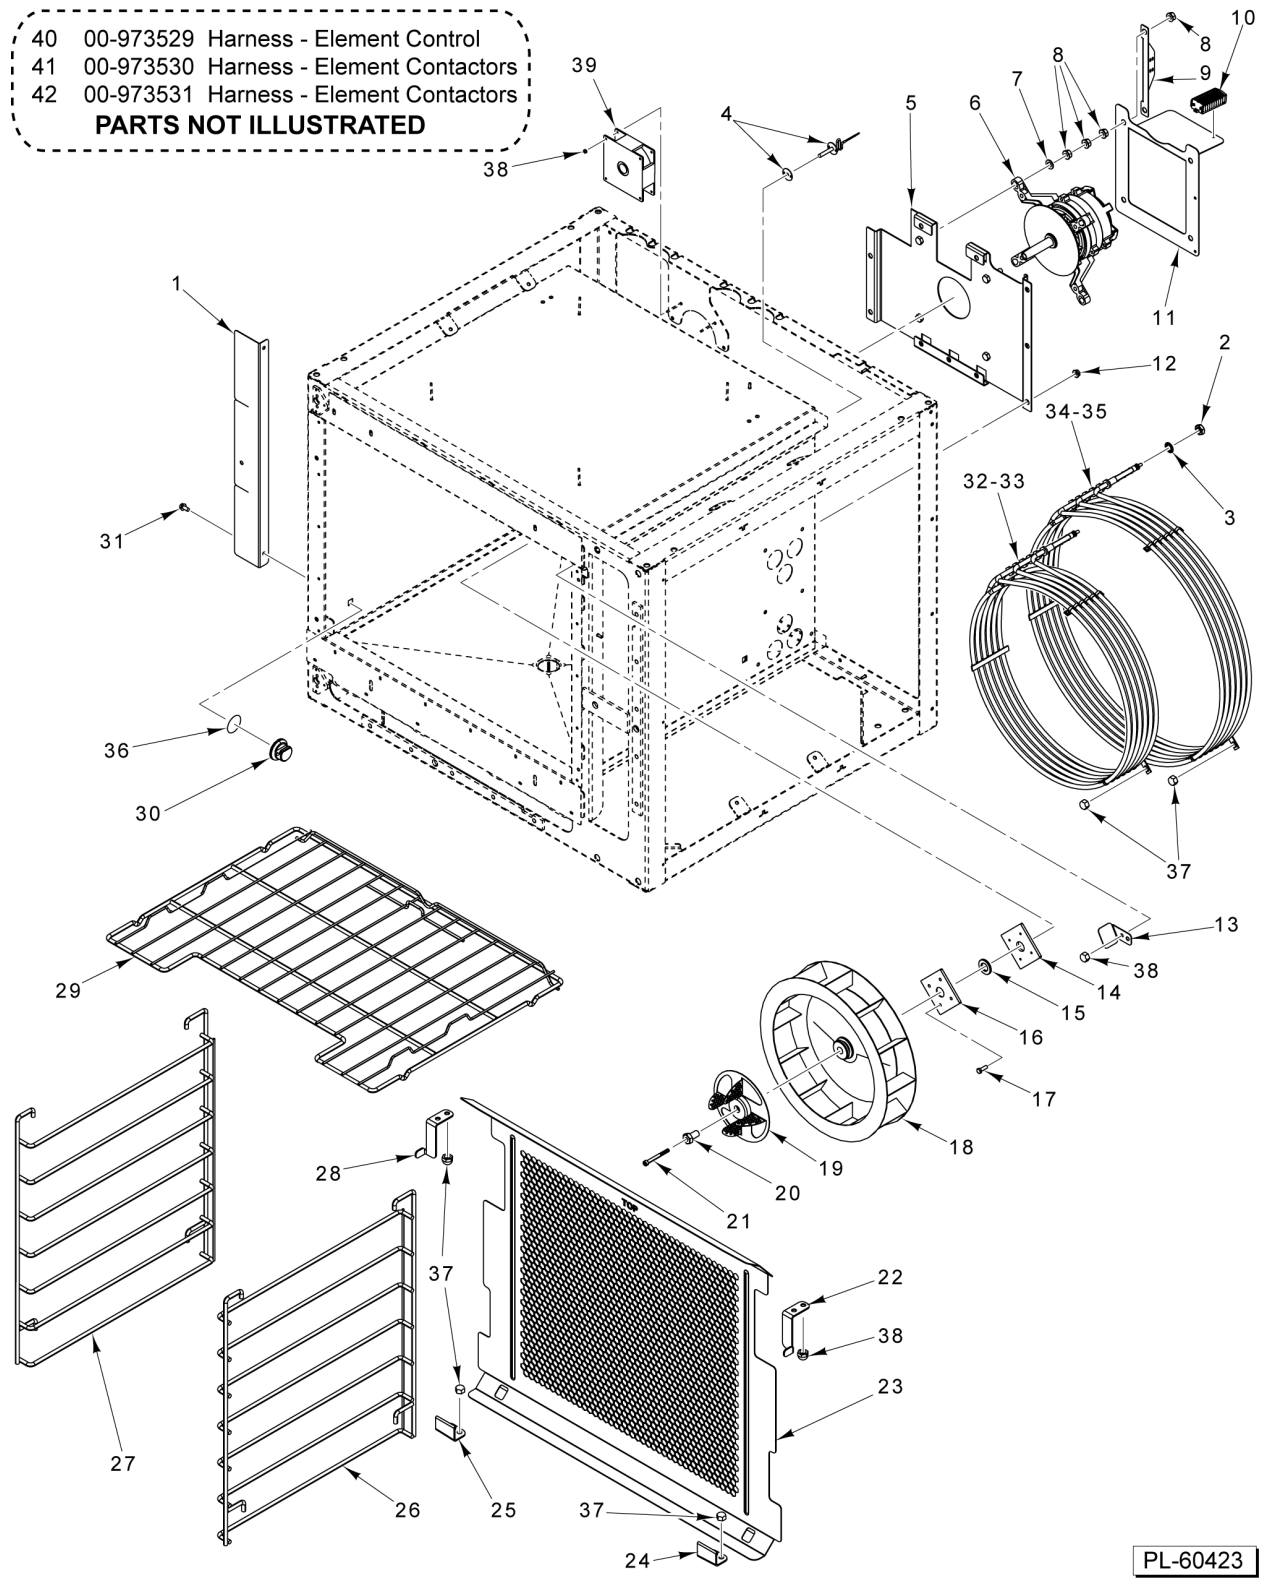

1. 40 00-973529 Harness - Element Control
   - 41 00-973530 Harness - Element Contactors
   - 42 00-973531 Harness - Element Contactors
2. **PARTS NOT ILLUSTRATED**

PL-60423

**CONVECTION MOTOR AND HEATING ELEMENTS
(BEFORE SN 541083660
(208V), 541083672 (480V))**

**CONVECTION MOTOR AND HEATING ELEMENTS
(BEFORE SN 541083660
(208V), 541083672 (480V))**

ILLUS.	PART NO.	NAME OF PART	AMT.
PL-60423			
1	00-945962	Clip - Support (Rack Guide).....	4
2	00-947794	Nut 7/16-20 Thin (Brass).....	12
3	00-947795	Lockwasher 7/16 (SST).....	12
4	00-913102-00239	Kit - Probe & Gasket.....	1
5	00-946842	Mount - Motor.....	1
6	00-947750	Motor (250 W.).....	1
7	WS-006-27	Washer (SST).....	4
8	NS-038-10	Lock Nut 3/8-16 Hex.....	AR
9	00-973330	Bracket - Heating Element Strain Relief.....	1
10	00-947245	Block - Terminal.....	1
11	00-947054	Plate - Retainer.....	1
12	NS-038-04	Lock Nut 1/4-20.....	11
13	00-947087	Shield - RTD.....	1
14	00-945433	Plate - Backing (Shaft Seal).....	1
15	00-945435	Seal - Shaft.....	1
16	00-945434	Plate - Cover (Shaft Seal).....	1
17	00-947322	Screw 10-24 x 5/8 (SST).....	4
18	00-947751	Wheel - Convection Fan.....	1
19	00-945756	Atomizer - Water.....	1
20	00-947065	Bolt - Atomizer.....	1
21	00-947083	Screw M6 x 1 x 60mm.....	1
22	00-947243	Hanger (Top, Right).....	1
23	00-973001	Baffle - Fan Cavity.....	1
24	00-973079	Support - Baffle (Bottom, Right).....	1
25	00-973078	Support - Baffle (Bottom, Left).....	1
26	00-947397	Rack - Wire (RH).....	1
27	00-947396	Rack - Wire (LH).....	1
28	00-947242	Hanger (Top, Left).....	1
29	00-947595	Rack - Wire (Pan Guides and Stop).....	AR
30	00-945895	Support - Rack Guides.....	8
31	00-947112	Mach. Screw 1/4-20 1/2.....	8
32	00-945447	Element - Heating (208 V./9kW - 240 V./12kW) (Inner).....	1
33	00-947799	Element - Heating (480 V.) (12 kW) (Inner).....	1
34	00-945446	Element - Heating (208 V./9kW - 240 V./12kW) (Outer).....	1
35	00-947798	Element - Heating (480 V.) (12 kW) (Outer).....	1
36	00-947504	O-Ring.....	8
37	00-947192	Acorn Nut 1/4-20 (SST).....	9
38	00-947356	Nut 6-32 Hex.....	2
39	00-947221	Fan - Cooling.....	1
40	00-973529	Harness - Element Control.....	1
41	00-973530	Harness - Element Contactors (Line Side).....	1
42	00-973531	Harness - Element Contactors (Load Side).....	1