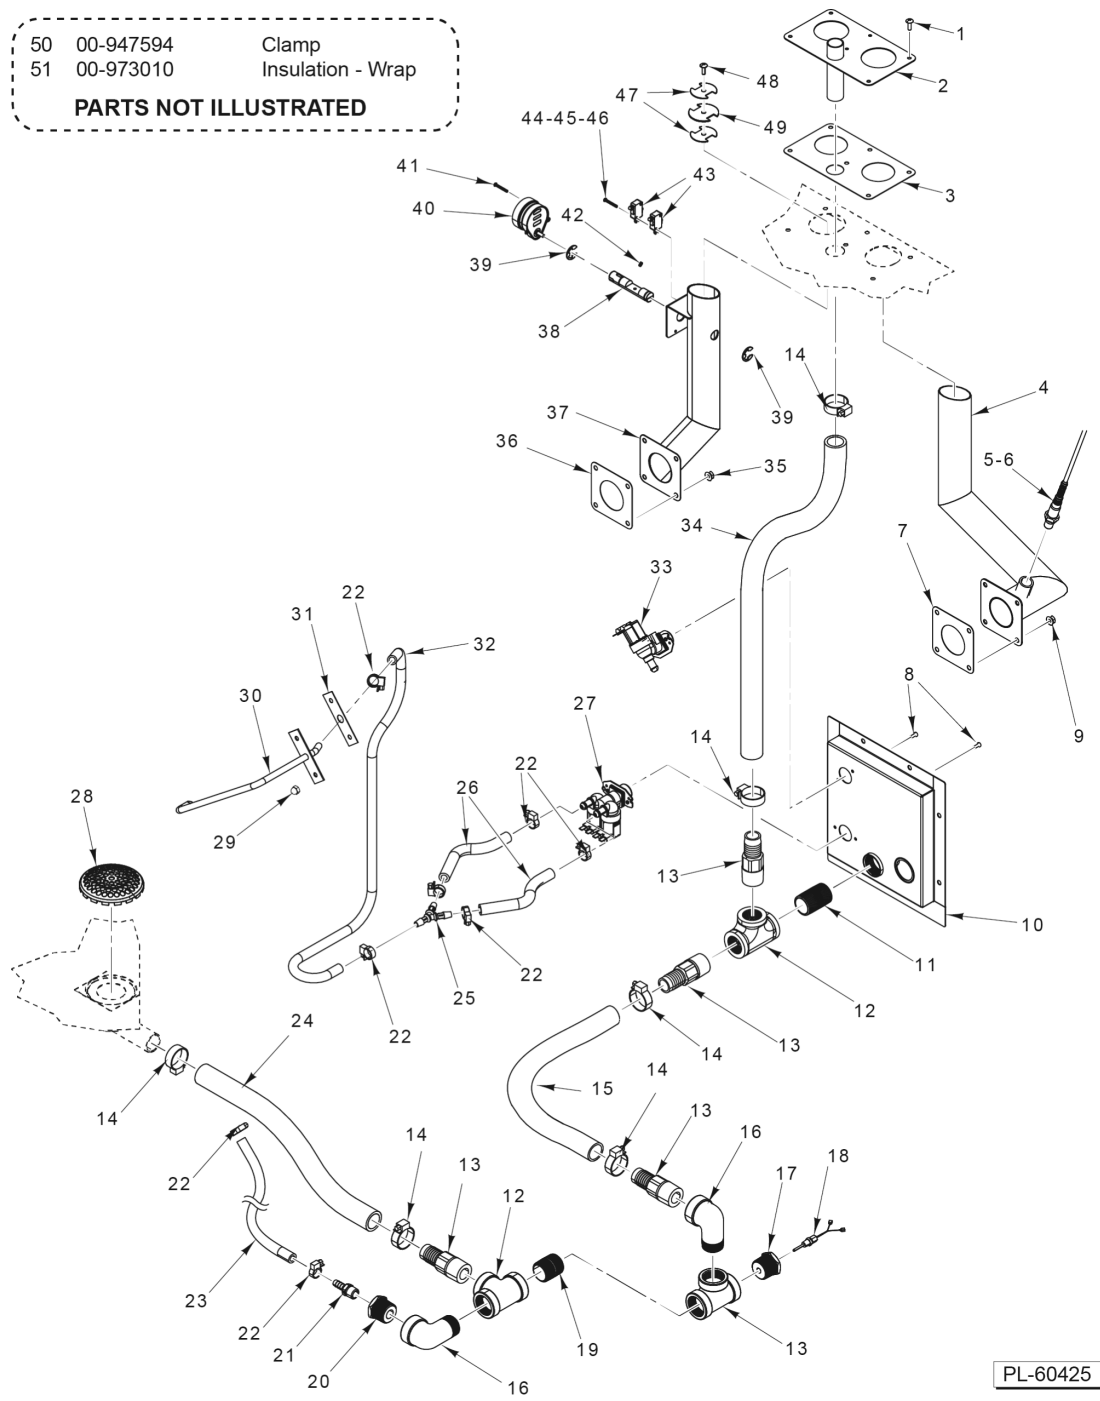

50 00-947594 Clamp
51 00-973010 Insulation - Wrap
PARTS NOT ILLUSTRATED

**PIPING AND VENTING
(BEFORE S/N 541082442
(208V), 541082482
(240V), 541082425 (480V))**

PIPING AND VENTING
(BEFORE S/N 541082442
(208V), 541082482
(240V), 541082425 (480V))

ILLUS.	PART NO.	NAME OF PART	AMT.
PL-60425			
1	SC-118-22	Mach. Screw 10-24 x 5/8 Phil. Truss Hd. (SST).....	6
2	00-947219	Vent Weldment.....	1
3	00-947220	Gasket - Vent.....	1
4	00-947196	Exhaust - Cavity.....	1
*5	00-973588	Kit, Oxygen Sensor , Red.....	1
**6	00-973590	Kit, Oxygen Sensor, Green.....	1
7	00-947169	Gasket.....	1
8	SC-122-37	Mach. Screw M4 x 0.7 x 10mm Phil. Pan Hd. (SST).....	4
9	NS-038-04	Lock Nut 1/4-20.....	4
10	00-973647	Utility Panel Assy.....	1
11	00-947643	Pipe 1 x 2 (SST).....	1
12	00-947561	Tee 1 x 1 x 1 (SST).....	3
13	00-947606	Adaptor - Hose (1 In. x 1 In. I.D.) (SST).....	4
14	00-947232	Clamp - Hose.....	6
15	00-947642	Hose (Drain Trap to Utility Panel).....	1
16	00-947562	Elbow (SST).....	2
17	00-973049	Reducer 1 In. to 1/8 In. (SST).....	1
18	00-973035	Probe - Temperature.....	1
19	00-947563	Pipe 1 In. (SST).....	1
20	00-947560	Bushing 1 In. to 3/8 In. (SST).....	1
21	00-947607	Adaptor - Hose (3/8 In. x 3/8 In. I.D.) (SST).....	1
22	00-947233	Clamp - Hose.....	5
23	00-947315	Tube.....	1
24	00-947641	Hose (Drain to Drain Trap).....	1
25	00-947172	Y-Fitting.....	1
26	00-947313	Tube.....	2
27	00-947138	Valve - Solenoid.....	1
28	00-947622	Cover - Drain.....	1
29	00-947192	Acorn Nut 1/4-20 (SST).....	2
30	00-945615	Nozzle.....	1
31	00-945616	Gasket - Nozzle.....	1
32	00-947314	Tube.....	1
33	00-947348	Valve - Water Fill.....	1
34	00-947669	Hose - Drain Vent.....	1
35	NS-038-04	Lock Nut 1/4-20.....	4
36	00-947169	Gasket.....	1
37	00-947381	Tube (Cavity Intake).....	1
38	00-947379	Shaft - Seal (Cavity Intake).....	1
39	00-947386	Retaining Ring.....	2
40	00-945878	Motor.....	1
41	00-947320	Screw 4-40 x 1/4 Phil. Pan Hd. (SST).....	1
42	00-947391	Set Screw 6-32 x 1/4 Hex Hdls., Cup Pt. (SST).....	1
43	00-946995	Switch.....	2
44	00-973046	Washer.....	2
45	00-947321	Nut 4-40 Hex (SST).....	4
46	00-973047	Screw 4-40 x 1 Phil. Pan Hd. (SST).....	2
47	00-947388	Plate - Damper (Cavity Vent).....	2
48	SC-118-22	Mach. Screw 10-24 x 5/8 Phil. Truss Hd. (SST).....	1
49	00-947389	Seal - Damper (Cavity Intake).....	1
50	00-947594	Clamp.....	2
51	00-973010	Insulation (Wrap).....	1

* Before SN 541083068.

** SN 541083068 and after.