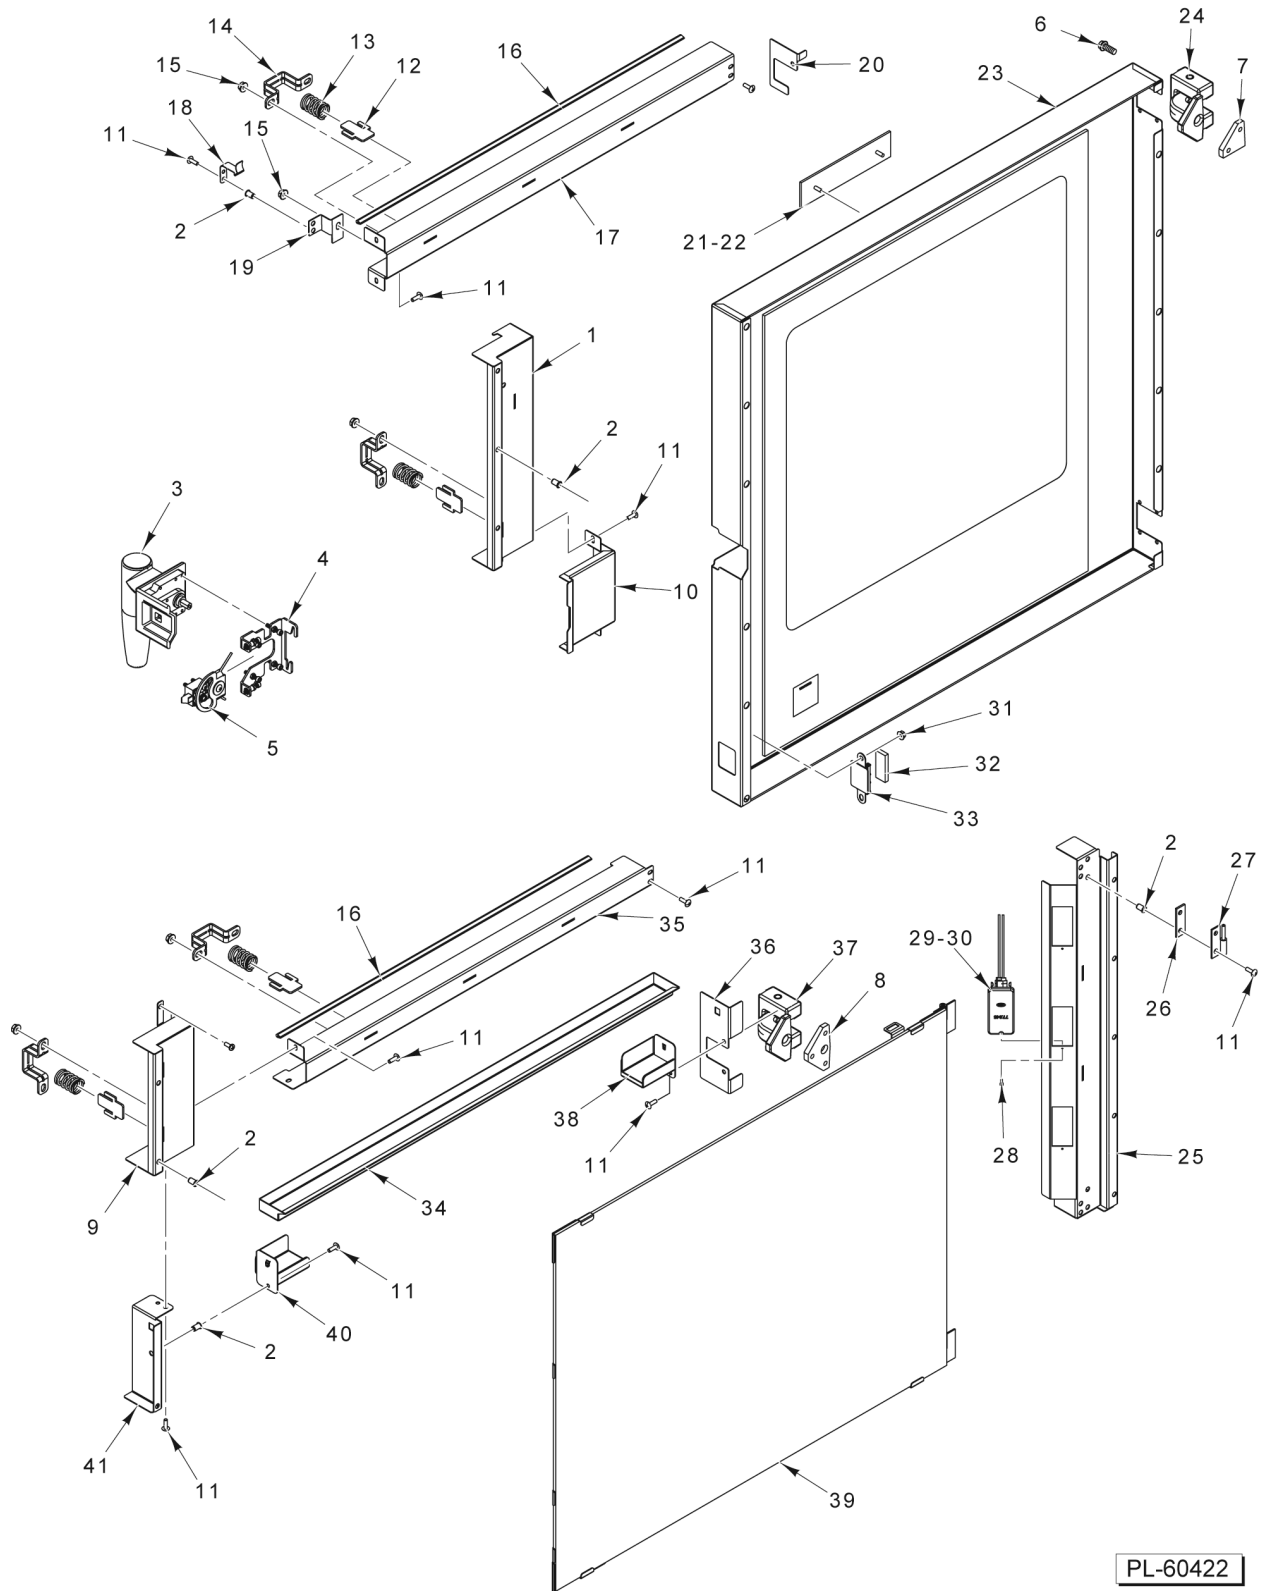

PL-60422

**DOOR ASSEMBLY
(BEFORE SN 541082623)**

**DOOR ASSEMBLY
(BEFORE SN 541082623)**

ILLUS. PL-60422	PART NO.	NAME OF PART	AMT.
1	00-947291	Stiffener.....	1
2	00-042648	Insert - Threaded.....	AR
3	00-973532	Kit - Handle & Bezel.....	1
4	00-973533	Kit - Door Lock Bracket.....	1
5	00-973402	Kit - Latch Cam Assy.....	1
6	00-973004	Cap Screw 1/4-20 x 1 Hex Washer Hd. (SST).....	5
7	00-947786	Shim - Hinge (Top).....	1
8	00-947789	Shim - Hinge (Bottom).....	1
9	00-947290	Stiffener.....	1
10	00-947311	Cover - Lock.....	1
11	SC-118-22	Mach. Screw 10-24 x 5/8 Phil. Truss Hd. (SST).....	AR
12	00-947309	Plunger.....	12
13	00-947360	Spring.....	12
14	00-947286	Bracket - Plunger.....	12
15	NS-038-04	Lock Nut 1/4-20.....	24
16	00-947308	Trim - Edge.....	3
17	00-947288	Stiffener.....	1
18	00-947677	Spring - Clip.....	1
19	00-947678	Bracket.....	1
20	00-946862	Stiffener - Hinge.....	1
21	00-957916-00001	Nameplate - Vulcan (7-1/4 In.).....	1
22	NS-047-79	Pal Nut 3/16.....	2
23	00-973069	Door Assy. - Outer (Incls. Glass).....	1
24	00-947325	Hinge Assy. (Top).....	1
25	00-947284	Stiffener - Door.....	1
26	00-947328	Spacer.....	2
27	00-945905	Hinge - Door.....	2
28	00-946978	Screw 4-40 x 3/8 Hex Socket Hd. (SST).....	AR
29	00-973129	Bulb - Halogen (12V/5W).....	3
30	00-945453	Lamp (12 V., 5 W.).....	3
31	NS-038-13	Lock Nut 10-24 Hex.....	2
32	00-360128	Magnet - Door.....	1
33	00-946822	Cover - Magnet.....	1
34	00-947276	Tray - Drip (Removable).....	1
35	00-947299	Stiffener.....	1
36	00-946863	Stiffener - Hinge.....	1
37	00-945971	Hinge Assy. (Bottom).....	1
38	00-947292	Support - Drip Tray (RH).....	1
39	00-946870	Door - Inner.....	1
40	00-947277	Support - Drip Tray (LH).....	1
41	00-947275	Stiffener.....	1