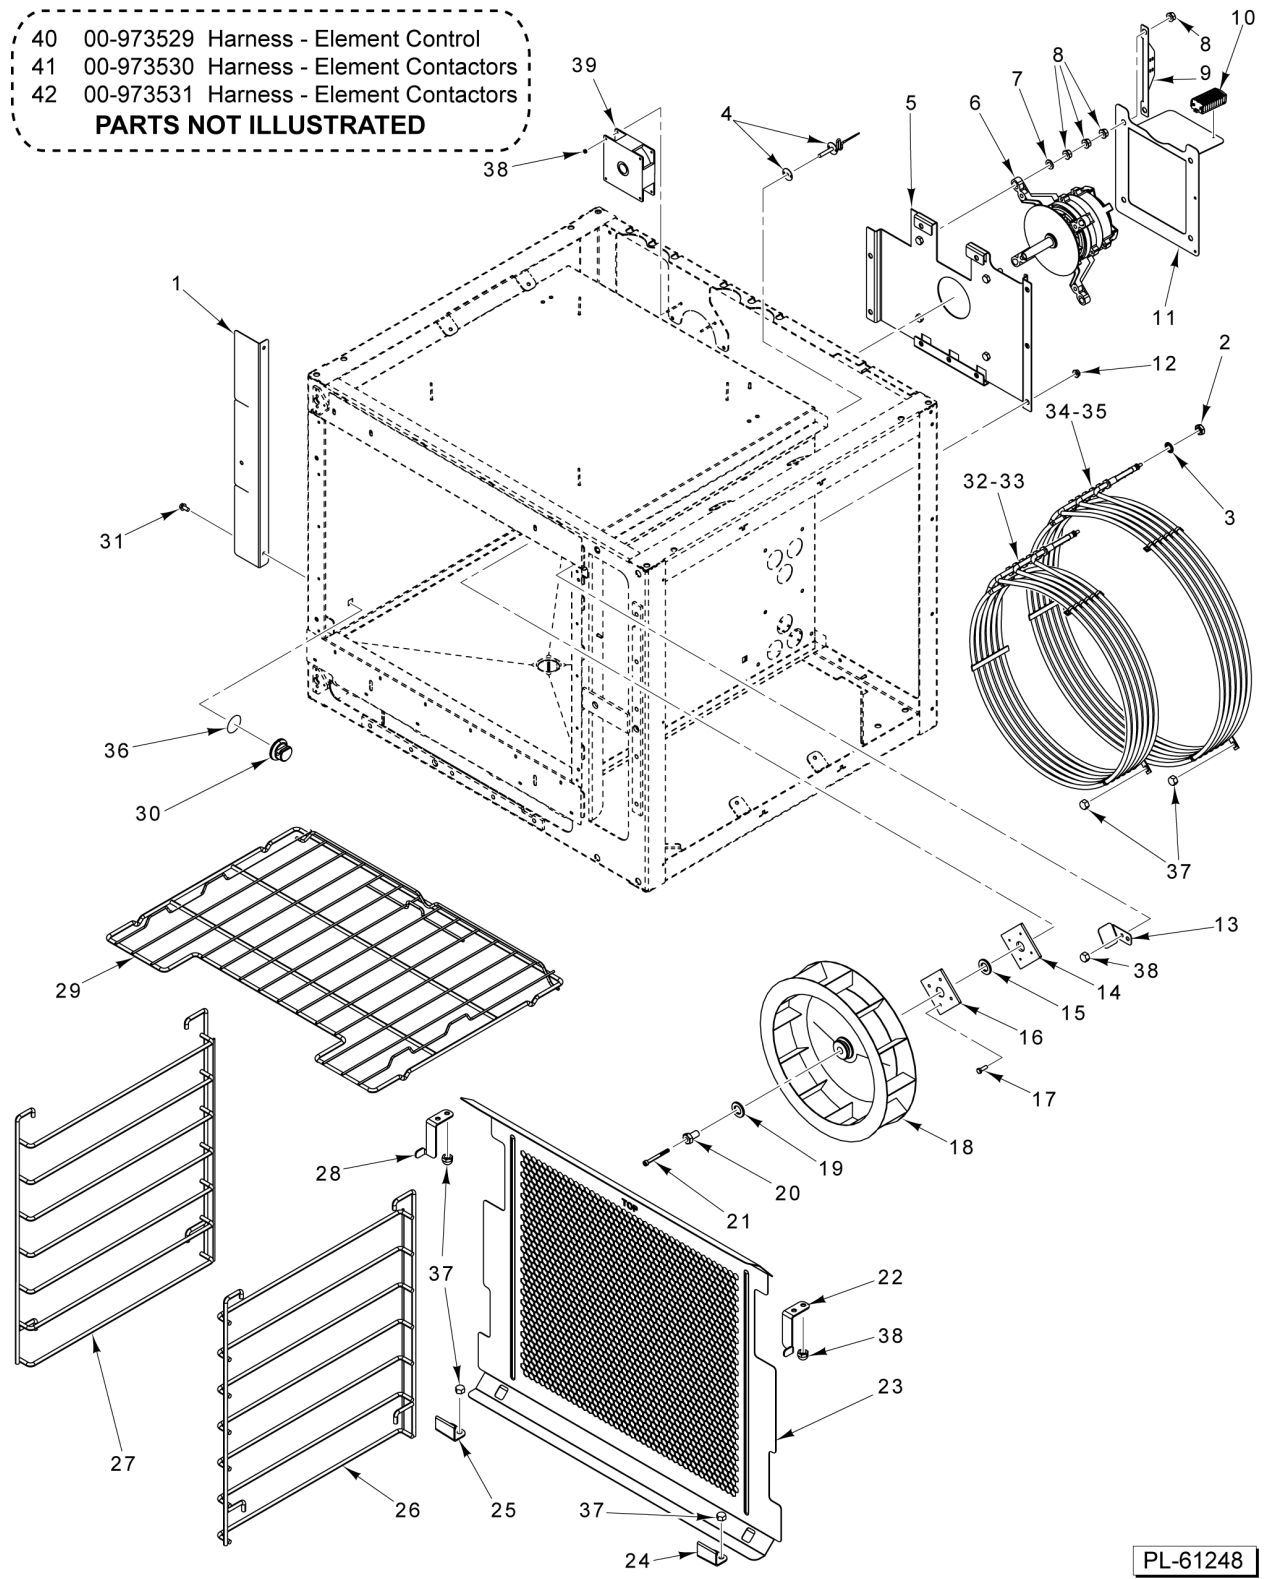

1. 40 00-973529 Harness - Element Control
   - 41 00-973530 Harness - Element Contactors
   - 42 00-973531 Harness - Element Contactors
2. **PARTS NOT ILLUSTRATED**

PL-61248

**CONVECTION MOTOR AND HEATING ELEMENTS
(STARTING SN 541083660
(208V), 541083672 (480V))**

**CONVECTION MOTOR AND HEATING ELEMENTS
(STARTING SN 541083660
(208V), 541083672 (480V))**

ILLUS. PL-61248	PART NO.	NAME OF PART	AMT.
1	00-945962	Clip - Support (Rack Guide).....	4
2	00-947794	Nut 7/16-20 Thin (Brass).....	12
3	00-947795	Lockwasher 7/16 (SST).....	12
4	00-913102-00239	Kit - Probe & Gasket.....	1
5	00-946842	Mount - Motor.....	1
6	00-947750	Motor (250 W.).....	1
7	WS-006-27	Washer (SST).....	4
8	NS-038-10	Lock Nut 3/8-16 Hex.....	AR
9	00-973330	Bracket - Heating Element Strain Relief.....	1
10	00-947245	Block - Terminal.....	1
11	00-947054	Plate - Retainer.....	1
12	NS-038-04	Lock Nut 1/4-20.....	11
13	00-947087	Shield - RTD.....	1
14	00-945433	Plate - Backing (Shaft Seal).....	1
15	00-945435	Seal - Shaft.....	1
16	00-945434	Plate - Cover (Shaft Seal).....	1
17	00-947322	Screw 10-24 x 5/8 (SST).....	4
18	00-947751	Wheel - Convection Fan.....	1
19	00-973723	Washer - Atomizer.....	1
20	00-947065	Bolt - Atomizer.....	1
21	00-947083	Screw M6 x 1 x 60mm.....	1
22	00-947243	Hanger (Top, Right).....	1
23	00-973001	Baffle - Fan Cavity.....	1
24	00-973079	Support - Baffle (Bottom, Right).....	1
25	00-973078	Support - Baffle (Bottom, Left).....	1
26	00-947397	Rack - Wire (RH).....	1
27	00-947396	Rack - Wire (LH).....	1
28	00-947242	Hanger (Top, Left).....	1
29	00-947595	Rack - Wire (Pan Guides and Stop).....	AR
30	00-945895	Support - Rack Guides.....	8
31	00-947112	Mach. Screw 1/4-20 1/2.....	8
32	00-945447	Element - Heating (208 V./9kW - 240 V./12kW) (Inner).....	1
33	00-947799	Element - Heating (480 V.) (12 kW) (Inner).....	1
34	00-945446	Element - Heating (208 V./9kW - 240 V./12kW) (Outer).....	1
35	00-947798	Element - Heating (480 V.) (12 kW) (Outer).....	1
36	00-947504	O-Ring.....	8
37	00-947192	Acorn Nut 1/4-20 (SST).....	9
38	00-947356	Nut 6-32 Hex.....	2
39	00-947221	Fan - Cooling.....	1
40	00-973529	Harness - Element Control.....	1
41	00-973530	Harness - Element Contactors (Line Side).....	1
42	00-973531	Harness - Element Contactors (Load Side).....	1