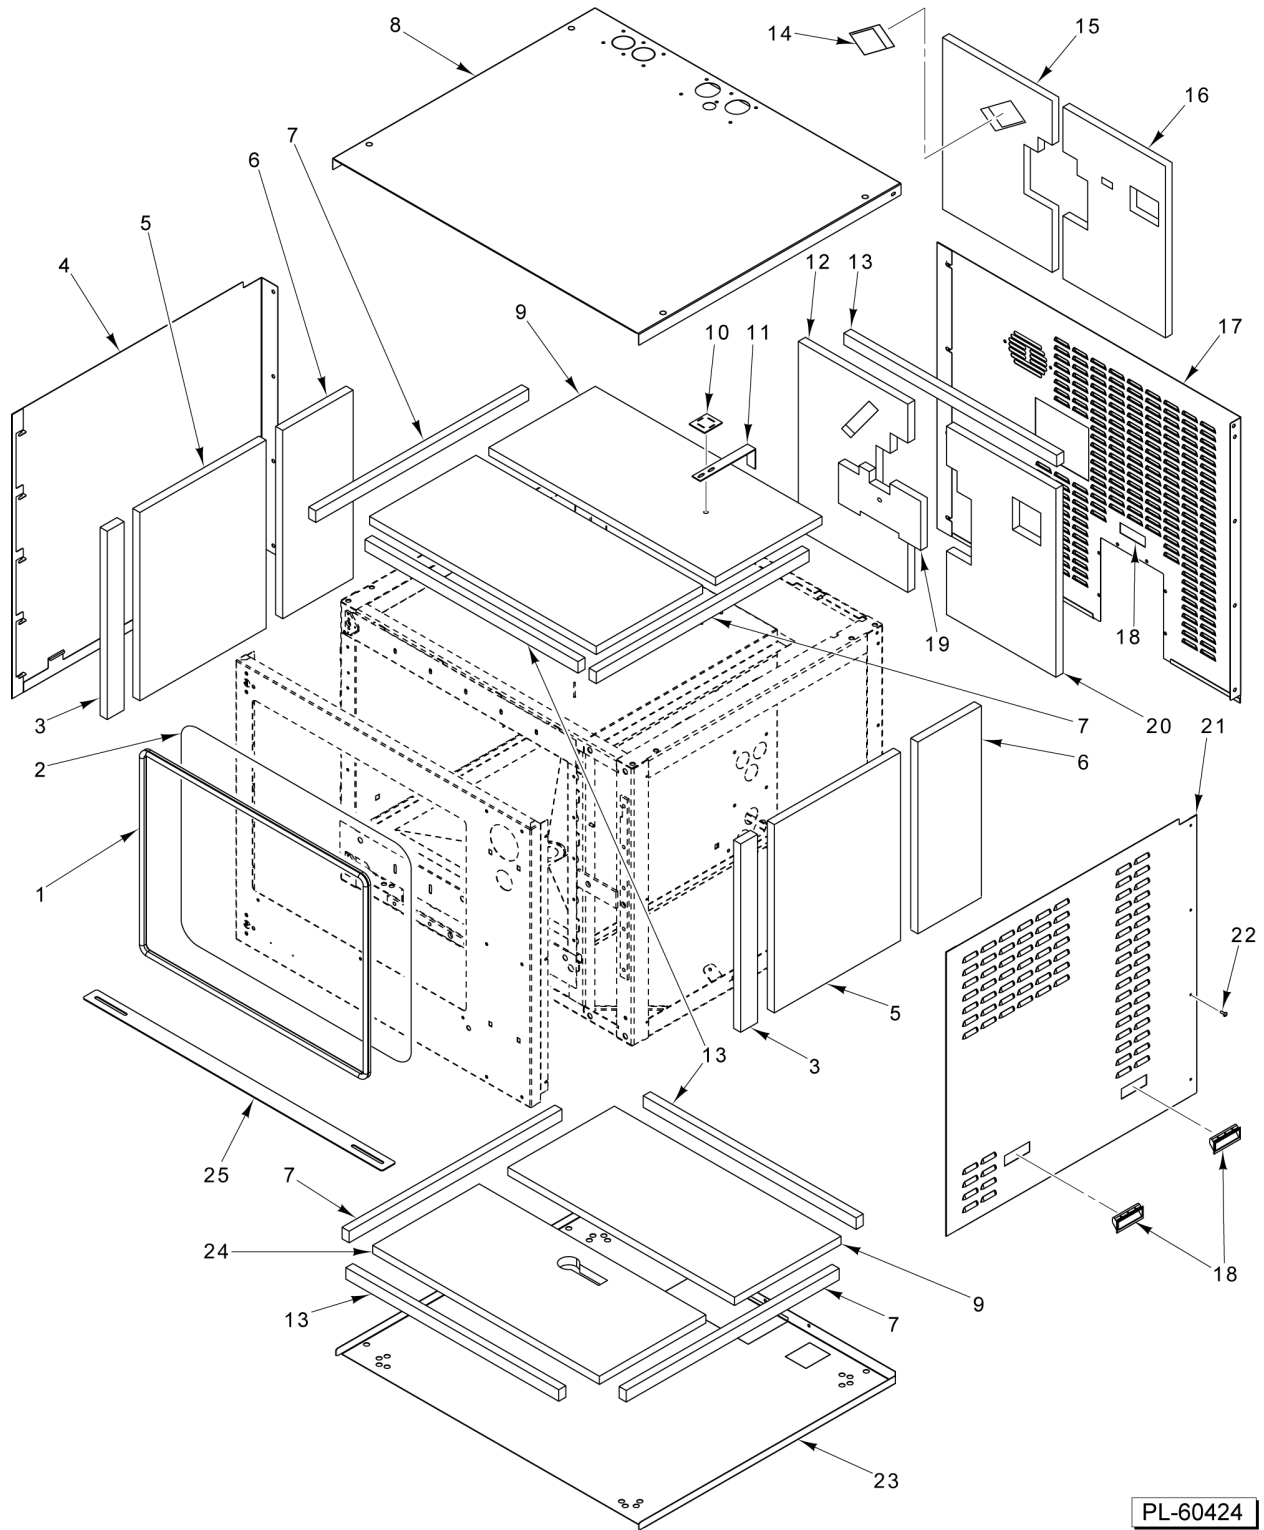

**CONVECTION MOTOR AND HEATING ELEMENTS
(STARTING SN 541083660
(208V), 541083672 (480V))**

ILLUS. PL-61248	PART NO.	NAME OF PART	AMT.
1	00-945962	Clip - Support (Rack Guide).....	4
2	00-947794	Nut 7/16-20 Thin (Brass).....	12
3	00-947795	Lockwasher 7/16 (SST).....	12
4	00-913102-00239	Kit - Probe & Gasket.....	1
5	00-946842	Mount - Motor.....	1
6	00-947750	Motor (250 W.).....	1
7	WS-006-27	Washer (SST).....	4
8	NS-038-10	Lock Nut 3/8-16 Hex.....	AR
9	00-973330	Bracket - Heating Element Strain Relief.....	1
10	00-947245	Block - Terminal.....	1
11	00-947054	Plate - Retainer.....	1
12	NS-038-04	Lock Nut 1/4-20.....	11
13	00-947087	Shield - RTD.....	1
14	00-945433	Plate - Backing (Shaft Seal).....	1
15	00-945435	Seal - Shaft.....	1
16	00-945434	Plate - Cover (Shaft Seal).....	1
17	00-947322	Screw 10-24 x 5/8 (SST).....	4
18	00-947751	Wheel - Convection Fan.....	1
19	00-973723	Washer - Atomizer.....	1
20	00-947065	Bolt - Atomizer.....	1
21	00-947083	Screw M6 x 1 x 60mm.....	1
22	00-947243	Hanger (Top, Right).....	1
23	00-973001	Baffle - Fan Cavity.....	1
24	00-973079	Support - Baffle (Bottom, Right).....	1
25	00-973078	Support - Baffle (Bottom, Left).....	1
26	00-947397	Rack - Wire (RH).....	1
27	00-947396	Rack - Wire (LH).....	1
28	00-947242	Hanger (Top, Left).....	1
29	00-947595	Rack - Wire (Pan Guides and Stop).....	AR
30	00-945895	Support - Rack Guides.....	8
31	00-947112	Mach. Screw 1/4-20 1/2.....	8
32	00-945447	Element - Heating (208 V./9kW - 240 V./12kW) (Inner).....	1
33	00-947799	Element - Heating (480 V.) (12 kW) (Inner).....	1
34	00-945446	Element - Heating (208 V./9kW - 240 V./12kW) (Outer).....	1
35	00-947798	Element - Heating (480 V.) (12 kW) (Outer).....	1
36	00-947504	O-Ring.....	8
37	00-947192	Acorn Nut 1/4-20 (SST).....	9
38	00-947356	Nut 6-32 Hex.....	2
39	00-947221	Fan - Cooling.....	1
40	00-973529	Harness - Element Control.....	1
41	00-973530	Harness - Element Contactors (Line Side).....	1
42	00-973531	Harness - Element Contactors (Load Side).....	1