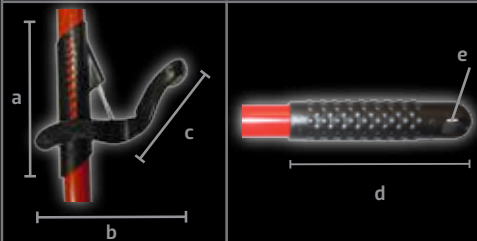

LIBMAN COMMERCIAL

Family Made
In The USA
Since 1896

Scrubbing Sponge Mops

#955

#3103

Item #	Description	Case Pack	Weight	Case Dimensions
955	Roller Mop with Scrub Brush	4	10.72	56.75 x 12.75 x 9.25
956	Roller Mop with Scrub Brush Refill	6	2.33	13.63 x 7.13 x 5.38
3103	Scrubster Mop	4	7.20	50.50 x 9.75 x 9.00
3105	Scrubster Mop Refill	6	1.10	9.50 x 9.00 x 3.70

Product Usage

For cleaning all surface types and for situations where spot scrubbing is required.

#955 Roller Mop With Scrub Brush

- 1" thick steel handle
- Tear resistant, synthetic sponge with raised cleaning circles
- Scrub brush with .75" long stiff 95% PET bristles
- Easy pull back, ergonomic handle grip to wring
- Unique angled head design maximizes sponge to floor surface area coverage, and reduces user fatigue
- Solid propylene injection molded wringers, lever and base
- Refill #956

- .75" thick steel handle
- Scrub brush with .75" long stiff 95% PET bristles
- Extra absorbent synthetic sponge with natural cellulose surface
- Heavy duty, injection molded polypropylene wringer with ergonomic grip
- Wringer squeezes 100% of sponge
- Refill #03105

Sponge Width	9"	Brush Fiber Length	.875"
Sponge Depth	2.5"	Hanger Hole (a)	.75" x .5"
Sponge Thickness	1.25"	Handle Grip (b)	3.25"
Brush Width	5"	Total Mop Length	49.5"

Handle

- .0135" steel thickness
- Made with partially recycled steel from post-industrial waste
- Electrostatic powder coated steel handle
- Paint forms to any handle dings and will not chip
- Iron phosphate conversion coating prevents rust if handle is scratched
- Handle grip and hanger hole for easy storage