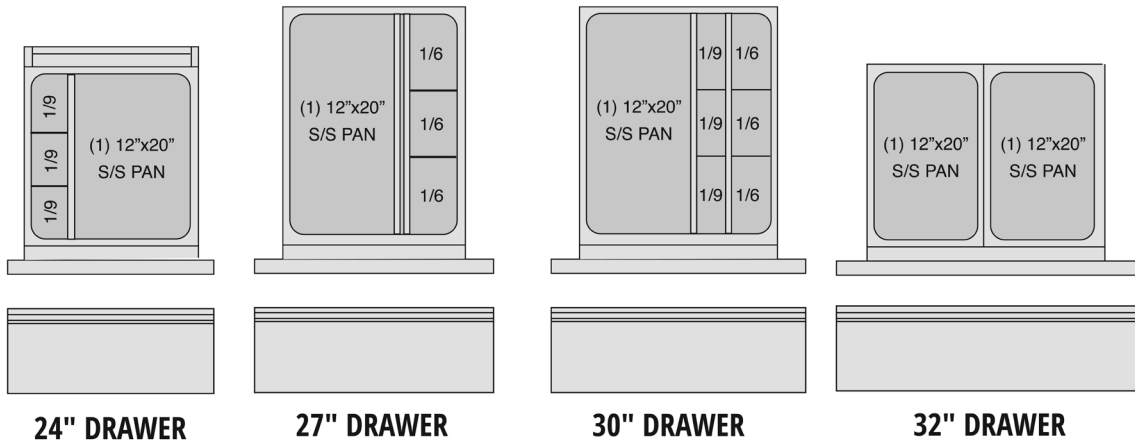

### Freezer Models

- 4524NP - Flat Top with Stainless Steel Doors
- 4527NP - Flat Top with Stainless Steel Doors
- 4532NP - Flat Top with Stainless Steel Doors
- 4548NP - Flat Top with Stainless Steel Doors
- 4560NP - Flat Top with Stainless Steel Doors
- 4572NP - Flat Top with Stainless Steel Doors
- D4524NP - Flat Top with Stainless Steel Drawers
- D4527NP - Flat Top with Stainless Steel Drawers
- D4532NP - Flat Top with Stainless Steel Drawers
- D4548NP - Flat Top with Stainless Steel Drawers
- D4560NP - Flat Top with Stainless Steel Drawers
- D4572NP - Flat Top with Stainless Steel Drawers
- ST4524NP - Backsplash with Stainless Steel Doors
- ST4527NP - Backsplash with Stainless Steel Doors
- ST4532NP - Backsplash with Stainless Steel Doors
- ST4548NP - Backsplash with Stainless Steel Doors
- ST4560NP - Backsplash with Stainless Steel Doors
- ST4572NP - Backsplash with Stainless Steel Doors
- STD4524NP - Backsplash with Stainless Steel Drawers
- STD4527NP - Backsplash with Stainless Steel Drawers
- STD4532NP - Backsplash with Stainless Steel Drawers
- STD4548NP - Backsplash with Stainless Steel Drawers
- STD4560NP - Backsplash with Stainless Steel Drawers
- STD4572NP - Backsplash with Stainless Steel Drawers

## Specifications

Model	V/Hz/Ph	Nema plug
All	115/60/1	5-15P

Model Size	Length	Depth	Standard 5" Caster Height	Optional 3" Caster Height	Optional Work Height
24	24.12" (61cm)	31.50" (80cm)	36" (91cm)	34" (86cm)	32" (81cm)
27	27.12" (69cm)				
32	32.12" (81.5cm)				
48	48.12" (122cm)				
60	60.12" (152.5cm)				
72	72.12" (183cm)				