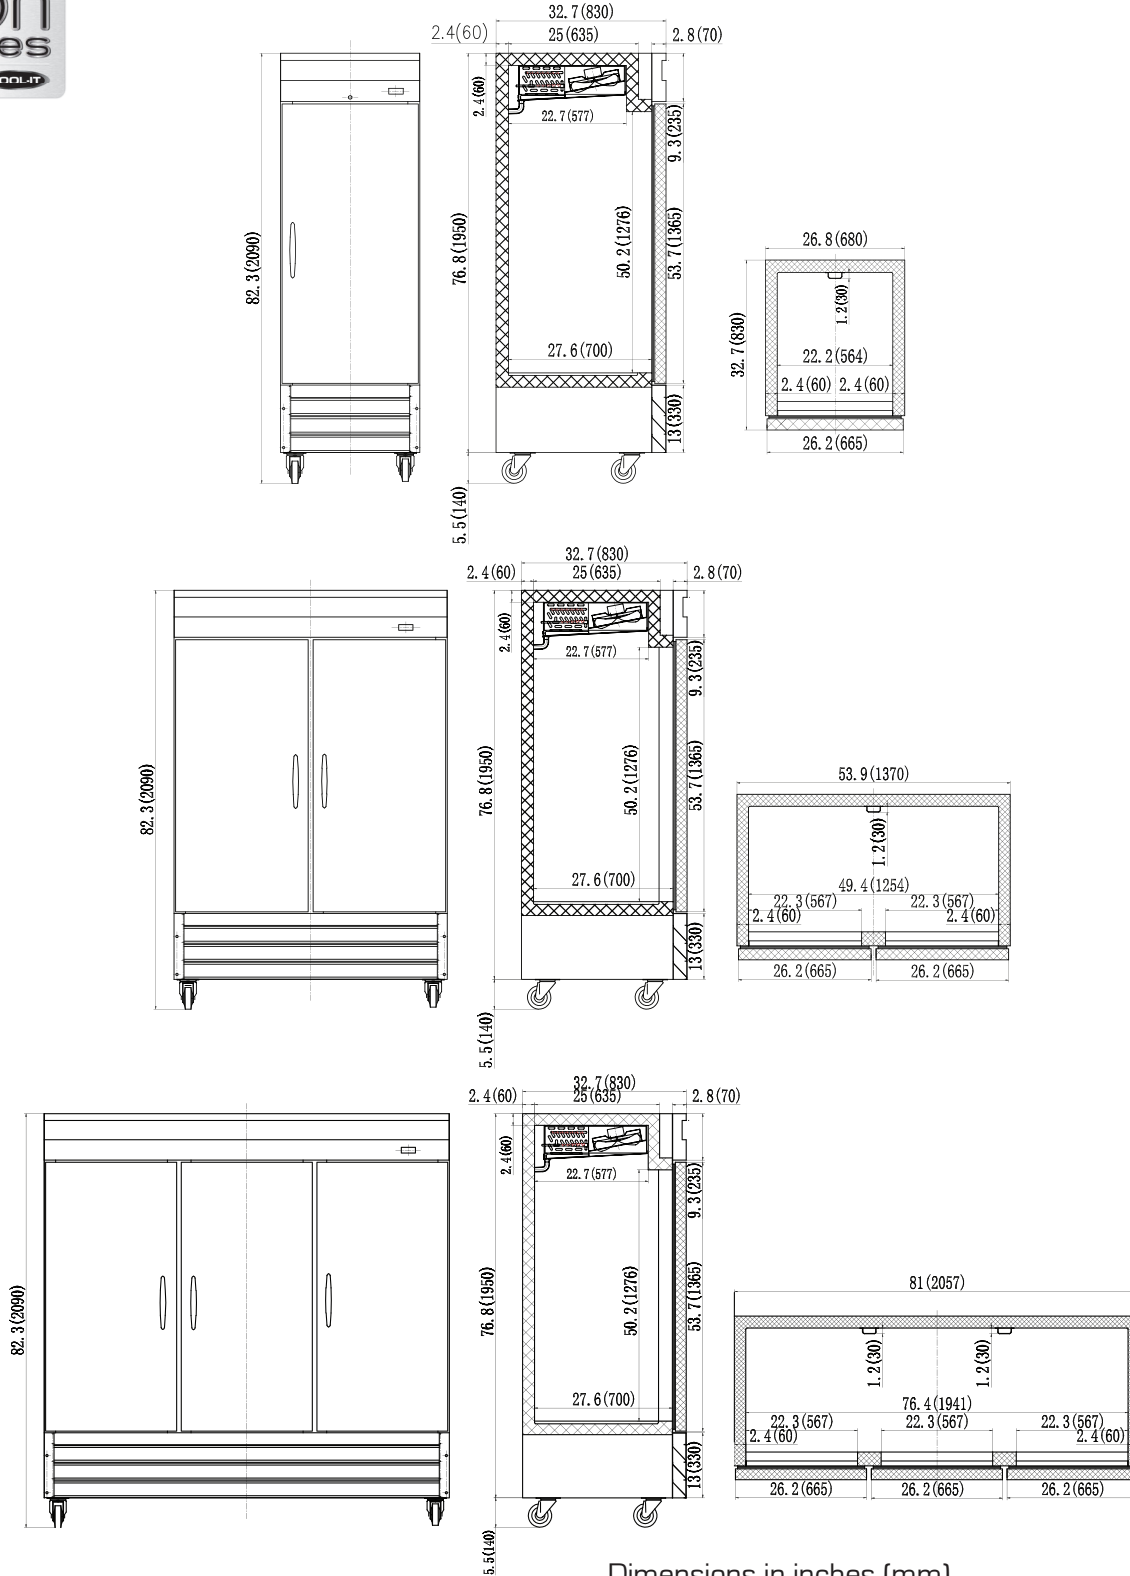

REACH-IN BOTTOM-MOUNT SERIES - FREEZERS

Dimensions in inches (mm)

CERTIFIED TO ANSI/NSF-7 STANDARDS

5659 Royalmount Ave.
Montreal, QC, Canada H4P 2P9
Telephone: 514.737.9701 / Toll Free: 888.275.4538
Fax: 514.342.3854 / Toll Free: 877.453.8832
sales@mvpgroupcorp.com / mvpgroupcorp.com

12000 Biscayne Blvd., Suite # 108
Miami, FL, United States 33181
Telephone: 786.600.4687 / Toll Free: 844.218.8477
Fax: 786.661.4100