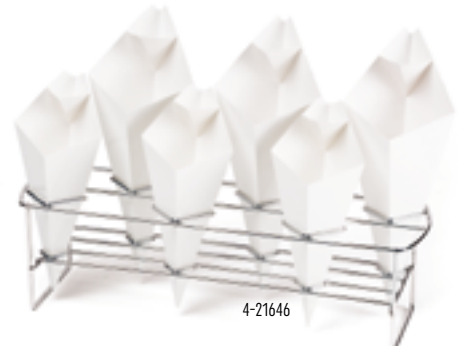

Specialty Stands

WS-9

WS-11
WS-10

Shown with GL-RNDBWL8, GL-RNDBWL11,
GL-RNDBWL15, (page 181) all sold separately

Wire Stand for Bowl Display

- WS-9** 6" tall, 8.5" (With Fish and Crab Ornaments) 1 ea.
15.2 cm, 21.6 cm
- WS-11** 6" tall, 8.5" (fits WS-10 for Tiered Display) 1 ea.
15.2 cm, 21.6 cm
- WS-10** 8" tall, 12" (fits WS-11 for Tiered Display) 1 ea.
20.3 cm, 30.5 cm

Ferris Wheel

- 4-92065** 18.5" tall, 14.5" x 7" 1 ea.
47 cm, 36.8 cm x 17.8 cm

Fits items 4-81865 see page 276.

Shown with 4-81865 (page 276) sold separately

Chrome Cone Stand Rack for 6 Take-Away Cones

- 4-21646** 4.25" tall, 17.75" x 5.5" 2 ea.
10.8 cm, 45.1 cm x 14

4-21646

Shown with 4-TAJ & 4-TA (page 275) sold separately

Circlo™

Shown with GL-RNDW12 (page 181), sold separately

Circlo™ Wood Risers w/ Chrome Rings

- WRS-803SET2** 8" tall, 5" 20.3 cm, 12.7 cm 1 set