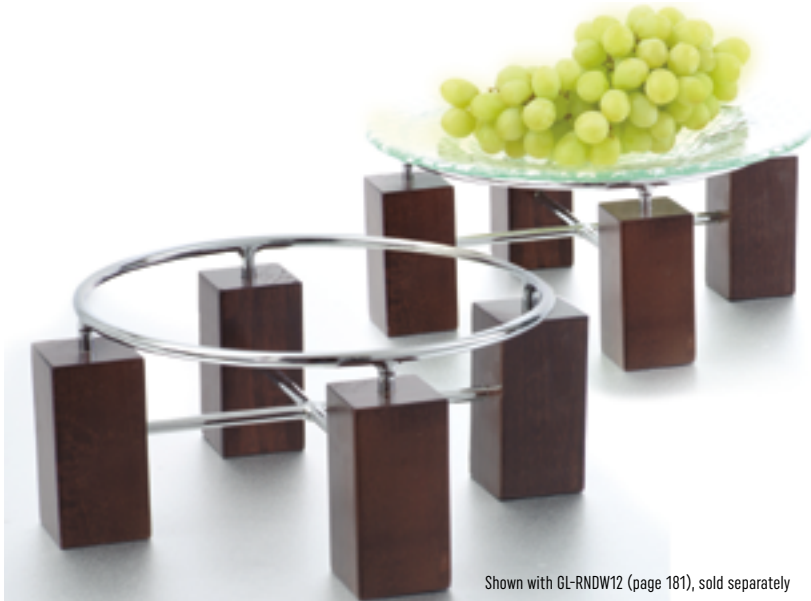

Specialty Stands

WS-9

WS-11
WS-10

Shown with GL-RNDBWL8, GL-RNDBWL11,
GL-RNDBWL15, (page 181) all sold separately

Wire Stand for Bowl Display

- WS-9** 6" tall, 8.5" (With Fish and Crab Ornaments) 1 ea.
15.2 cm, 21.6 cm
- WS-11** 6" tall, 8.5" (fits WS-10 for Tiered Display) 1 ea.
15.2 cm, 21.6 cm
- WS-10** 8" tall, 12" (fits WS-11 for Tiered Display) 1 ea.
20.3 cm, 30.5 cm

Ferris Wheel

- 4-92065** 18.5" tall, 14.5" x 7" 1 ea.
47 cm, 36.8 cm x 17.8 cm

Fits items 4-81865 see page 276.

Shown with 4-81865 (page 276) sold separately

Chrome Cone Stand Rack for 6 Take-Away Cones

- 4-21646** 4.25" tall, 17.75" x 5.5" 2 ea.
10.8 cm, 45.1 cm x 14

4-21646

Shown with 4-TAJ & 4-TA (page 275) sold separately

Circlo™

Shown with GL-RNDW12 (page 181), sold separately

Circlo™ Wood Risers w/ Chrome Rings

- WRS-803SET2** 8" tall, 5" 20.3 cm, 12.7 cm 1 set