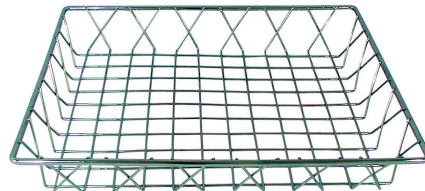

ITEM	DESCRIPTION	PACK
PC-1113	Cooker	1

Hibachi Sets

ITEM	DESCRIPTION	PACK
HG-35	Aluminum - Dragon Style	12
HG-35/CI	Cast Iron	12

Pu Pu Platters - Wood

ITEM	DESCRIPTION	DIMENSIONS	PACK
PP-512	5 Compartment - Rotating	12"	6

Bread Boards - Wood

- With knife slot

ITEM	DESCRIPTION	PACK
WBB-1205S	13" x 5 1/2" x 3/4"	24

Pastry Baskets

ITEM	DESCRIPTION	DIMENSIONS	PACK
PB-146	Chrome-Plated	14" x 6" x 2"	6
PB-1412	Chrome-Plated	14" x 12" x 2"	6

Chrome Baskets

ITEM	DESCRIPTION	DIMENSIONS	PACK
CWB-97	Round	9" w x 7 1/2" h	6
CWB-114H	Round with Hanging Hook	11" w x 4" h	6