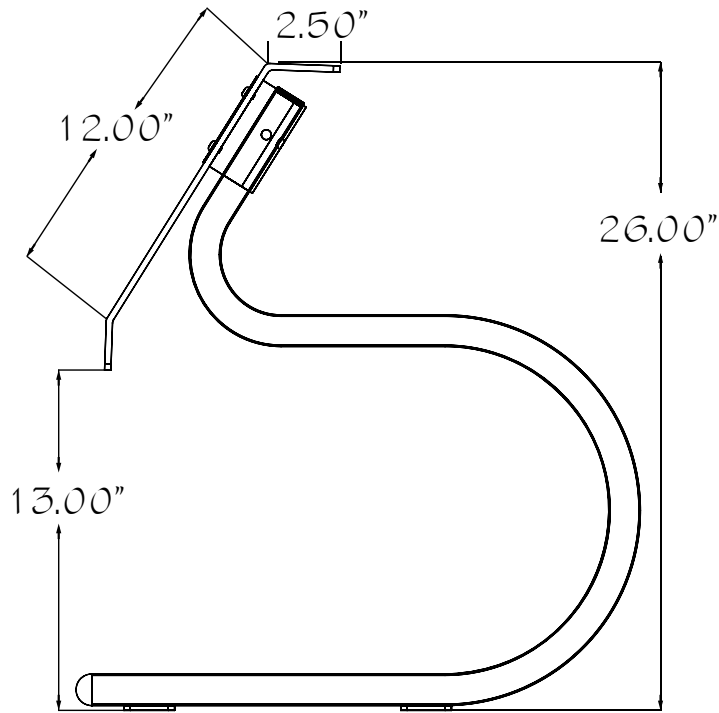

# SPECIFICATIONS

CLEARVUE GUARD

<i>White w/ black vein</i>	<i>Nominal Length</i>	<i>Overall Length</i>	<i>Between Stands</i>	<i>Weight</i>
1520	2 foot*	24"	17.75"	8 lbs
1530	3 foot*	36"	29.75"	9 lbs
1540	4 foot	48"	41.75"	10 lbs
1550	5 foot	60"	53.75"	13 lbs
1560	6 foot	72"	65.75"	14 lbs

*\*One leg does not lock in a closed position due to short length of guard.*