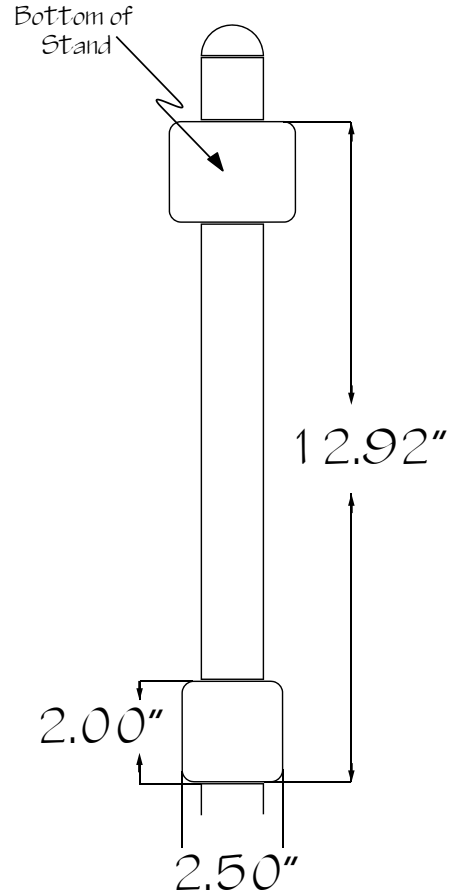

# SPECIFICATIONS

CLEARVUE GUARD

<i>White w/ black vein</i>	<i>Nominal Length</i>	<i>Overall Length</i>	<i>Between Stands</i>	<i>Weight</i>
1520	2 foot*	24"	17.75"	8 lbs
1530	3 foot*	36"	29.75"	9 lbs
1540	4 foot	48"	41.75"	10 lbs
1550	5 foot	60"	53.75"	13 lbs
1560	6 foot	72"	65.75"	14 lbs

*\*One leg does not lock in a closed position due to short length of guard.*