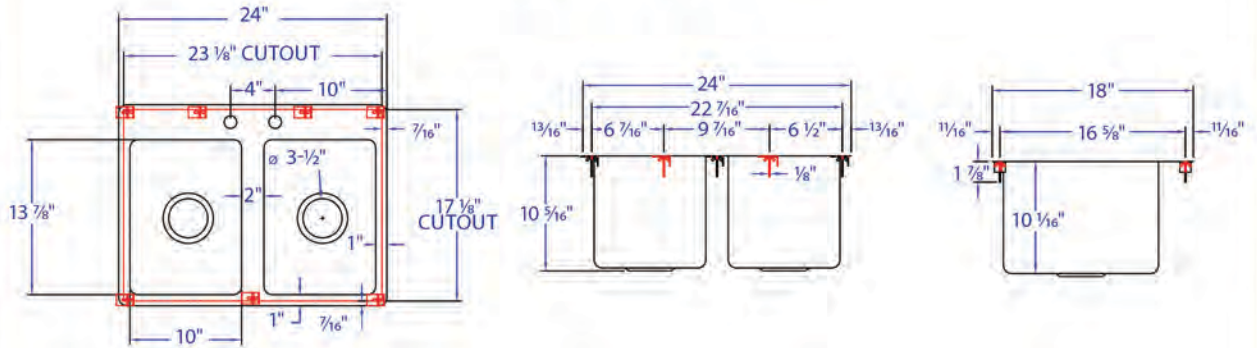

PRO-BOWL DROP-IN HAND SINKS DETAILED SPECIFICATIONS

PB-DISINK101410-2