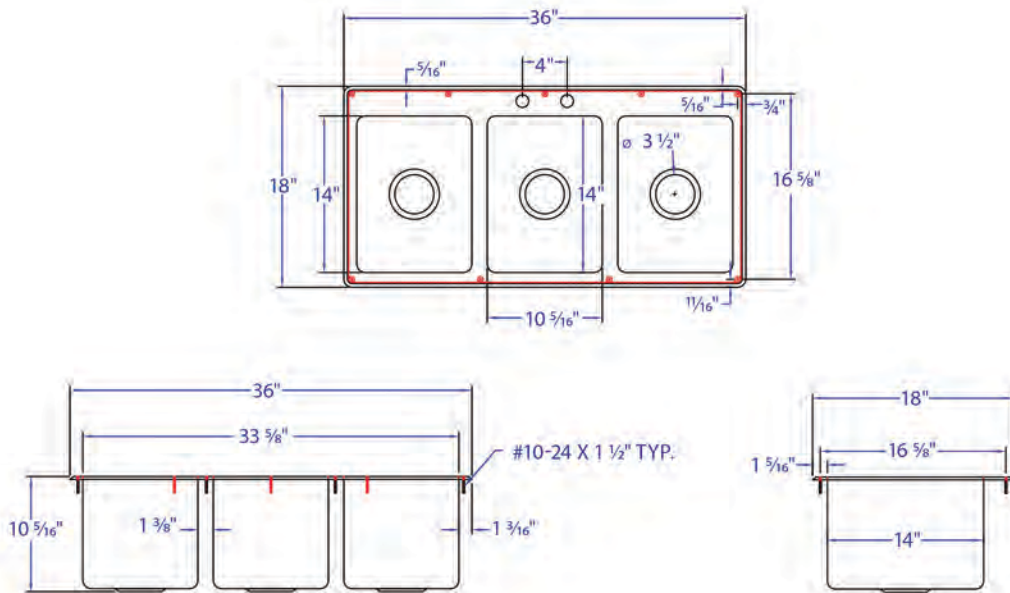

## PRO-BOWL DROP-IN HAND SINKS

MODEL #	SINK SIZE	FAUCET LOCATION	INCLUDES	SIDE SPLASH
PB-DISINK101410-2	10" X 14" X 10" (2 SINK BOWLS)	DECK MOUNT 4" O.C.	BASKET DRAIN	N/A
PB-DISINK101410-3	10" X 14" X 10" (3 SINK BOWLS)	DECK MOUNT 4" O.C.	BASKET DRAIN	N/A