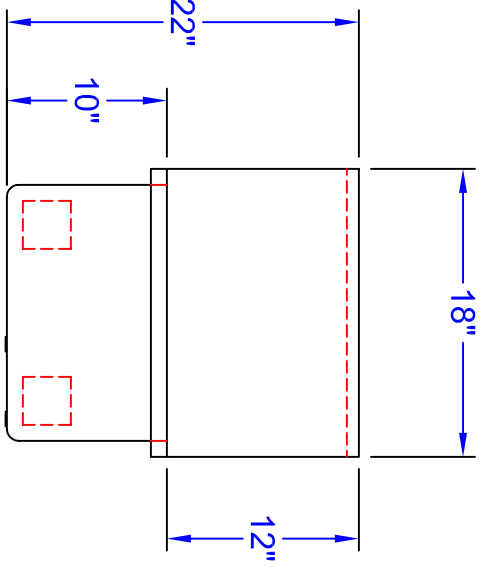

16GA. C-CHANNEL

BKDR-4  
NOT TO SCALE  
3-1/2" BASKET DRAIN  
005439  
QTY: 1

TURNDOWN FOR MOUNTING  
SINK TO WALL CLIP  
WALL BRACKET  
(2 EA.)

MATERIALS
DECK: 16GA. S.S.
BASE: S.S.

REVISIONS:

**JOHN BOOS & CO.**

SHEET NUMBER:	QUAD LOCATION:	ROOM NUMBER:	ITEM NUMBER:	MODEL NUMBER:	SCALE:	DATE:	DRAWN BY:	SALES ORDER NUMBER:
				PBHS-W-1616	1"=1'	12-21-06	JK	