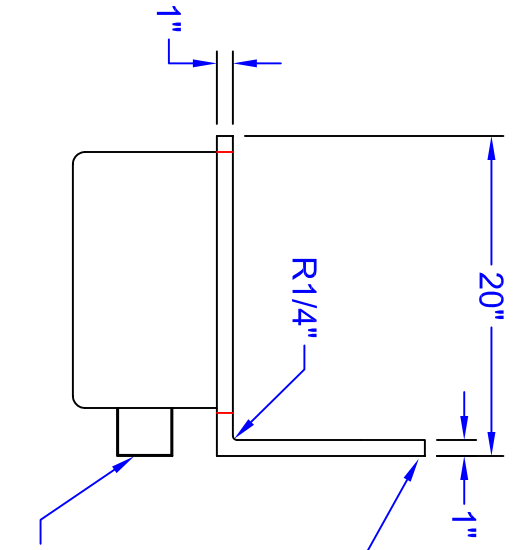

16GA. C-CHANNEL

BKDR-4  
NOT TO SCALE  
3-1/2" BASKET DRAIN  
005439  
QTY: 1

TURNDOWN FOR MOUNTING  
SINK TO WALL CLIP  
WALL BRACKET  
(2 EA.)

MATERIALS
DECK: 16GA. S.S.
BASE: S.S.

REVISIONS:

**JOHN BOOS & CO.**

SHEET NUMBER:	QUAD LOCATION:	ROOM NUMBER:	ITEM NUMBER:	MODEL NUMBER:	SCALE:	DATE:	DRAWN BY:	SALES ORDER NUMBER:
				PBHS-W-1616	1"=1'	12-21-06	JK	