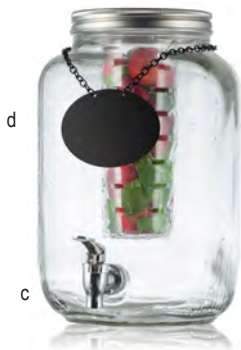

BDGTUB can also be used as a beverage tub! See page 117

GLASS BEVERAGE DISPENSERS

- Choose from three styles; Beehive™, Rustic Country™, Mason Jar™ – all fit on our raised galvanized bases
- Rustic style to bring character and charm to your drink station
- Includes a chalkboard necklace for labeling your drinks

CLEAR GLASS

Item #	Description	Capacity	Min Order/Case Pack
a.	BDG1000 Beehive™, Ice Core and Infuser, 9 x 10¼ x 14½"	2.5 gal	1 ea
b.	BDG2000 Rustic Country™ Resealable Lid, 8¼ x 10½ x 14"	2.5 gal	1 ea
c.	BDG3000 Mason Jar™, Ice Core and Infuser, 7¼ x 10¼ x 12½"	2 gal	1 ea

REPLACEMENT PARTS & ACCESSORIES

d.	BDCHBD Chalkboard Necklace for Glass Beverage Dispensers	—	1 ea / 48 ea
	BDGF Faucet for BAD1500, BDG1000, BDG2000, & BDG3000 Beverage Dispensers	—	1 ea / 120 ea
e.	BDGTUB Round Beverage Tub, Galvanized Steel, 9 x 9 x 7½"	—	1 ea / 6 ea
f.	BDGR1 Single Wire Glass Beverage Dispenser base, Black Powder Coated, (8½" faucet clearance)	—	1 ea / 6 ea
g.	BDGR2 Double Wire Glass Beverage Dispenser base, Black Powder Coated, (8½" faucet clearance)	—	1 ea / 6 ea