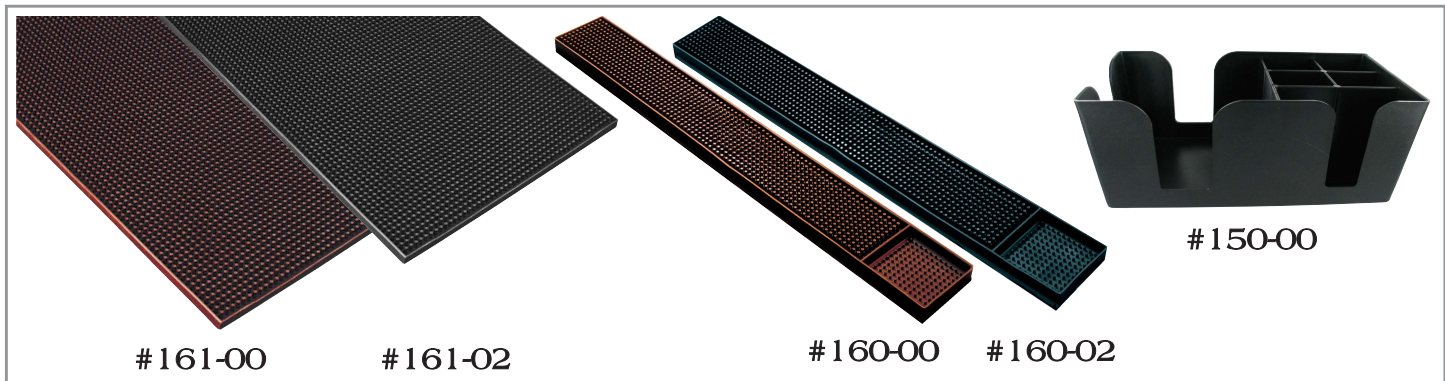

Bomb Cups

Disposable, stackable, plastic cup with 1 ounce shot center chamber and a 2-3/4 ounce surrounding area for the chaser. Packed 50 per sleeve, 10 sleeves per case. Minimum order one case.

- #12-600 Clear
- #12-604 Neon Green

Service Mats

Ideal for bar service areas. Flexible for easy cleaning in bar sink.

- #161-00 12-1/4" x 18-1/4" x 3/8"H, Brown
- #161-02 12-1/4" x 18-1/4" x 3/8"H, Black

Bar Mats

Perfect work surface for any bar. Non-slipping eliminates breakage by gripping glasses.

- #160-00 3-1/4" x 24-1/4" x 1/2"H, Brown
- #160-02 3-1/4" x 24-1/4" x 1/2"H, Black

Bar Aide

This organizer eliminates fumbling for your cocktail accessories. Everything has its place.

- #150-00 9"L, 5-1/4"W, 4-1/4"H, Napkin Opening 5" x 5"