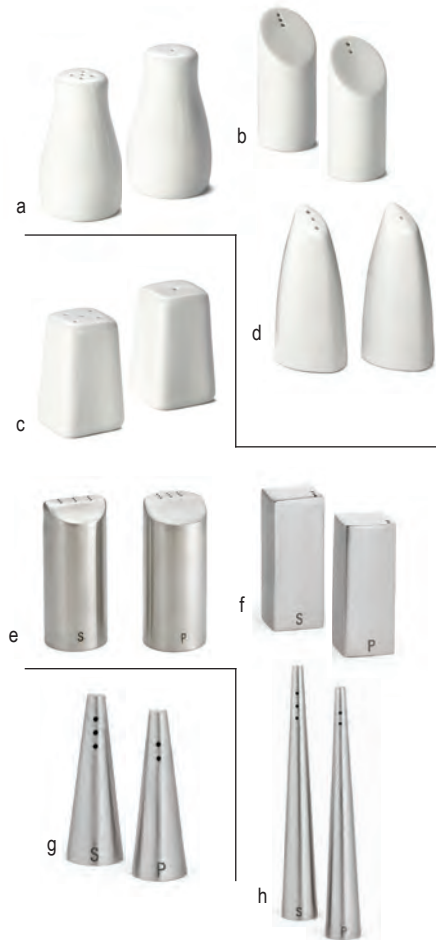

## SALT & PEPPER SHAKERS

- Contemporary alternatives to traditional glass shakers
- A variety of styles available in porcelain or stainless steel

### PORCELAIN

Item #	Description	Min Order/ Case Pack
a. 160	2 oz Round	6 sets
b. 164	1.5 oz Angled	6 sets
c. 168	2 oz Square	6 sets
d. 182	2 oz Slanted	6 sets

### STAINLESS STEEL

Item #	Description	Min Order/ Case Pack
e. 162	2 oz Marina	6 sets
f. 167	1.5 oz Square	6 sets
g. 169	1 oz Conical	6 sets
h. 170	1.5 oz Conical	6 sets

See pages 160-165 for additional condiment rack information