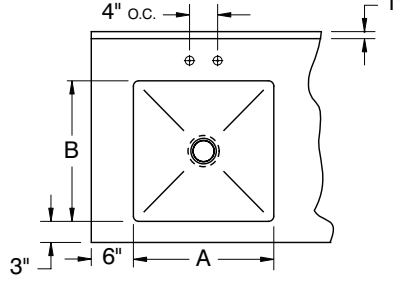

- Single & Double Sink Bowls provided with K-1 Swing Spout Faucet
- Splash Mount Faucet Available On 5" Backsplash - Add TA-11Z

Size		Single Bowl	Double Bowl
A	B	Model#	Model#
10"	14" x 5"	TA-11Q	TA-11Q-2†
10"	14" x 10"	TA-11F	TA-11F-2†
14"	16" x 12"	TA-11J	TA-11J-2
16"	20" x 8"	TA-11A**	TA-11A-2**
16"	20" x 12"	TA-11B**	TA-11B-2**
16"	20" x 14"	TA-11V**	TA-11V-2**
18"	18" x 14"	TA-11N	TA-11N-2
18"	24" x 14"	TA-11L	TA-11L-2
20"	20" x 8"	TA-11C*	TA-11C-2*
20"	20" x 12"	TA-11D*	TA-11D-2*
20"	20" x 14"	TA-11W*	TA-11W-2*
20"	24" x 14"	TA-11P	TA-11P-2
20"	30" x 14"	TA-11S*	TA-11S-2*
24"	24" x 14"	TA-11E*	TA-11E-2*
24"	30" x 14"	TA-11T*	TA-11T-2*
24"	36" x 14"	TA-11R*	TA-11R-2*

* Only Installed In Tables 30" Wide or Wider

** Bowls Are Turned In 24" Wide Tables

† K-50 Swing Spout Faucet (Double Bowl)

FLAT TOP, 1" or 1-1/2" REAR SPLASH

5" REAR SPLASH with 1" RETURN

10" REAR SPLASH with 2" RETURN