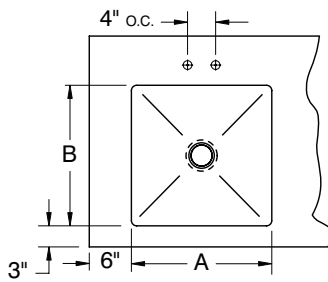

Flat Top, 1", 1-1/2" & 5 Backsplash Include Deck Mount Faucet

- Single Sink Bowl provided with K-50 Swing Spout Faucet
- Double Sink Bowls provided with K-53 Swing Spout Faucet

10" Backsplash Include Splash Mount Faucet

- Single & Double Sink Bowls provided with K-1 Swing Spout Faucet
- Splash Mount Faucet Available On 5" Backsplash - Add TA-11Z

Size		Single Bowl	Double Bowl
A	B	Model#	Model#
10"	14" x 5"	TA-11Q	TA-11Q-2†
10"	14" x 10"	TA-11F	TA-11F-2†
14"	16" x 12"	TA-11J	TA-11J-2
16"	20" x 8"	TA-11A**	TA-11A-2**
16"	20" x 12"	TA-11B**	TA-11B-2**
16"	20" x 14"	TA-11V**	TA-11V-2**
18"	18" x 14"	TA-11N	TA-11N-2
18"	24" x 14"	TA-11L	TA-11L-2
20"	20" x 8"	TA-11C*	TA-11C-2*
20"	20" x 12"	TA-11D*	TA-11D-2*
20"	20" x 14"	TA-11W*	TA-11W-2*
20"	24" x 14"	TA-11P	TA-11P-2
20"	30" x 14"	TA-11S*	TA-11S-2*
24"	24" x 14"	TA-11E*	TA-11E-2*
24"	30" x 14"	TA-11T*	TA-11T-2*
24"	36" x 14"	TA-11R*	TA-11R-2*

* Only Installed In Tables 30" Wide or Wider

** Bowls Are Turned In 24" Wide Tables

† K-50 Swing Spout Faucet (Double Bowl)

FLAT TOP, 1" or 1-1/2" REAR SPLASH

5" REAR SPLASH with 1" RETURN

10" REAR SPLASH with 2" RETURN