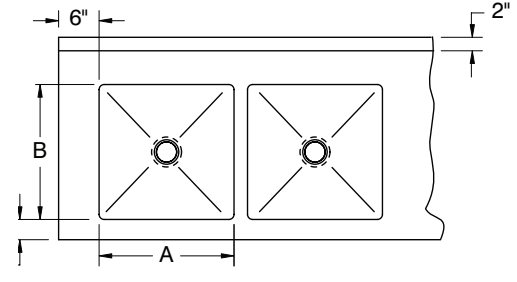

- Single & Double Sink Bowls provided with K-1 Swing Spout Faucet
- Splash Mount Faucet Available On 5" Backsplash - Add TA-11Z

Size		Single Bowl	Double Bowl
A	B	Model#	Model#
10"	14" x 5"	TA-11Q	TA-11Q-2†
10"	14" x 10"	TA-11F	TA-11F-2†
14"	16" x 12"	TA-11J	TA-11J-2
16"	20" x 8"	TA-11A**	TA-11A-2**
16"	20" x 12"	TA-11B**	TA-11B-2**
16"	20" x 14"	TA-11V**	TA-11V-2**
18"	18" x 14"	TA-11N	TA-11N-2
18"	24" x 14"	TA-11L	TA-11L-2
20"	20" x 8"	TA-11C*	TA-11C-2*
20"	20" x 12"	TA-11D*	TA-11D-2*
20"	20" x 14"	TA-11W*	TA-11W-2*
20"	24" x 14"	TA-11P	TA-11P-2
20"	30" x 14"	TA-11S*	TA-11S-2*
24"	24" x 14"	TA-11E*	TA-11E-2*
24"	30" x 14"	TA-11T*	TA-11T-2*
24"	36" x 14"	TA-11R*	TA-11R-2*

* Only Installed In Tables 30" Wide or Wider

** Bowls Are Turned In 24" Wide Tables

† K-50 Swing Spout Faucet (Double Bowl)

FLAT TOP, 1" or 1-1/2" REAR SPLASH

5" REAR SPLASH with 1" RETURN

10" REAR SPLASH with 2" RETURN