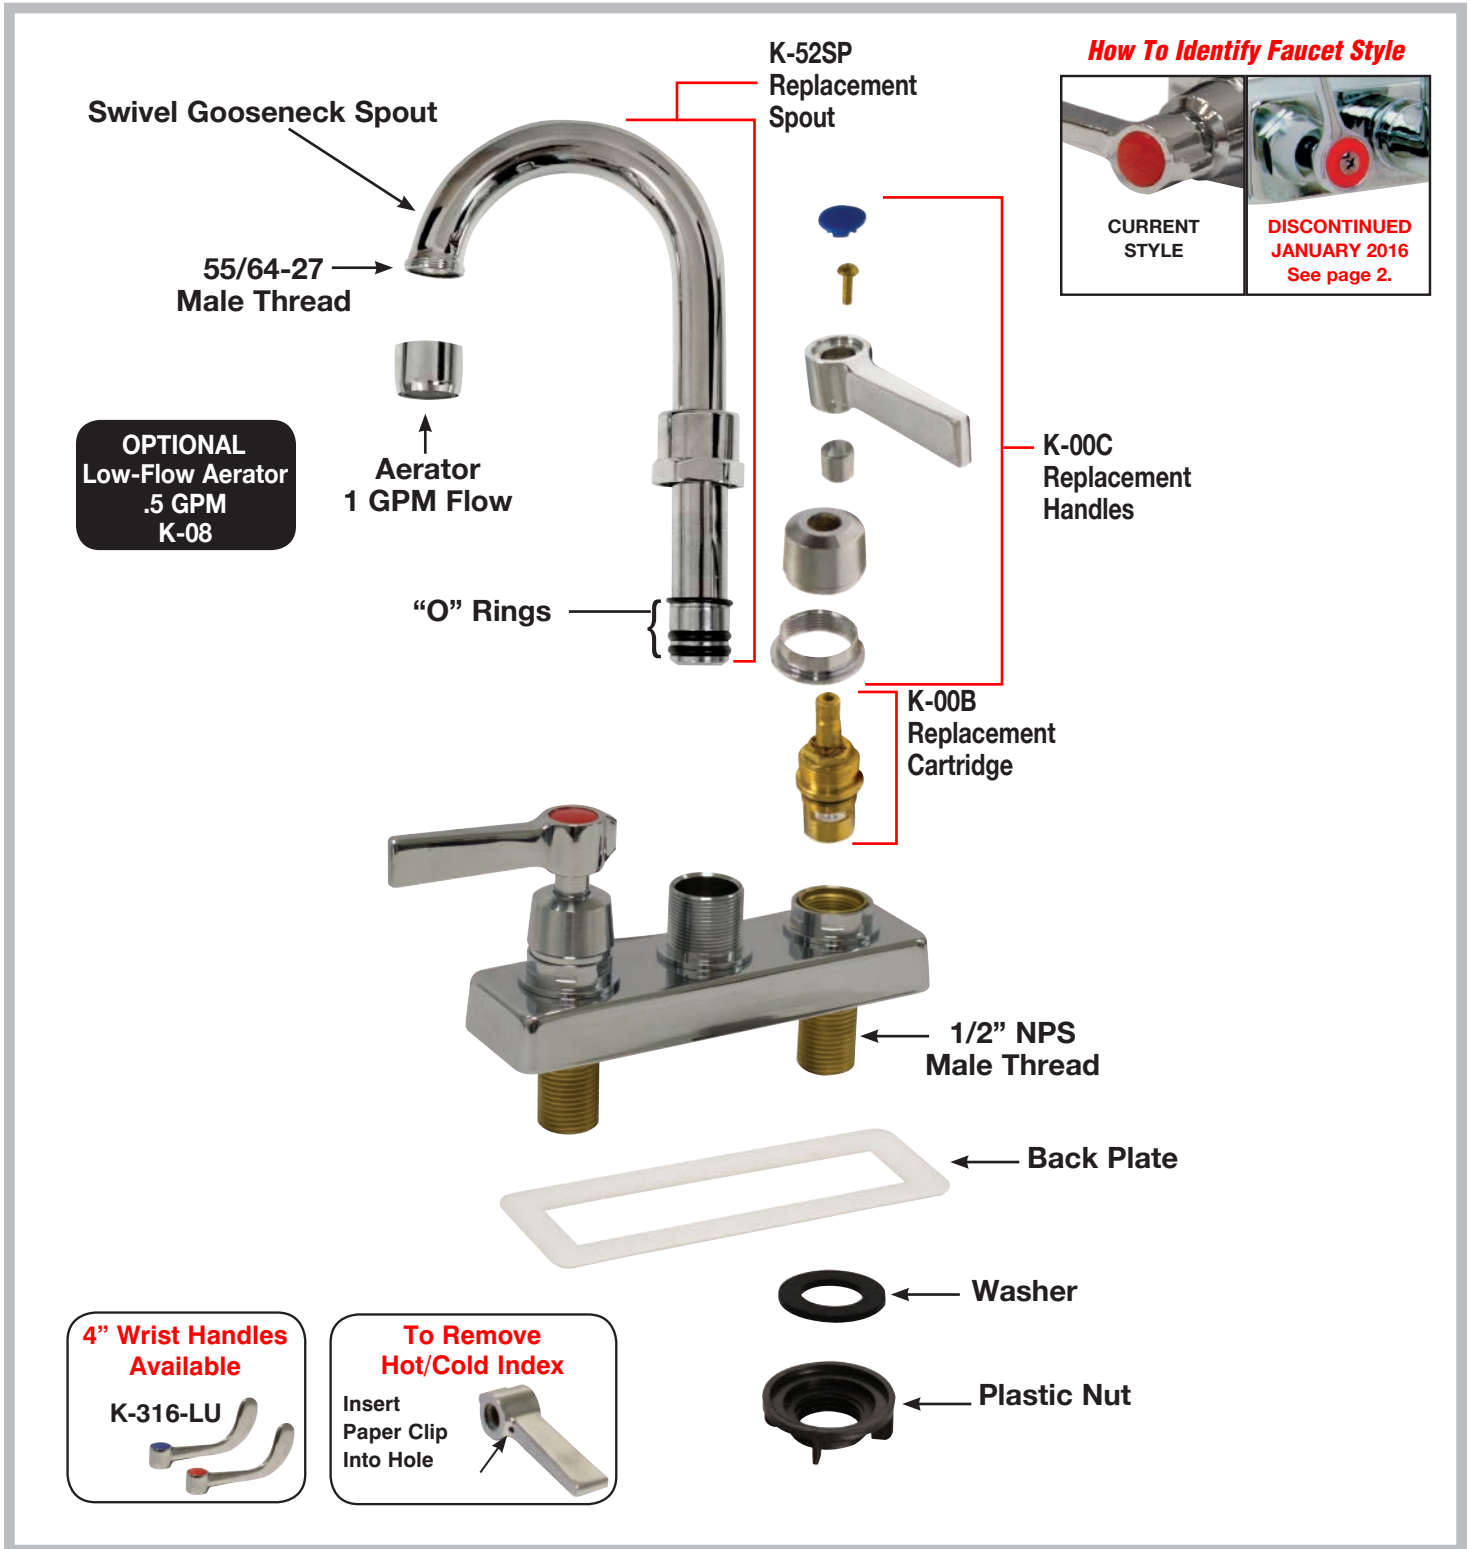

FAUCET PARTS - EXPLODED VIEW

Model: **K-52**

Conforms To NSF 61/9 Lead Free Requirements

WARNING: Faucets on this page may expose you to chemicals, including lead, that are known to the State of California to cause cancer or birth defects or other reproductive harm. For more info., visit www.p65warnings.ca.gov.

FAUCET PARTS - EXPLODED VIEW

Model: K-52 *Discontinued Style as of January 2016*

Conforms To NSF 61/9 Lead Free Requirements

How To Identify Faucet Style

**CURRENT
STYLE**
See Page 1.

**DISCONTINUED
JANUARY 2016**

*Limited Quantity of Parts For
Discontinued Faucets Available.
Contact Factory.*

Swivel Gooseneck
Spout

55/64-27
Male Thread

**OPTIONAL
Low-Flow Aerator
.5 GPM
K-08**

Aerator
2 GPM Flow

"O" Rings

K-00
Replacement
Kit

Body

1/2" NPS
Male Thread

Back Plate

Washer

4" Wrist Handles

*Limited Quantity Available
Contact Factory*

Plastic Nut

WARNING: Faucets on this page may expose you to chemicals, including lead, that are known to the State of California to cause cancer or birth defects or other reproductive harm. For more info., visit www.p65warnings.ca.gov.