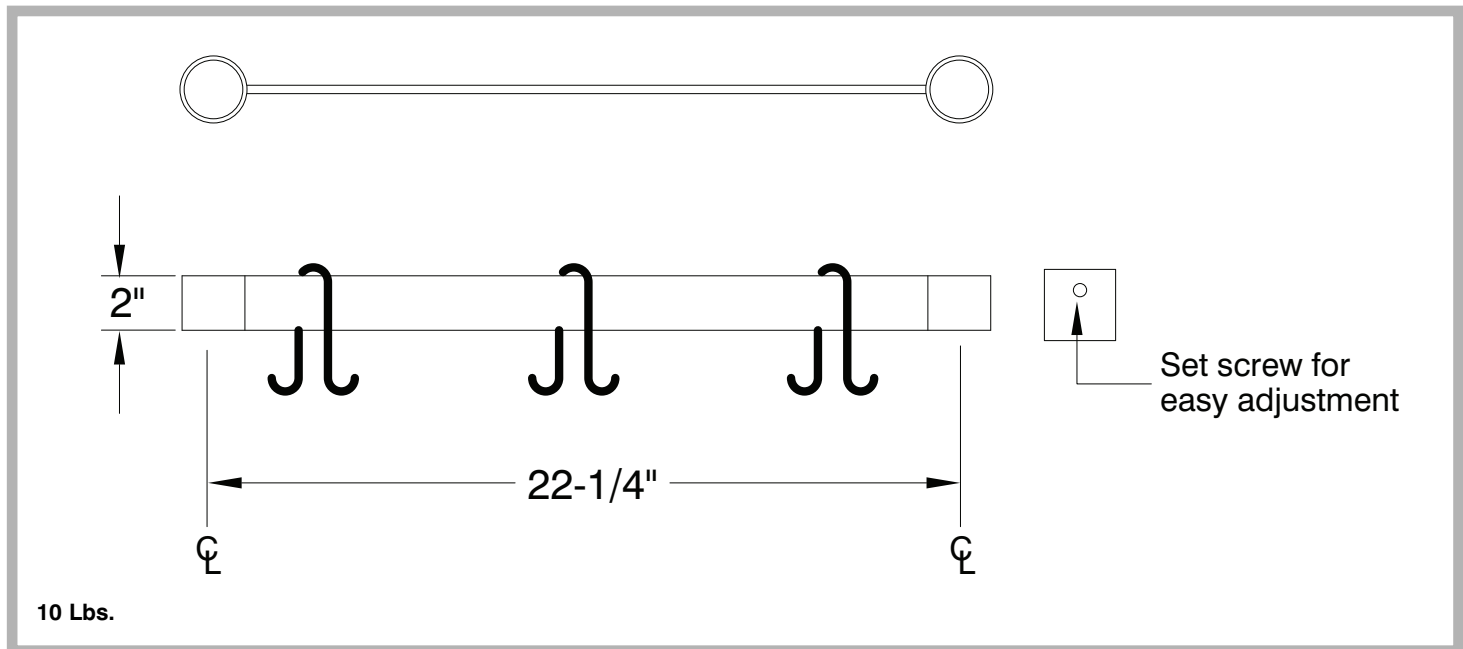

DETAILS and SPECIFICATIONS

TOL ± .500"

ALL DIMENSIONS ARE TYPICAL

Customer Service Available To Assist You 1-800-645-3166 8:30 am - 8:00 pm E.S.T.
Email Orders To: customer@advancetabco.com. For Smart Fabrication™ Quotes, Email To: smartfab@advancetabco.com or Fax To: 631-586-2933

NEW YORK
Fax: (631) 242-6900

GEORGIA
Fax: (770) 775-5625

TEXAS
Fax: (972) 932-4795

NEVADA
Fax: (775) 972-1578