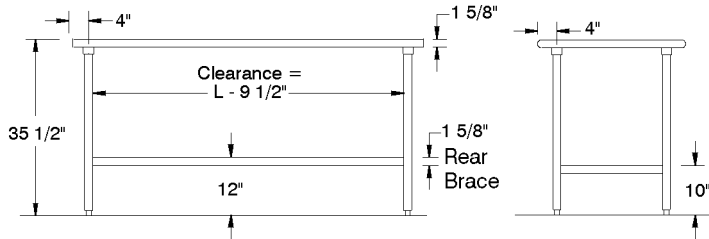

NEW YORK
 Fax: (631) 242-6900

GEORGIA
 Fax: (770) 775-5625

TEXAS
 Fax: (972) 932-4795

NEVADA
 Fax: (775) 972-1578

DIMENSIONS and SPECIFICATIONS

ALL DIMENSIONS ARE TYPICAL TOL ± .500"

All Units Shipped Unassembled (KD) for Reduced Shipping Costs.

TSS & TGLG Series OPEN BASE Style FLAT TOP

Units 8 ft. and larger are furnished with six (6) legs

TSS-Series: Stainless Steel Legs & Stretchers

L	24" Wide	Wt.	30" Wide	Wt.	36" Wide	Wt.
30"	TSS-240	42 lbs.	TSS-300	52 lbs.		
24"	TSS-242	25 lbs.	TSS-302	47 lbs.		
36"	TSS-243	53 lbs.	TSS-303	59 lbs.	TSS-363	75 lbs.
48"	TSS-244	64 lbs.	TSS-304	72 lbs.	TSS-364	85 lbs.
60"	TSS-245	74 lbs.	TSS-305	85 lbs.	TSS-365	96 lbs.
72"	TSS-246	85 lbs.	TSS-306	93 lbs.	TSS-366	108 lbs.
84"	TSS-247	103 lbs.	TSS-307	113 lbs.	TSS-367	127 lbs.
96"	TSS-248	114 lbs.	TSS-308	126 lbs.	TSS-368	140 lbs.
108"	TSS-249	130 lbs.	TSS-309	150 lbs.	TSS-369	165 lbs.
120"	TSS-2410	227 lbs.	TSS-3010	261 lbs.	TSS-3610	261 lbs.
132"	TSS-2411	251 lbs.	TSS-3011	268 lbs.	TSS-3611	290 lbs.
144"	TSS-2412	266 lbs.	TSS-3012	283 lbs.	TSS-3612	305 lbs.