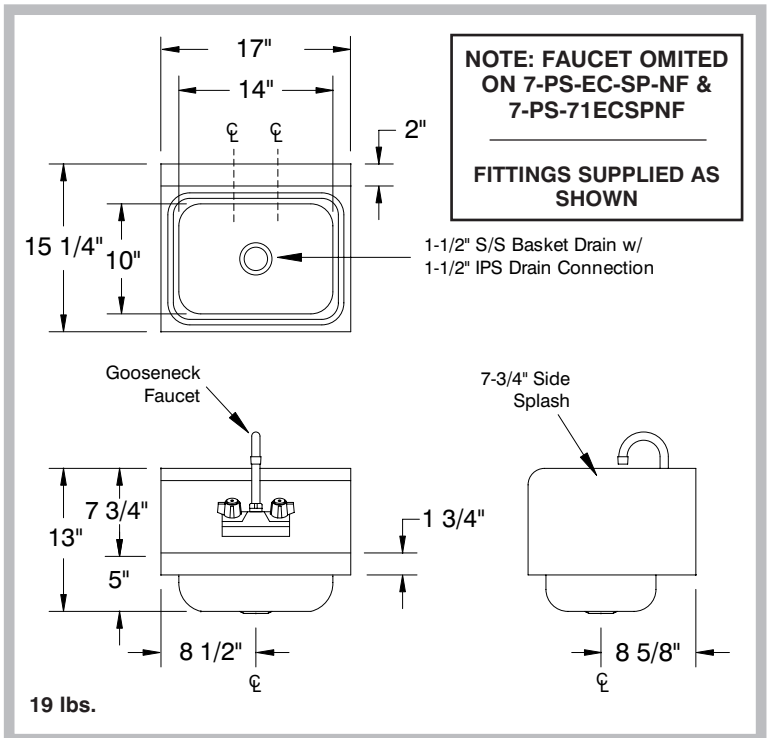

7-PS-EC-SPRorL  
(7-PS-EC-SPL Shown)

7-PS-EC-SP-NF

7-PS-71ECSPNF

**FEATURES:**

**Deep Drawn** sink bowl design.

Sink bowl is 10" x 14" x 5".

Sink bowl has a large liberal radii with a minimum dimension of 2" and are rectangular in design for increased capacity.

7 3/4" high side splashes.

Stainless steel 1-1/2" basket drain. 1-1/2" IPS.

Wall mount bracket.

**7-PS-EC-SP & 7-PS-EC-SPR or L** includes 4" O.C. economy splash mounted lead free compliant gooseneck faucet, chrome plated & furnished with aerator.

**7-PS-EC-SP-NF** - Faucet not included.

Two holes punched 4" O.C

**7-PS-71ECSPNF** - Faucet not included.

Single square hole punched.

**CONSTRUCTION:**

All TIG welded.

Welded areas blended to match adjacent surfaces and to a satin finish.

**MECHANICAL:**

Faucet supply is 1/2" IPS male thread hot and cold.  
(7-PS-EC-SP & 7-PS-EC-SPR or L Only)

**DIMENSIONS and SPECIFICATIONS**

TOL ± .500"

ALL DIMENSIONS ARE TYPICAL

**WARNING:**

Equipment that includes a faucet may expose you to chemicals, including lead, that are known to the State of California to cause cancer or birth defects or other reproductive harm. For more info, visit [www.p65warnings.ca.gov](http://www.p65warnings.ca.gov).